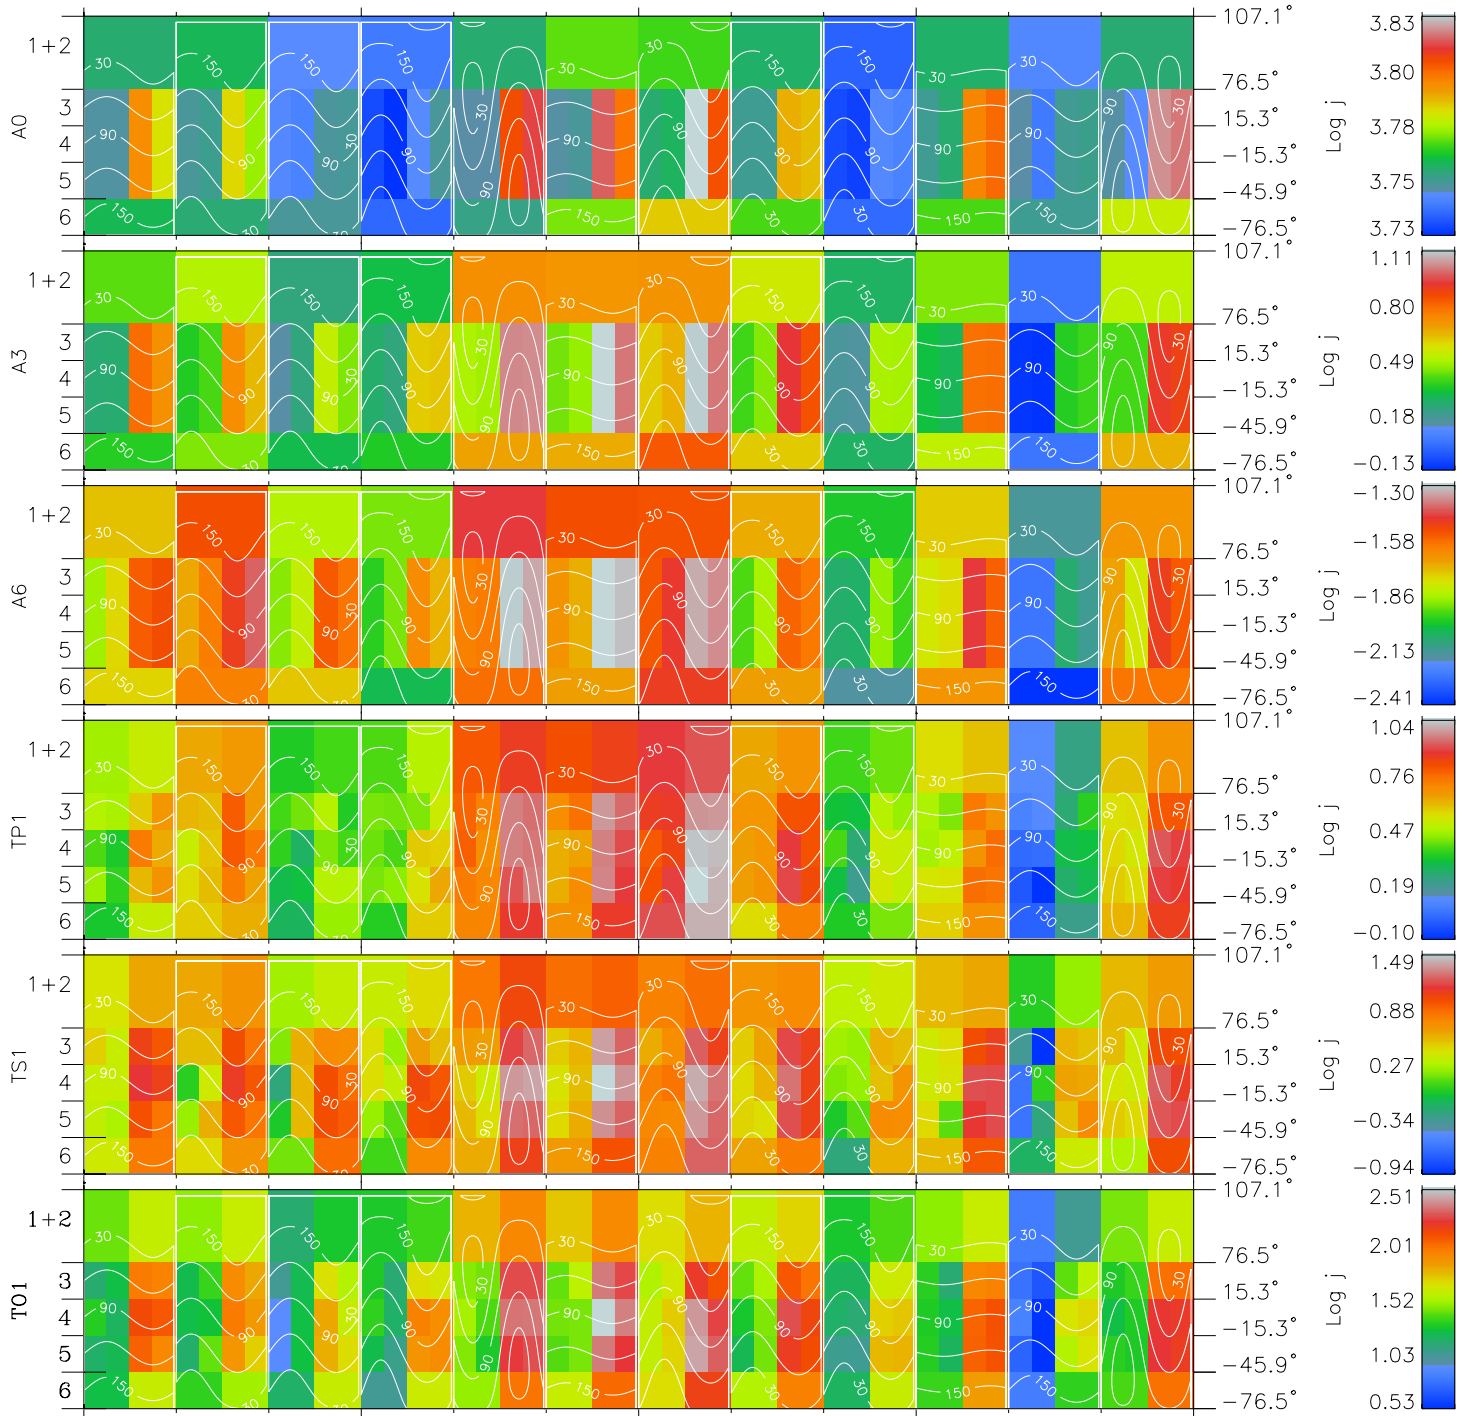

# Galileo EPD Real Time All-Sky Anisotropies 97150

Software Version: RTSKY\_FLUX V 1.20  
 Data Production: 06-03-00  
 Plot Production: Sat Sep 15 08:59:48 2001  
 Color File: wondr3  
 Geofactor File: 1.1

| 00:00:00<br>1997-150 | 150-06 | 150-12 | 150-18 | 00:00:00<br>1997-151 | X JSE(R <sub>j</sub> ) |
|----------------------|--------|--------|--------|----------------------|------------------------|
| +                    | +      | +      | +      | +                    |                        |
| -94.94               | -94.98 | -95.00 | -95.00 | -94.99               | Y JSE(R <sub>j</sub> ) |
| -27.68               | -28.20 | -28.72 | -29.23 | -29.74               | Z JSE(R <sub>j</sub> ) |
| 0.20                 | 0.22   | 0.25   | 0.28   | 0.31                 |                        |

- ◇ = Jupiter look direction
- = Corotation look direction