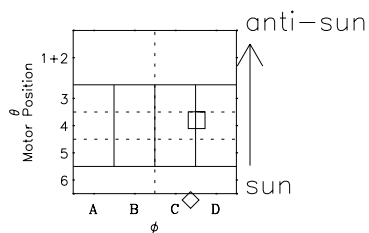

# Galileo EPD Real-Time Omni 97150

Software Version: RTLINE\_OMNI V 1.20  
Data Production: 06-03-00  
Plot Production: Sat Sep 15 09:01:33 2001

- ◇ = Jupiter look direction
- = Corotation look direction