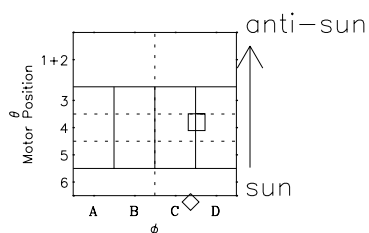

Galileo EPD Real-Time Omni 97150

Software Version: RTLINE_OMNI V 1.20
Data Production: 06-03-00
Plot Production: Sat Sep 15 09:01:32 2001

◇ = Jupiter look direction
□ = Corotation look direction