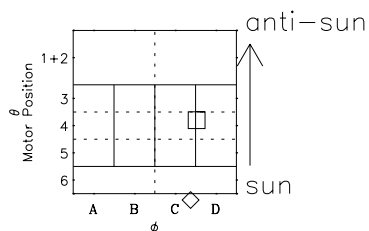

# Galileo EPD Real-Time Omni 97150

Software Version: RTLINE\_OMNI V 1.20  
Data Production: 06-03-00  
Plot Production: Sat Sep 15 09:01:32 2001

◇ = Jupiter look direction  
□ = Corotation look direction