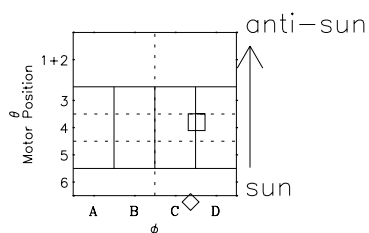

# Galileo EPD Real-Time Omni 97150

Software Version: RTLINE\_OMNI V 1.20  
Data Production: 06-03-00  
Plot Production: Sat Sep 15 09:01:31 2001

◇ = Jupiter look direction  
□ = Corotation look direction