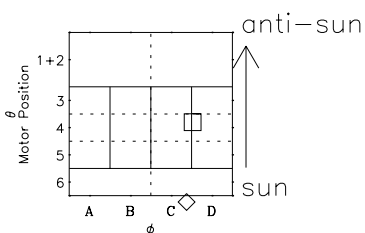

Galileo EPD Real-Time Six-Sector 97150

Software Version: RTLINE_R6 V 1.20
Data Production: 06-03-00
Plot Production: Sat Sep 15 09:01:40 2001

◇ = Jupiter look direction
□ = Corotation look direction