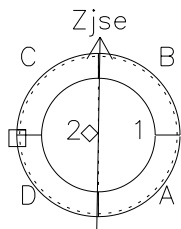

Galileo EPD Real-Time Six-Sector 97150

Software Version: RTLINE_R6 V 1.20
Data Production: 06-03-00
Plot Production: Sat Sep 15 09:01:40 2001

◇ = Jupiter look direction
□ = Corotation look direction