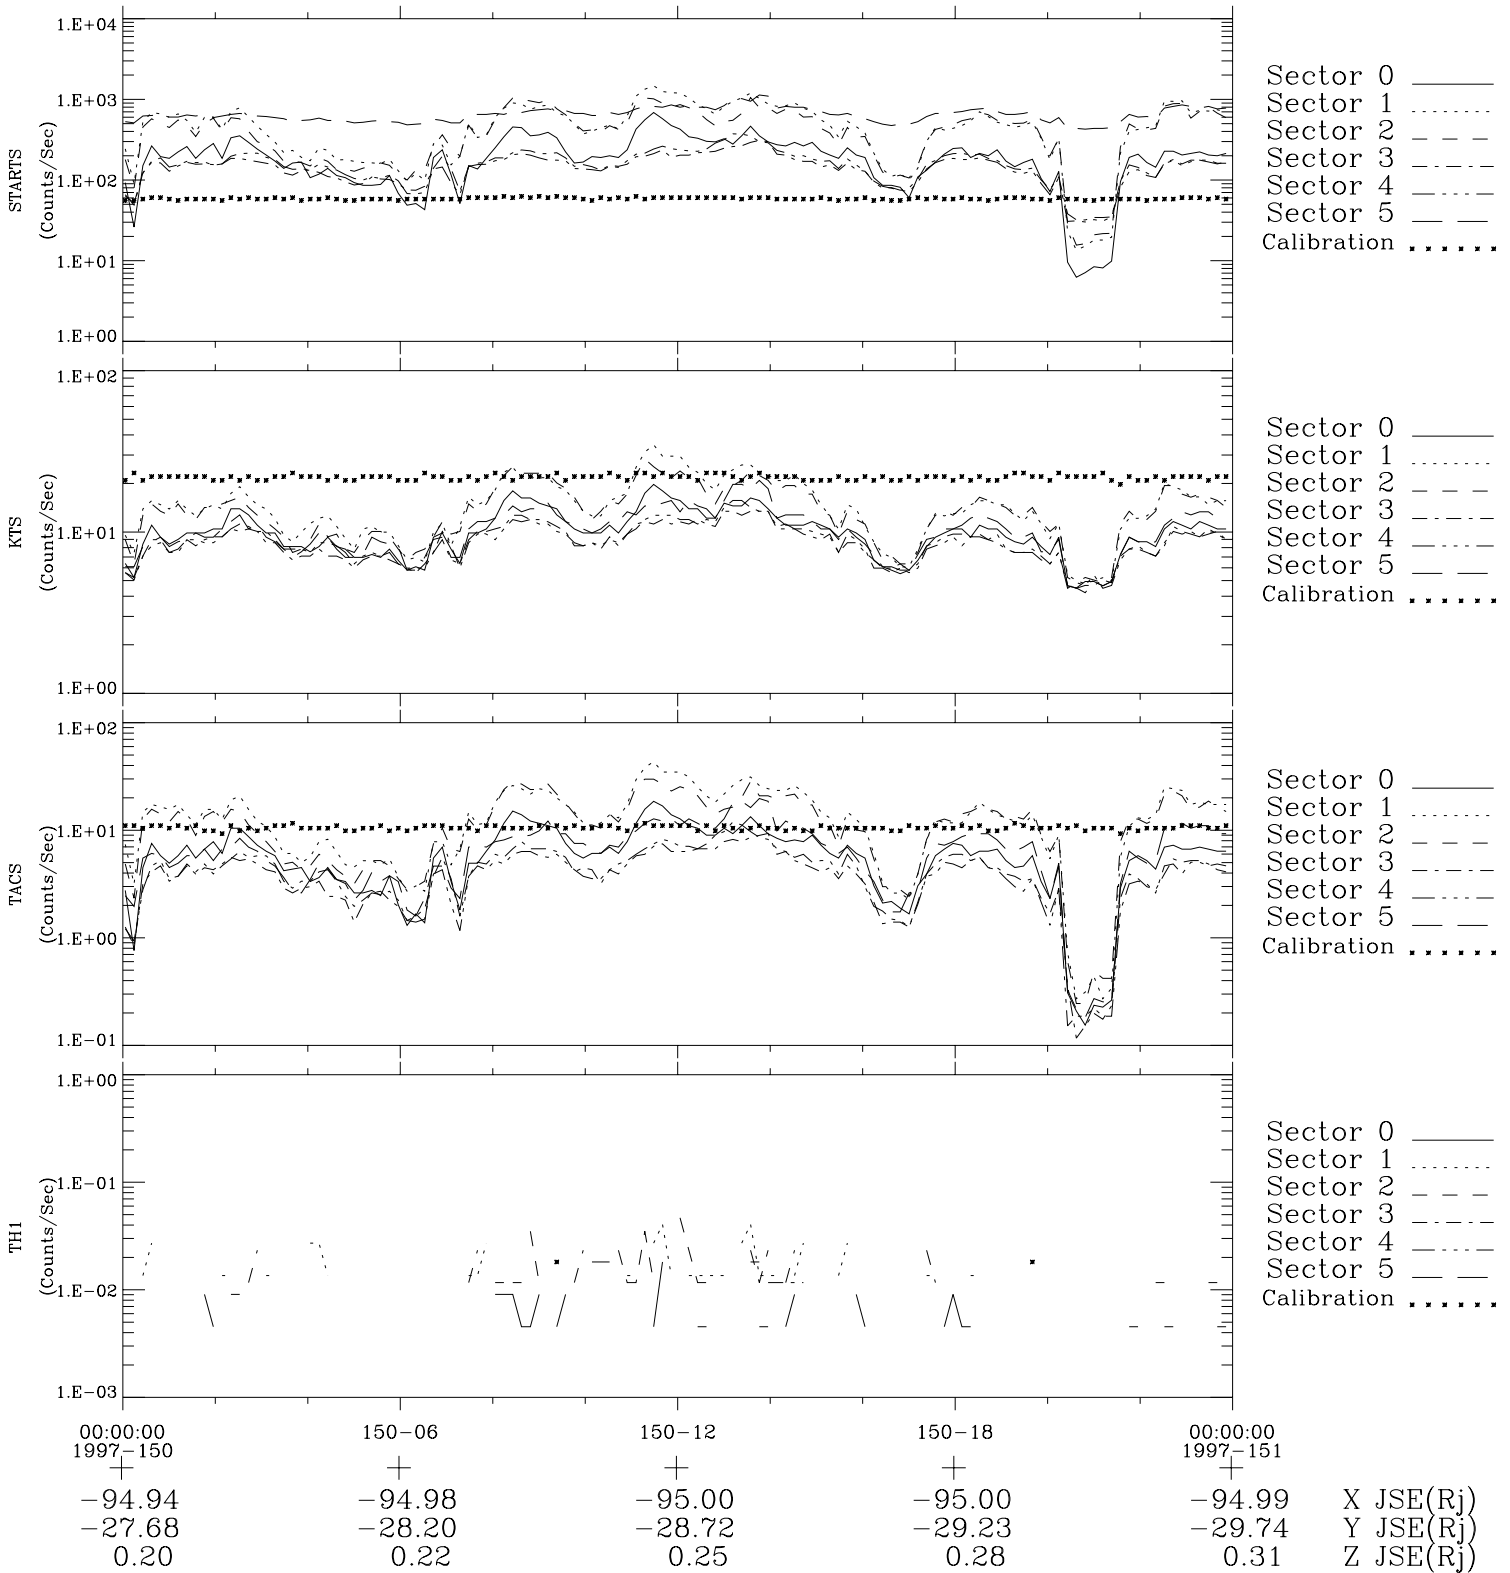

Galileo EPD Real-Time Six-Sector 97150

Software Version: RTLINE_R6 V 1.20
Data Production: 06-03-00
Plot Production: Sat Sep 15 09:01:40 2001

◇ = Jupiter look direction
□ = Corotation look direction