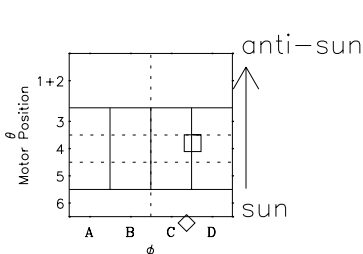

Galileo EPD Real-Time Six-Sector 97150

Software Version: RTLINE_R6 V 1.20
Data Production: 06-03-00
Plot Production: Sat Sep 15 09:01:39 2001

◇ = Jupiter look direction
□ = Corotation look direction