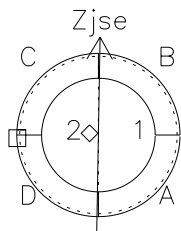

Galileo EPD Real-Time Six-Sector 97150

Software Version: RTLINE_R6 V 1.20
Data Production: 06-03-00
Plot Production: Sat Sep 15 09:01:39 2001

◇ = Jupiter look direction
□ = Corotation look direction