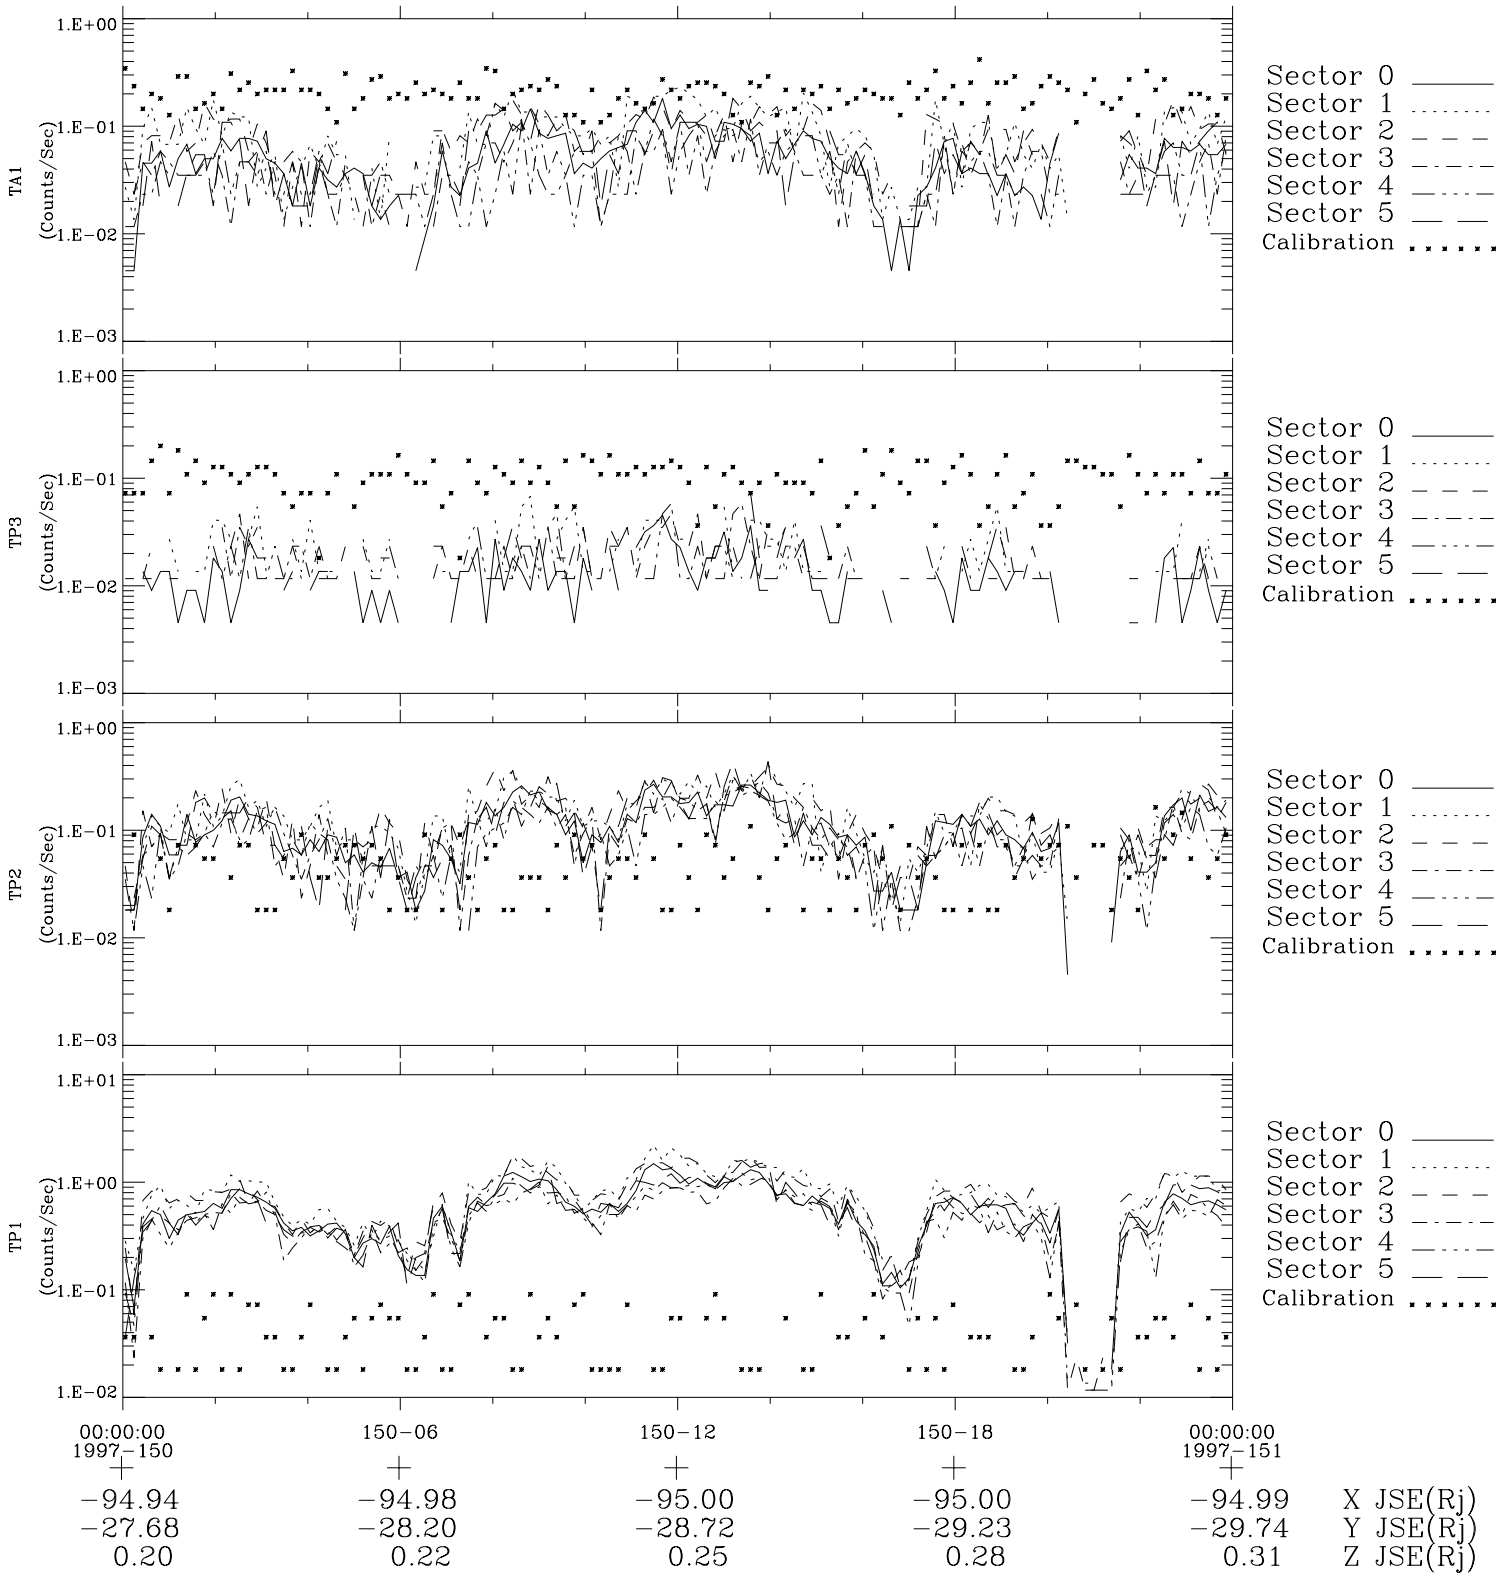

Galileo EPD Real-Time Six-Sector 97150

Software Version: RTLINE_R6 V 1.20
Data Production: 06-03-00
Plot Production: Sat Sep 15 09:01:38 2001

◇ = Jupiter look direction
□ = Corotation look direction