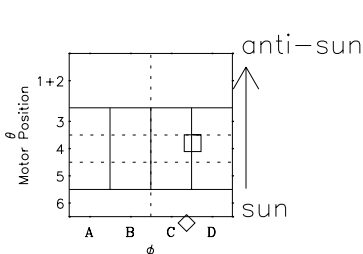

Galileo EPD Real-Time Six-Sector 97150

Software Version: RTLINE_R6 V 1.20
Data Production: 06-03-00
Plot Production: Sat Sep 15 09:01:38 2001

◇ = Jupiter look direction
□ = Corotation look direction