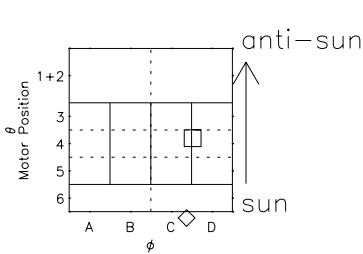

Galileo EPD Real Elevation Anisotropies 97150

Software Version: RTELEV_NORM V 1.20
Data Production: 06-03-00
Plot Production: Sat Sep 15 09:00:48 2001
Color File: wondr3
Geofactor File: 1.1

00:00:00 1997-150	150-06	150-12	150-18	00:00:00 1997-151	
+	+	+	+	+	X JSE(R _j)
-94.94	-94.98	-95.00	-95.00	-94.99	Y JSE(R _j)
-27.68	-28.20	-28.72	-29.23	-29.74	Z JSE(R _j)
0.20	0.22	0.25	0.28	0.31	

- ◇ = Jupiter look direction
- = Corotation look direction