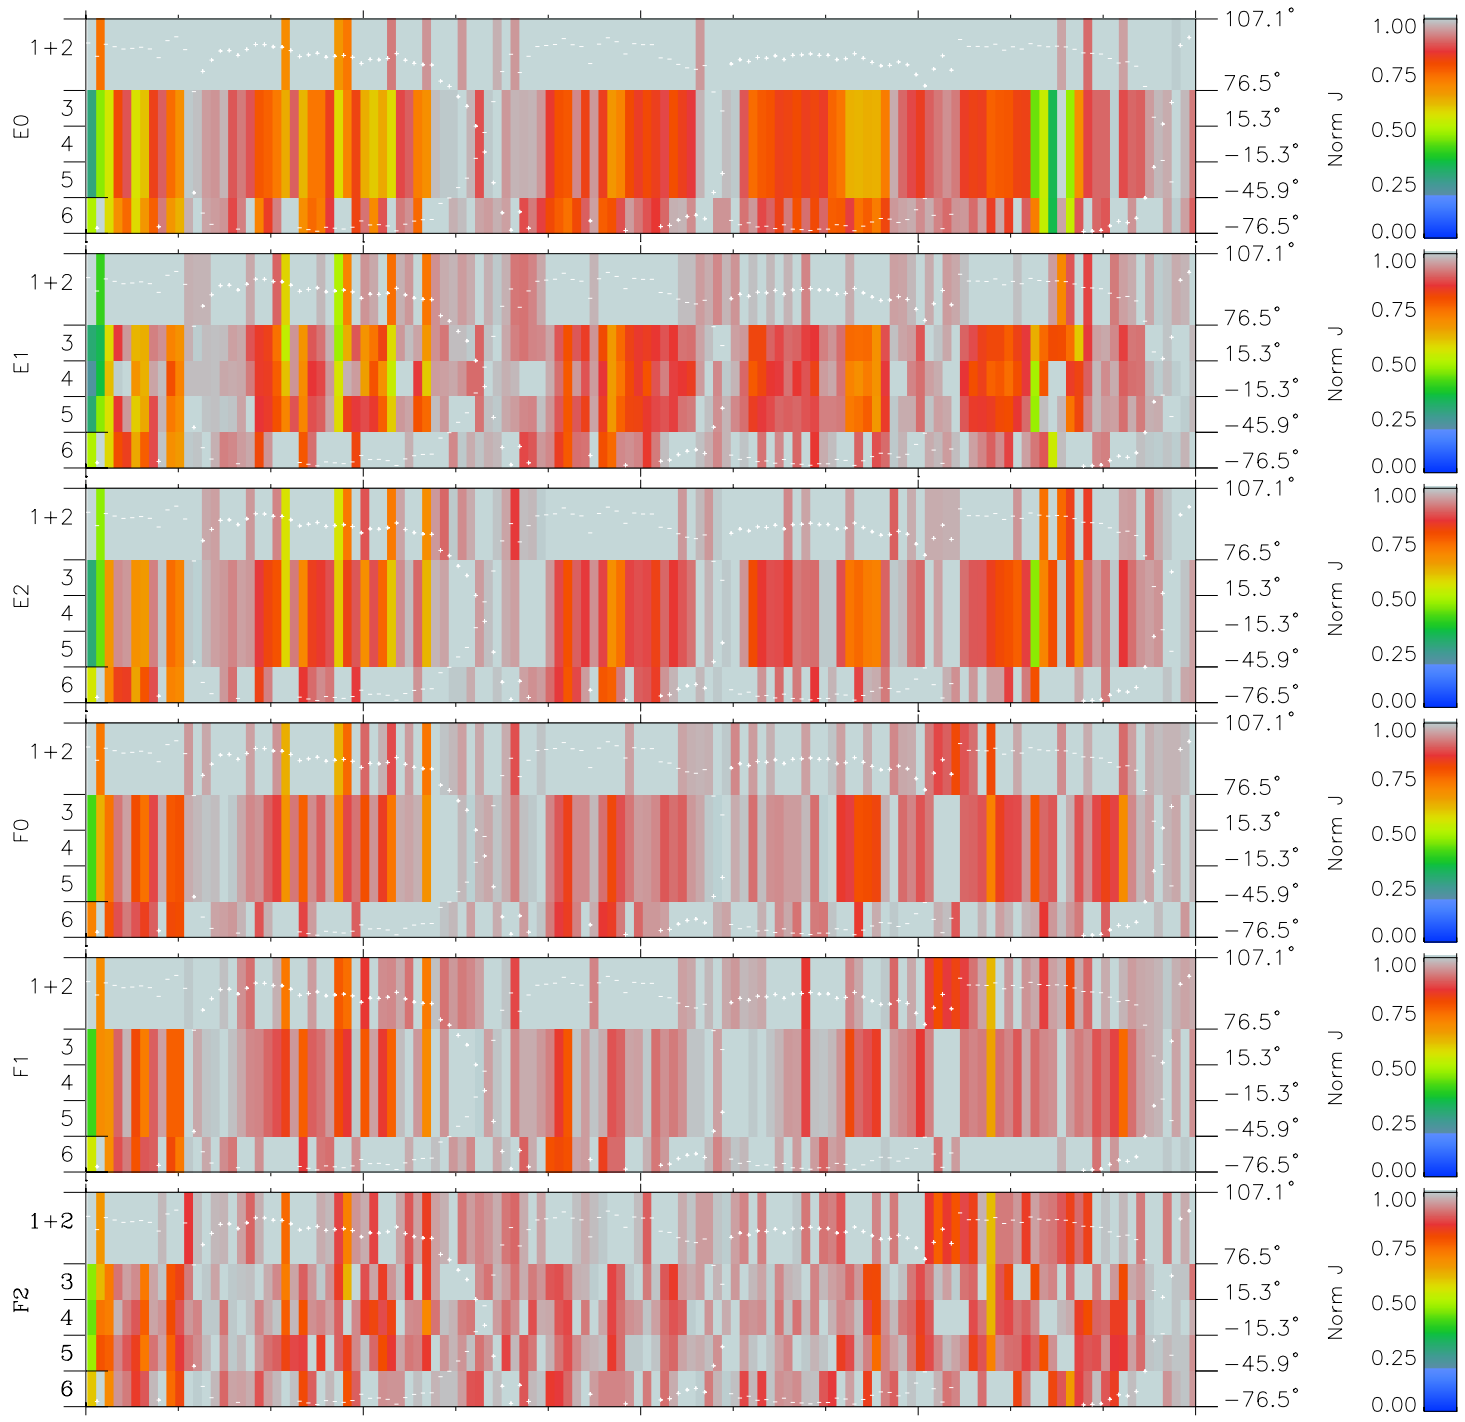

Galileo EPD Real Elevation Anisotropies 97150

Software Version: RTELEV_NORM V 1.20
Data Production: 06-03-00
Plot Production: Sat Sep 15 09:00:48 2001
Color File: wondr3
Geofactor File: 1.1

00:00:00 1997-150	150-06	150-12	150-18	00:00:00 1997-151	
+	+	+	+	+	X JSE(R _j)
-94.94	-94.98	-95.00	-95.00	-94.99	Y JSE(R _j)
-27.68	-28.20	-28.72	-29.23	-29.74	Z JSE(R _j)
0.20	0.22	0.25	0.28	0.31	

- ◇ = Jupiter look direction
- = Corotation look direction