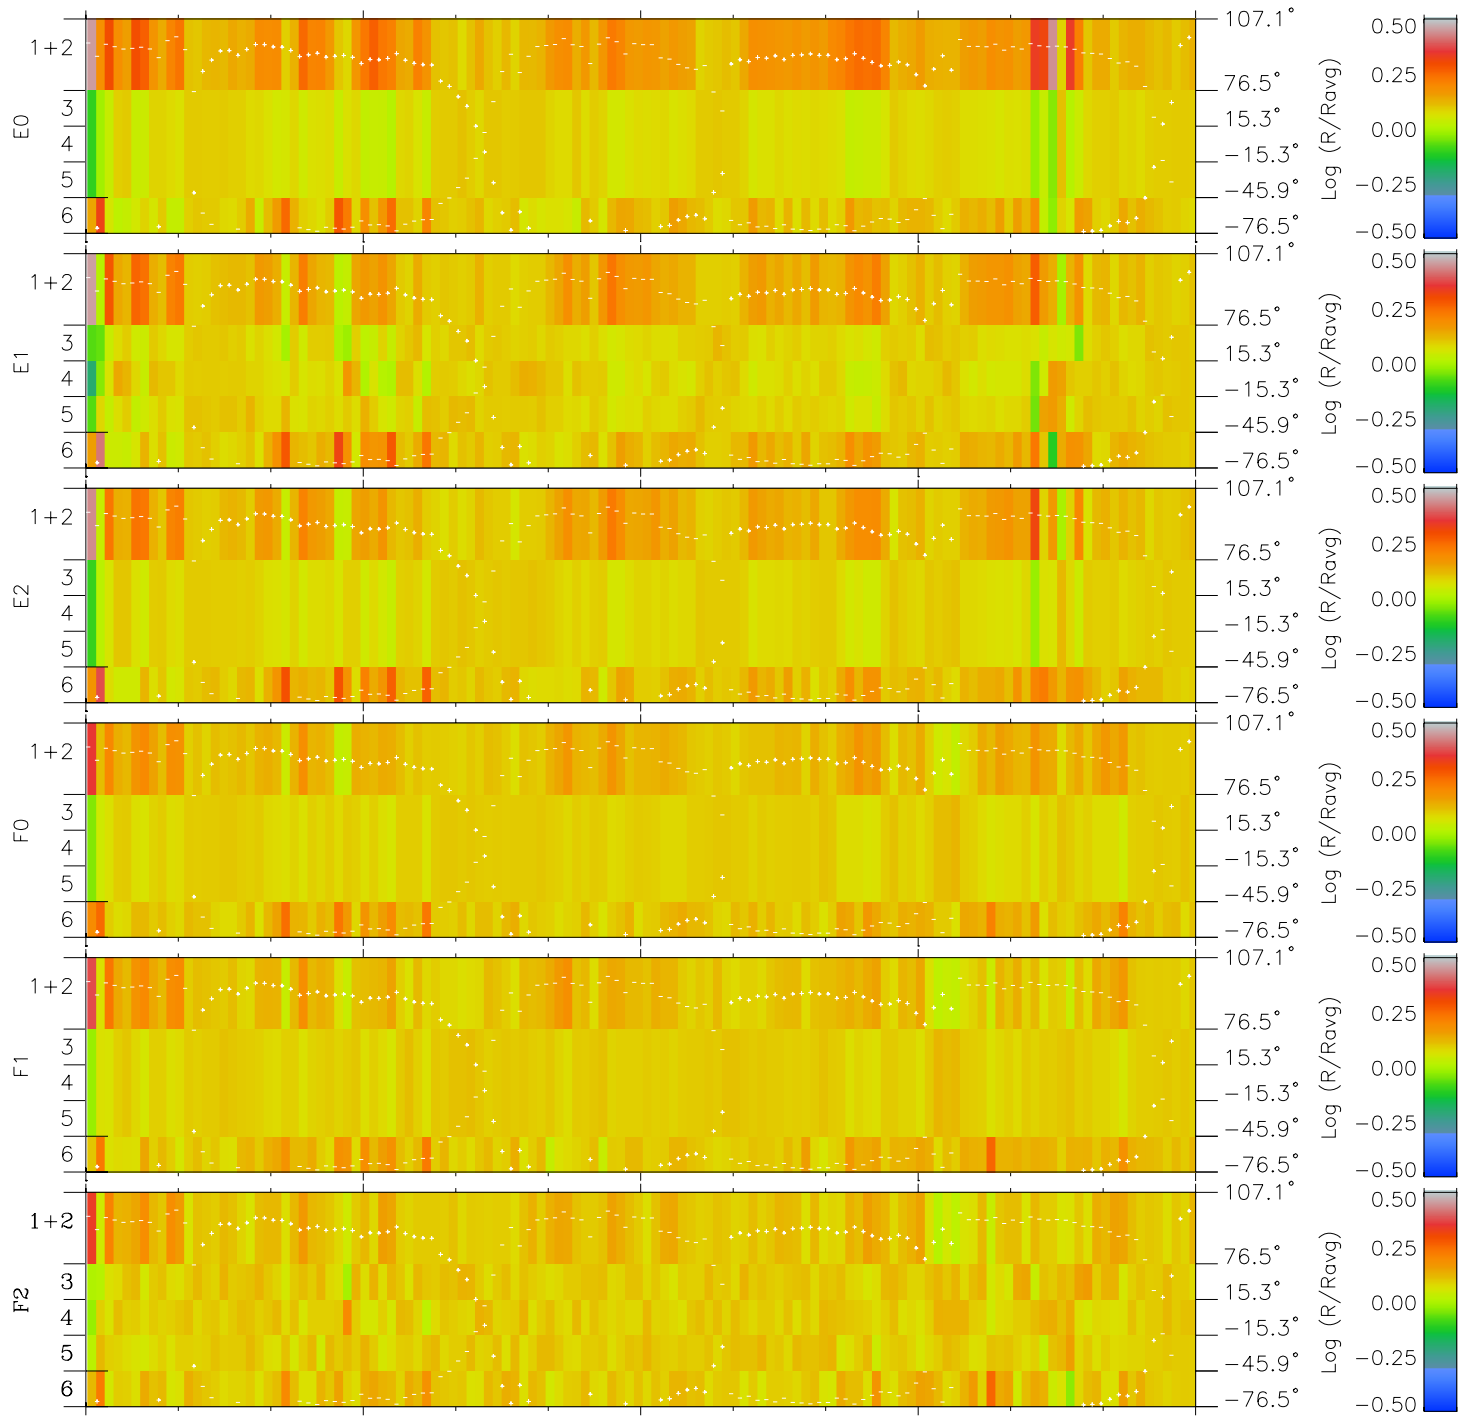

Galileo EPD Real Elevation Anisotropies 97150

Software Version: RTELEV_MEAN V 1.20
 Data Production: 06-03-00
 Plot Production: Sat Sep 15 09:00:23 2001
 Color File: wondr3
 Geofactor File: 1.1

00:00:00 1997-150	150-06	150-12	150-18	00:00:00 1997-151	
+	+	+	+	+	X JSE(R _j)
-94.94	-94.98	-95.00	-95.00	-94.99	Y JSE(R _j)
-27.68	-28.20	-28.72	-29.23	-29.74	Z JSE(R _j)
0.20	0.22	0.25	0.28	0.31	

- ◇ = Jupiter look direction
- = Corotation look direction