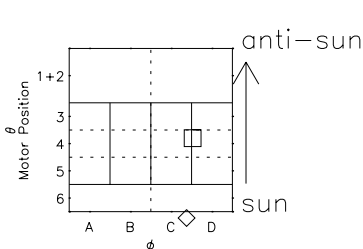

Galileo EPD Real Elevation Anisotropies 97150

Software Version: RTELEV_MEAN V 1.20
 Data Production: 06-03-00
 Plot Production: Sat Sep 15 09:00:23 2001
 Color File: wondr3
 Geofactor File: 1.1

00:00:00 1997-150	150-06	150-12	150-18	00:00:00 1997-151	
+	+	+	+	+	X JSE(R _j)
-94.94	-94.98	-95.00	-95.00	-94.99	Y JSE(R _j)
-27.68	-28.20	-28.72	-29.23	-29.74	Z JSE(R _j)
0.20	0.22	0.25	0.28	0.31	

- ◇ = Jupiter look direction
- = Corotation look direction