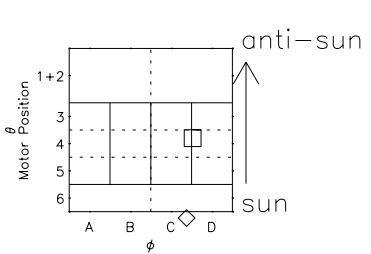

Galileo EPD Real Elevation Anisotropies 97150

Software Version: RTELEV_FLUX V 1.20
Data Production: 06-03-00
Plot Production: Sat Sep 15 09:00:36 2001
Color File: wondr3
Geofactor File: 1.1

00:00:00 1997-150	150-06	150-12	150-18	00:00:00 1997-151	
+	+	+	+	+	X JSE(R _j)
-94.94	-94.98	-95.00	-95.00	-94.99	Y JSE(R _j)
-27.68	-28.20	-28.72	-29.23	-29.74	Z JSE(R _j)
0.20	0.22	0.25	0.28	0.31	

- ◇ = Jupiter look direction
- = Corotation look direction