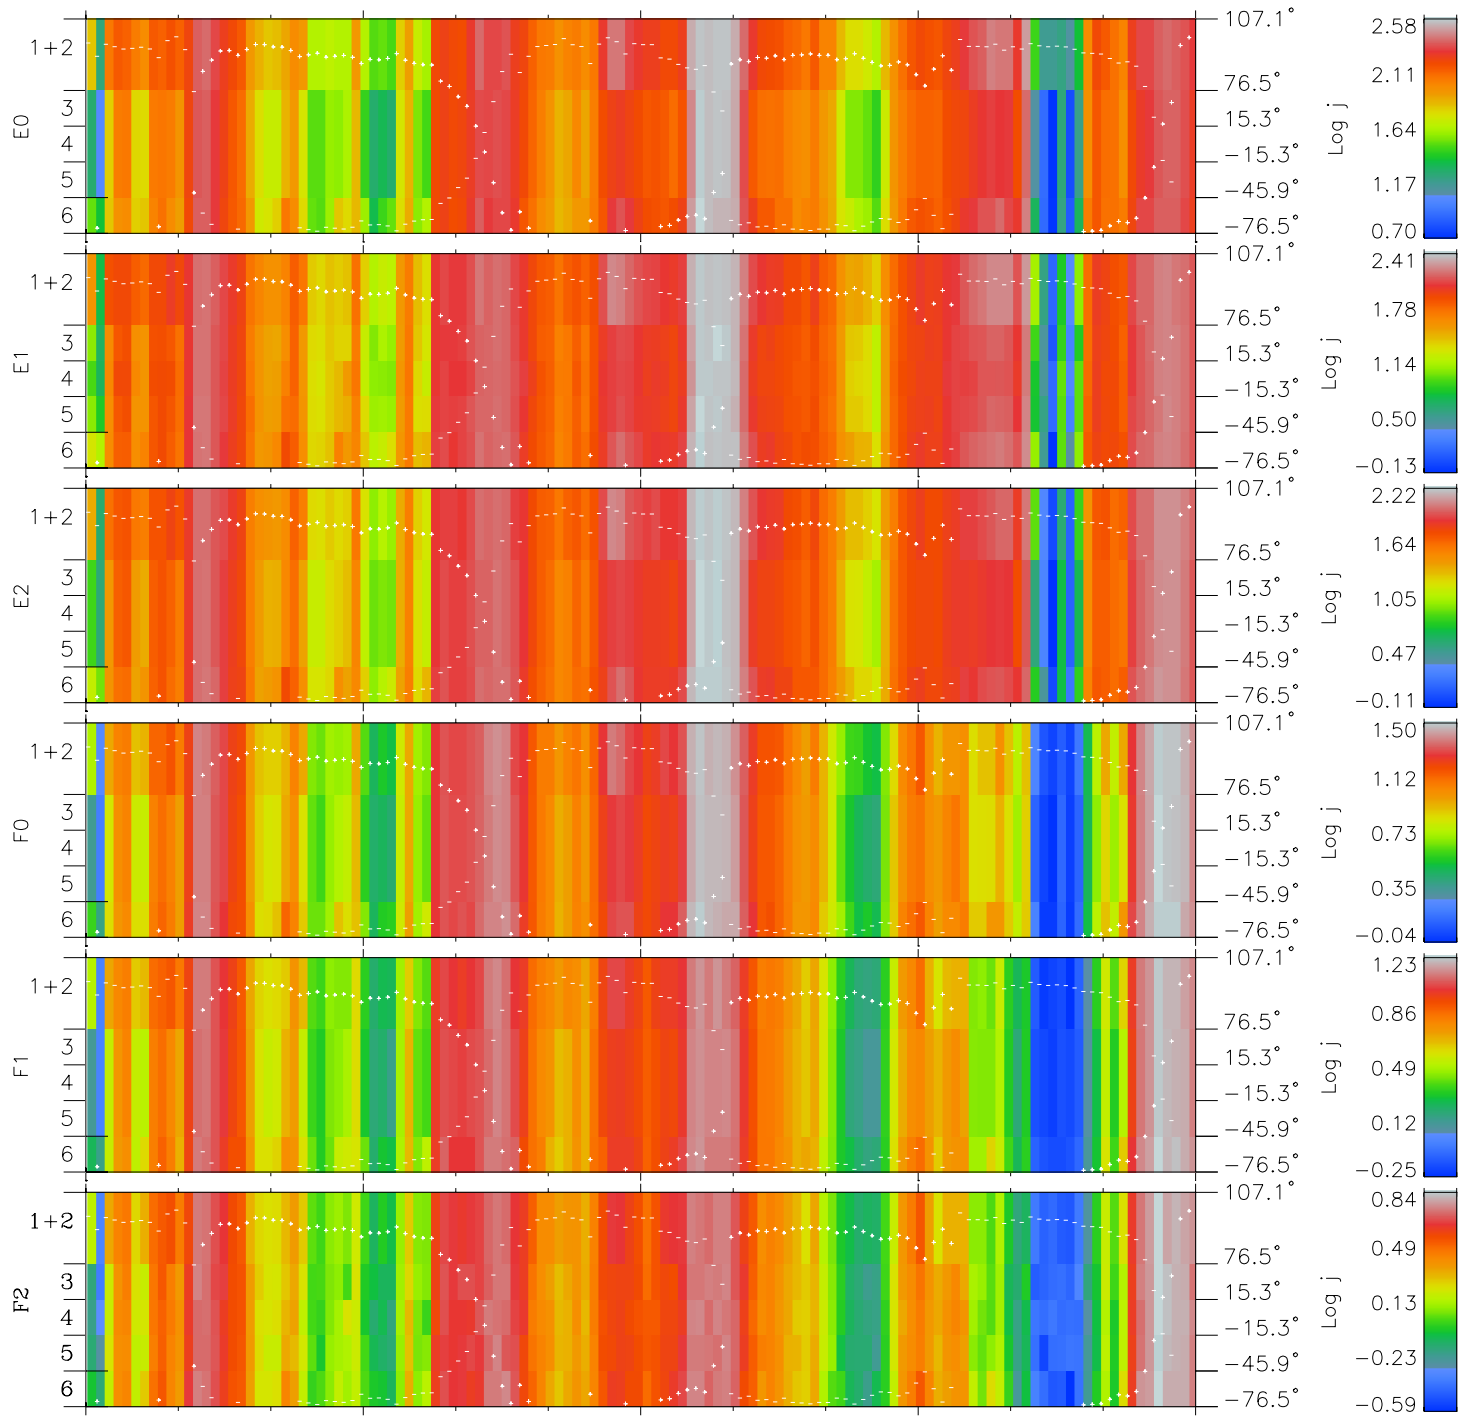

Galileo EPD Real Elevation Anisotropies 97150

Software Version: RTELEV_FLUX V 1.20
Data Production: 06-03-00
Plot Production: Sat Sep 15 09:00:36 2001
Color File: wondr3
Geofactor File: 1.1

00:00:00 1997-150	150-06	150-12	150-18	00:00:00 1997-151	
+	+	+	+	+	X JSE(R _j)
-94.94	-94.98	-95.00	-95.00	-94.99	Y JSE(R _j)
-27.68	-28.20	-28.72	-29.23	-29.74	Z JSE(R _j)
0.20	0.22	0.25	0.28	0.31	

- ◇ = Jupiter look direction
- = Corotation look direction