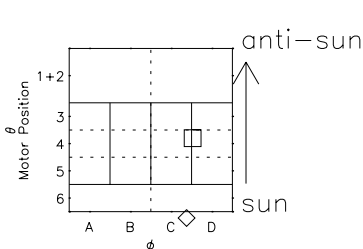

Galileo EPD Real Elevation Anisotropies 97150

Software Version: RTELEV_NORM V 1.20
Data Production: 06-03-00
Plot Production: Sat Sep 15 09:00:42 2001
Color File: wondr3
Geofactor File: 1.1

00:00:00 1997-150	150-06	150-12	150-18	00:00:00 1997-151	
+	+	+	+	+	X JSE(R _j)
-94.94	-94.98	-95.00	-95.00	-94.99	Y JSE(R _j)
-27.68	-28.20	-28.72	-29.23	-29.74	Z JSE(R _j)
0.20	0.22	0.25	0.28	0.31	

- ◇ = Jupiter look direction
- = Corotation look direction