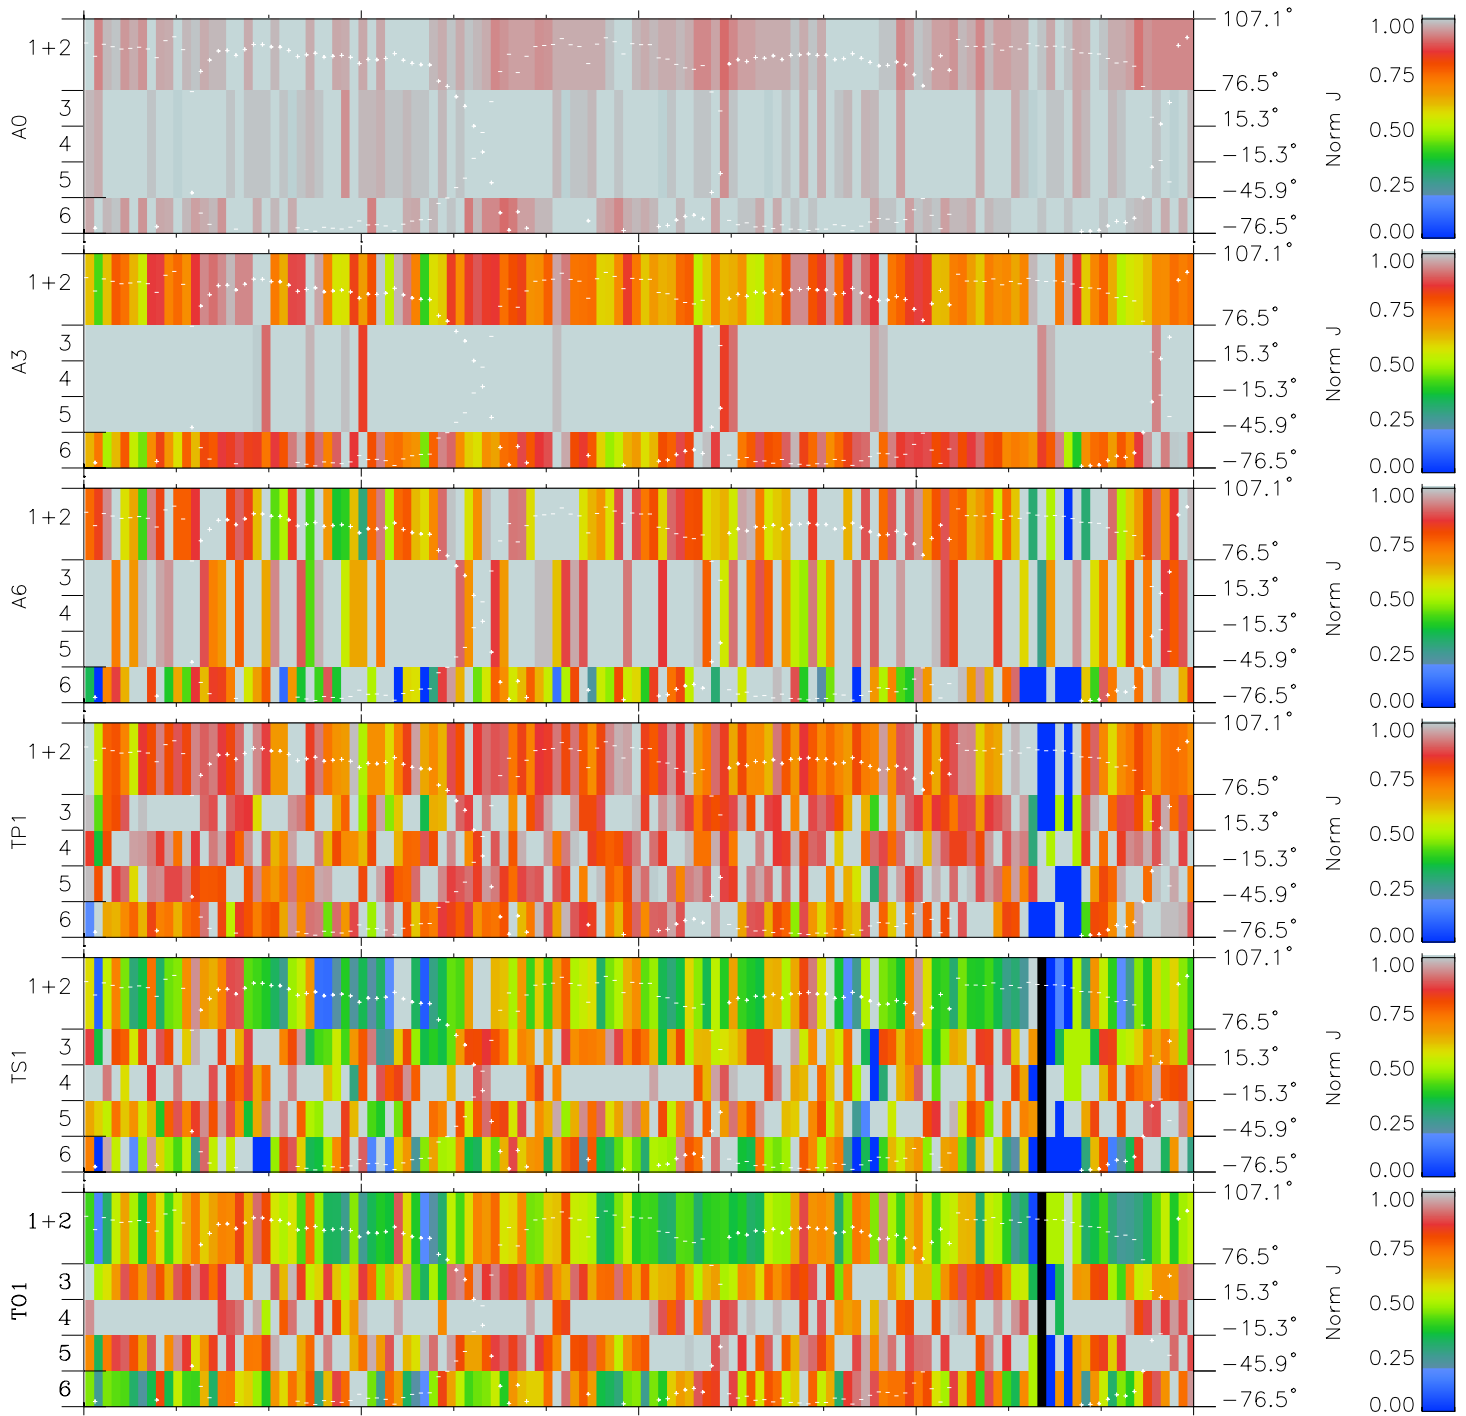

Galileo EPD Real Elevation Anisotropies 97150

Software Version: RTELEV_NORM V 1.20
Data Production: 06-03-00
Plot Production: Sat Sep 15 09:00:42 2001
Color File: wondr3
Geofactor File: 1.1

00:00:00 1997-150	150-06	150-12	150-18	00:00:00 1997-151	
+	+	+	+	+	X JSE(R _j)
-94.94	-94.98	-95.00	-95.00	-94.99	Y JSE(R _j)
-27.68	-28.20	-28.72	-29.23	-29.74	Z JSE(R _j)
0.20	0.22	0.25	0.28	0.31	

- ◇ = Jupiter look direction
- = Corotation look direction