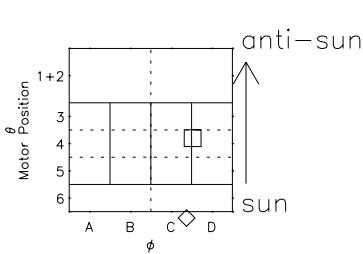

- = Jupiter look direction
- = Corotation look direction