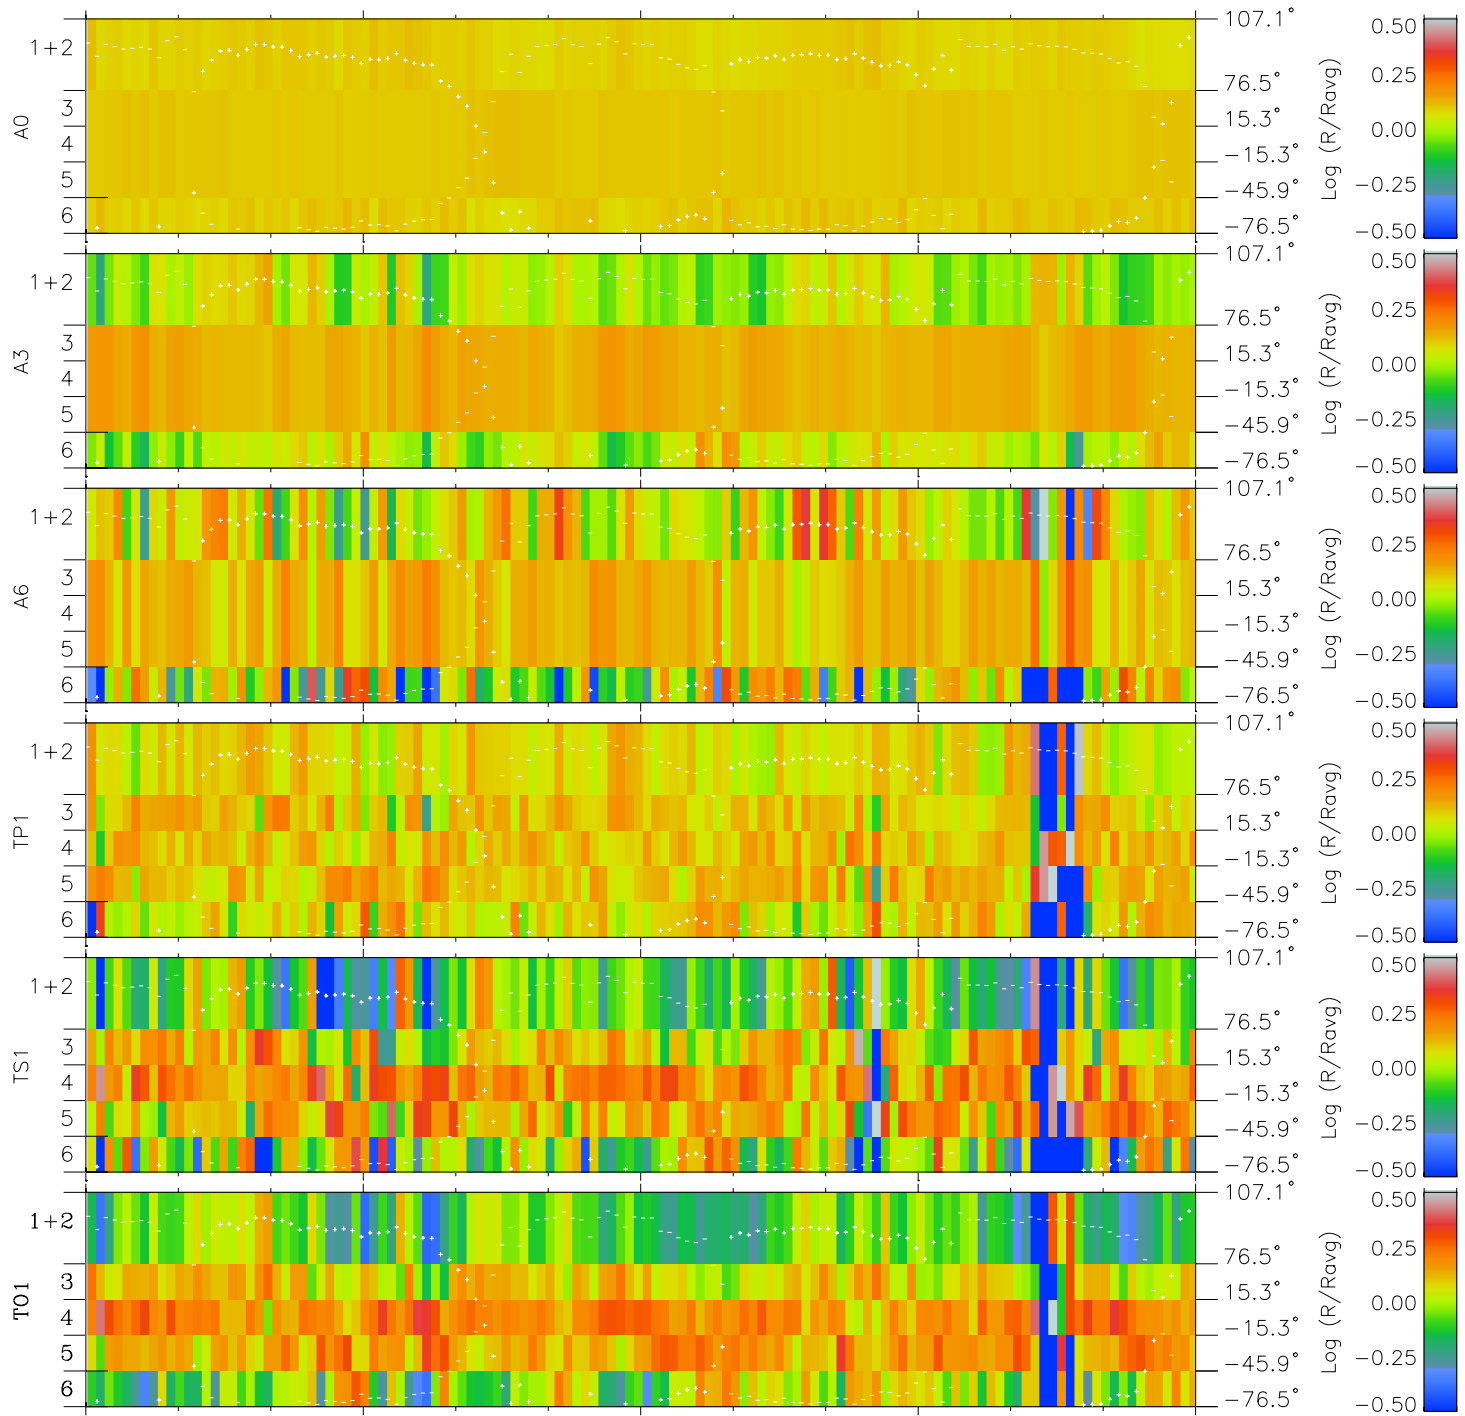

# Galileo EPD Real Elevation Anisotropies 97150

Software Version: RTELEV\_MEAN V 1.20  
 Data Production: 06-03-00  
 Plot Production: Sat Sep 15 09:00:17 2001  
 Color File: wondr3  
 Geofactor File: 1.1

00:00:00 1997-150	150-06	150-12	150-18	00:00:00 1997-151	
+	+	+	+	+	X JSE( $R_j$ )
-94.94	-94.98	-95.00	-95.00	-94.99	Y JSE( $R_j$ )
-27.68	-28.20	-28.72	-29.23	-29.74	Z JSE( $R_j$ )
0.20	0.22	0.25	0.28	0.31	

- ◇ = Jupiter look direction
- = Corotation look direction