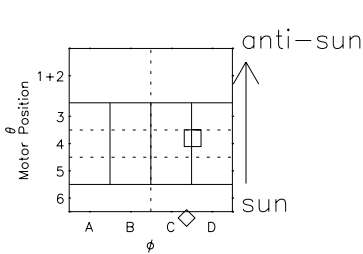

Galileo EPD Real Elevation Anisotropies 97150

Software Version: RTELEV_FLUX V 1.20
 Data Production: 06-03-00
 Plot Production: Sat Sep 15 09:00:30 2001
 Color File: wondr3
 Geofactor File: 1.1

00:00:00 1997-150	150-06	150-12	150-18	00:00:00 1997-151	
+	+	+	+	+	X JSE(R _j)
-94.94	-94.98	-95.00	-95.00	-94.99	Y JSE(R _j)
-27.68	-28.20	-28.72	-29.23	-29.74	Z JSE(R _j)
0.20	0.22	0.25	0.28	0.31	

- ◇ = Jupiter look direction
- = Corotation look direction