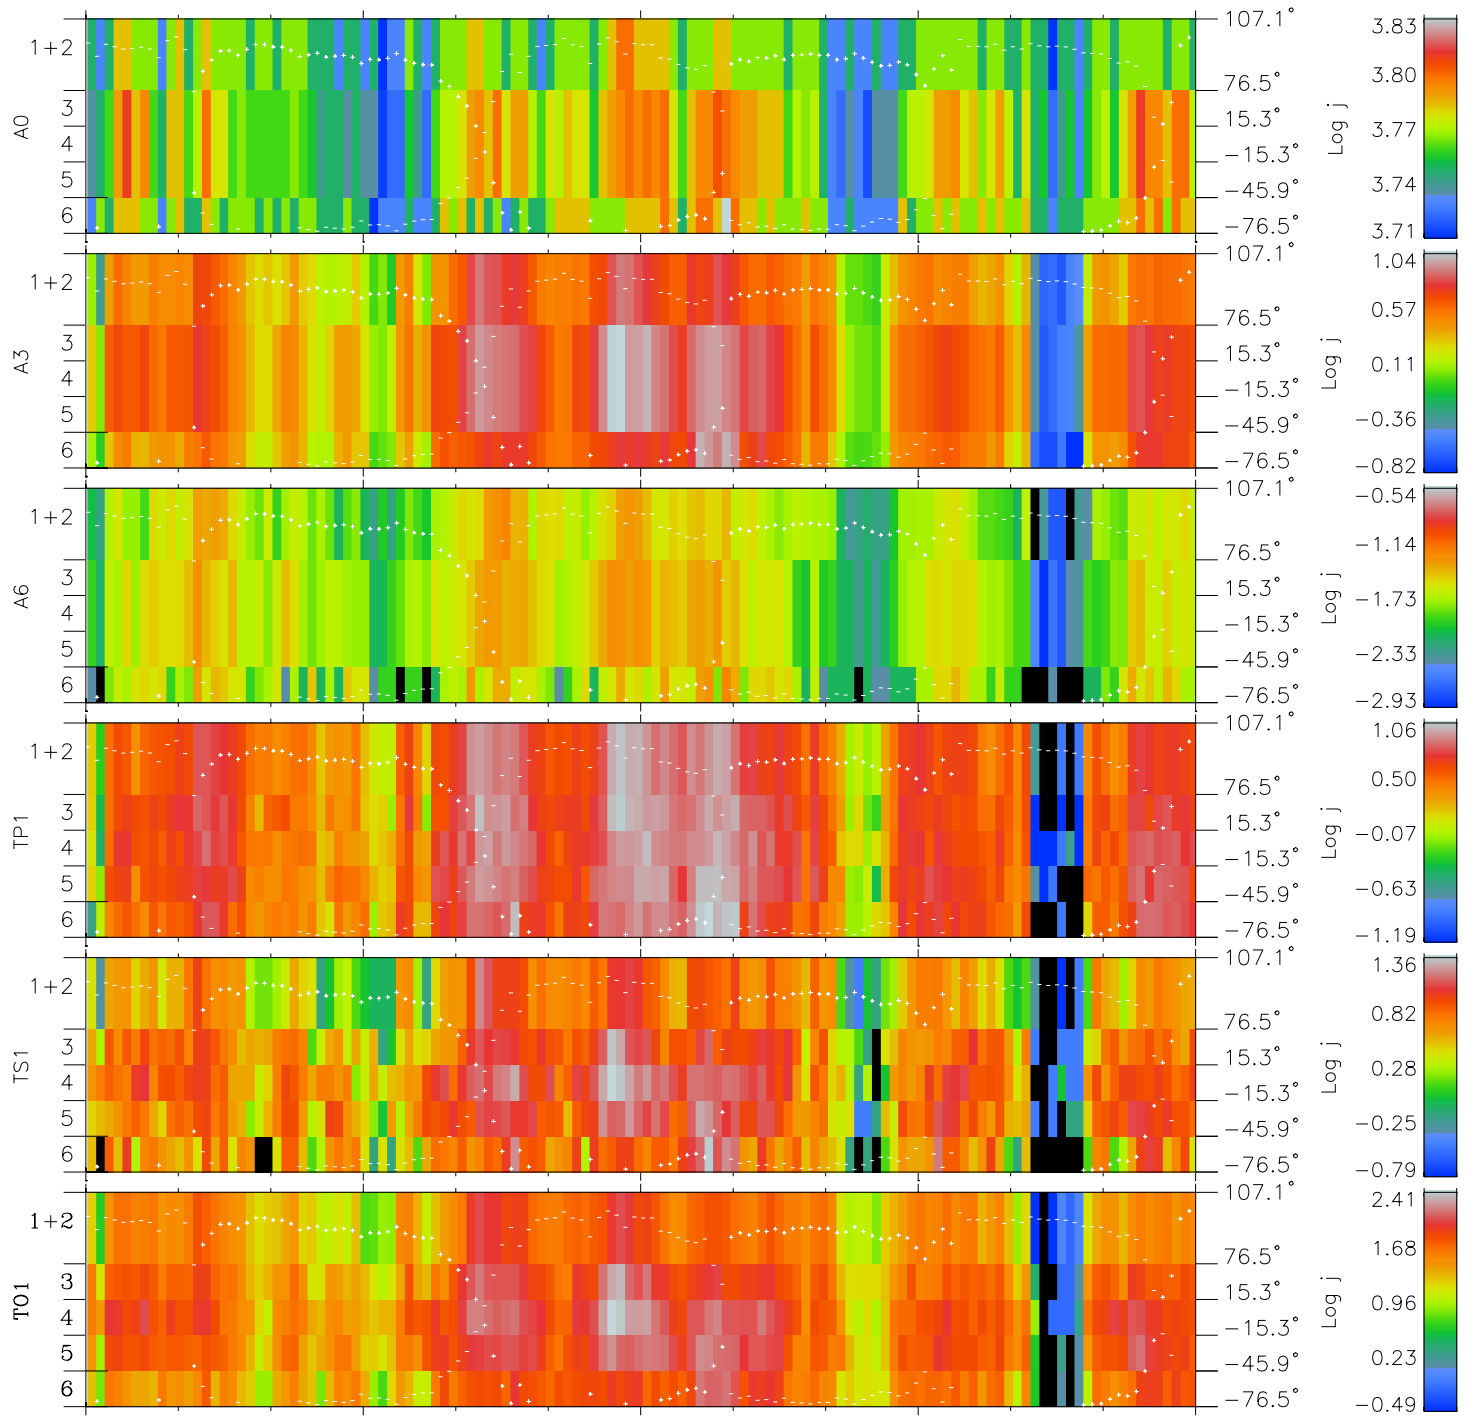

Galileo EPD Real Elevation Anisotropies 97150

Software Version: RTELEV_FLUX V 1.20
 Data Production: 06-03-00
 Plot Production: Sat Sep 15 09:00:30 2001
 Color File: wondr3
 Geofactor File: 1.1

00:00:00 1997-150	150-06	150-12	150-18	00:00:00 1997-151	
+	+	+	+	+	X JSE(R _j)
-94.94	-94.98	-95.00	-95.00	-94.99	Y JSE(R _j)
-27.68	-28.20	-28.72	-29.23	-29.74	Z JSE(R _j)
0.20	0.22	0.25	0.28	0.31	

- ◇ = Jupiter look direction
- = Corotation look direction