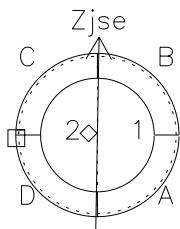

Galileo EPD Real Time Azimuth Anisotropies 97150

Software Version: RTAZIM_NORM V 1.20
 Data Production: 06-03-00
 Plot Production: Sat Sep 15 09:01:25 2001
 Color File: wondr3
 Geofactor File: 1.1

- ◇ = Jupiter look direction
- = Corotation look direction