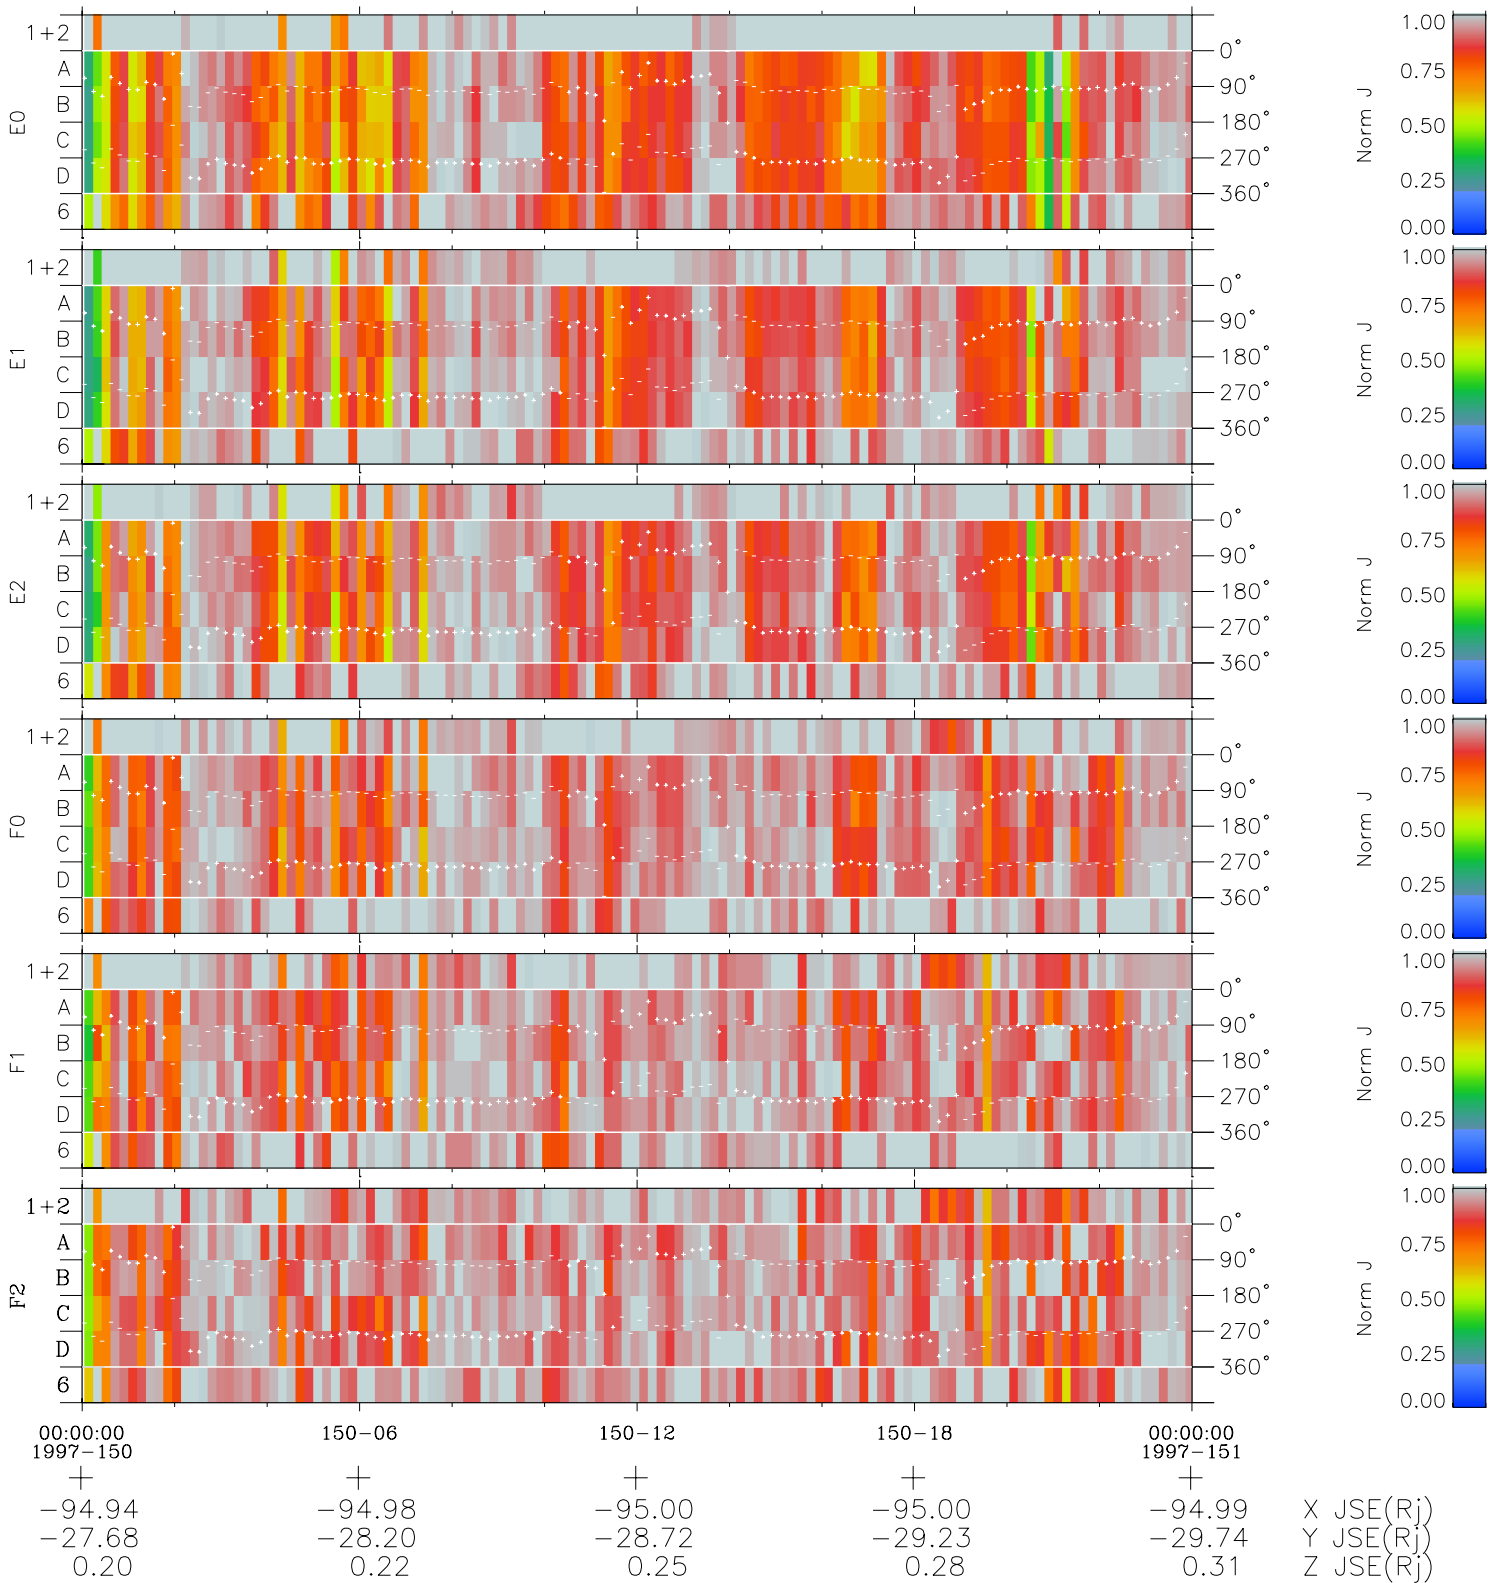

Galileo EPD Real Time Azimuth Anisotropies 97150

Software Version: RTAZIM_NORM V 1.20
 Data Production: 06-03-00
 Plot Production: Sat Sep 15 09:01:25 2001
 Color File: wondr3
 Geofactor File: 1.1

- ◇ = Jupiter look direction
- = Corotation look direction