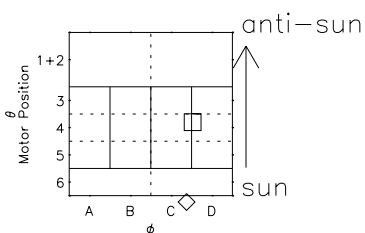

Galileo EPD Real Time Azimuth Anisotropies 97150

Software Version: RTAZIM_NORM V 1.20
 Data Production: 06-03-00
 Plot Production: Sat Sep 15 09:01:25 2001
 Color File: wondr3
 Geofactor File: 1.1

- ◇ = Jupiter look direction
- = Corotation look direction