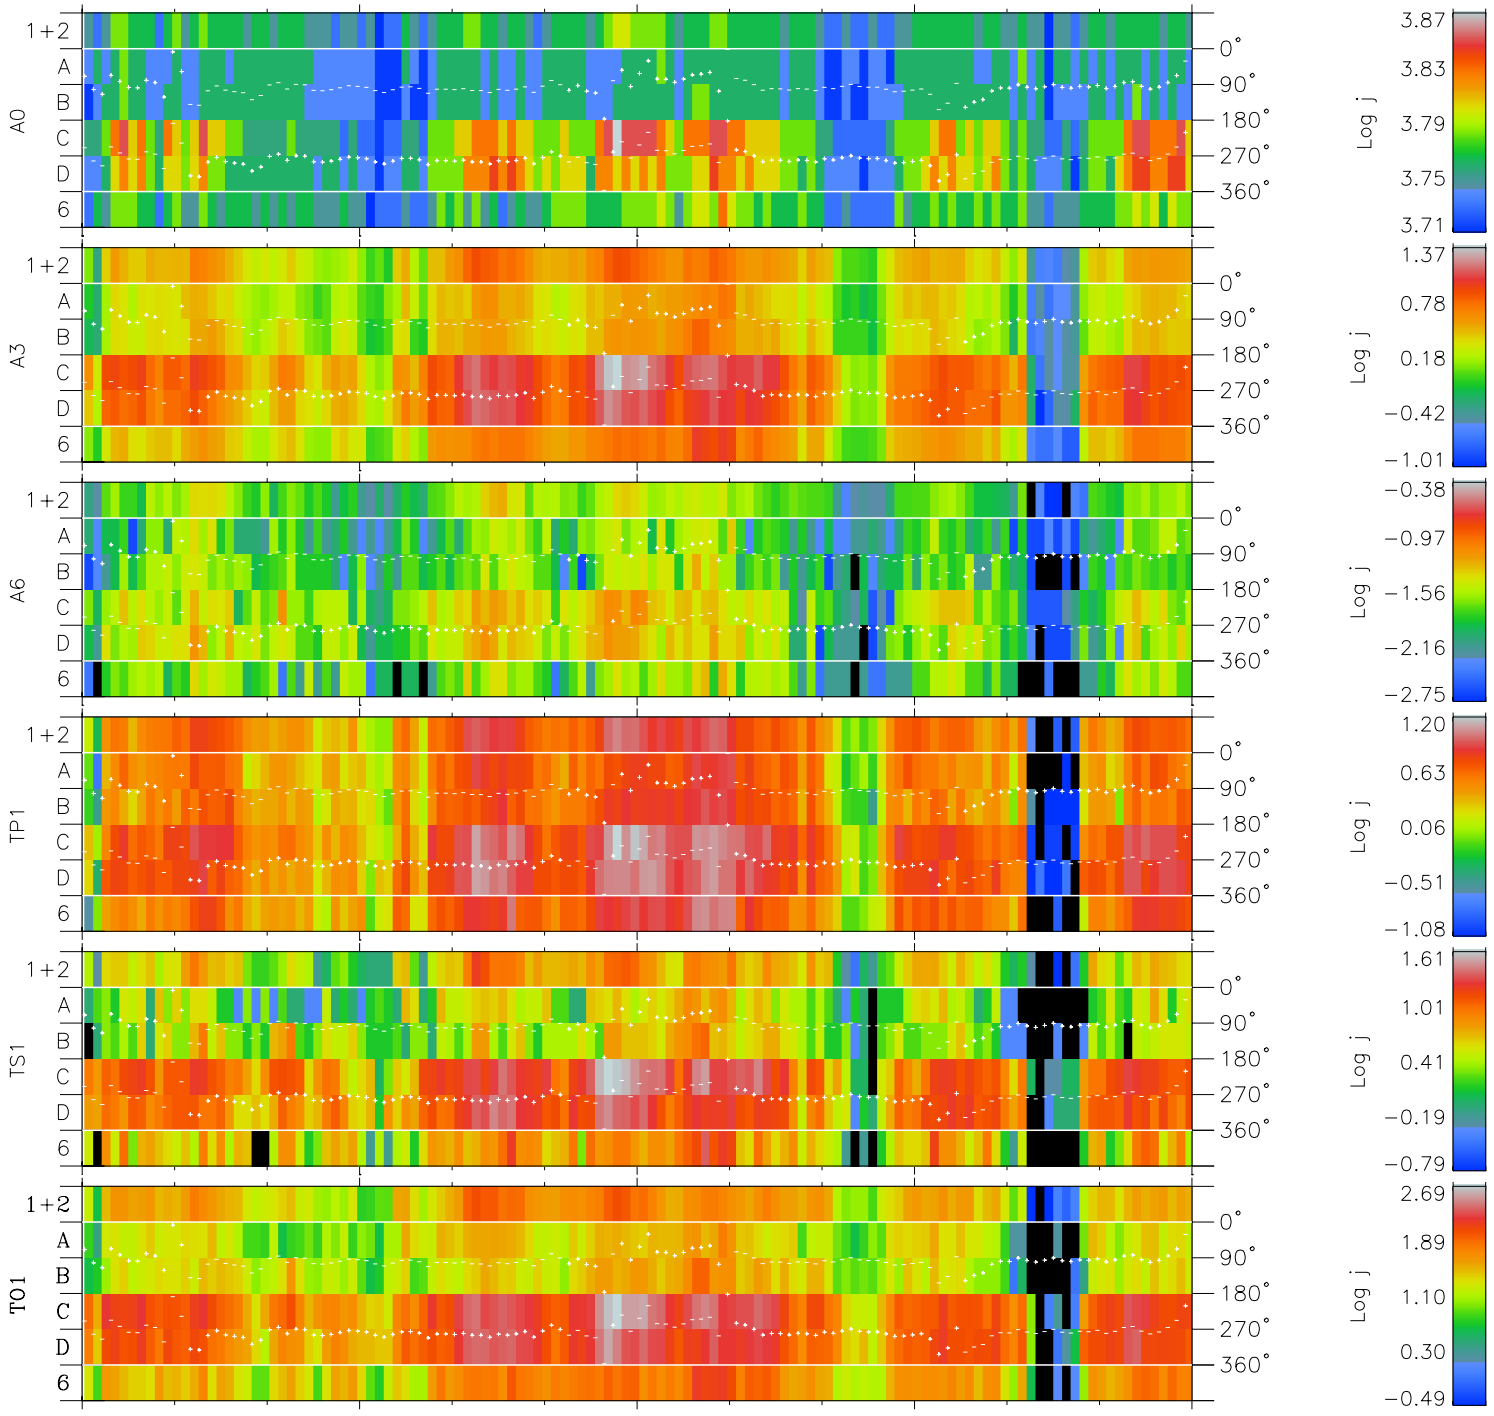

Galileo EPD Real Time Azimuth Anisotropies 97150

Software Version: RTAZIM_FLUX V 1.20
 Data Production: 06-03-00
 Plot Production: Sat Sep 15 09:01:07 2001
 Color File: wondr3
 Geofactor File: 1.1

00:00:00 1997-150	150-06	150-12	150-18	00:00:00 1997-151	
+	+	+	+	+	X JSE(R _j)
-94.94	-94.98	-95.00	-95.00	-94.99	Y JSE(R _j)
-27.68	-28.20	-28.72	-29.23	-29.74	Z JSE(R _j)
0.20	0.22	0.25	0.28	0.31	

◇ = Jupiter look direction
 □ = Corotation look direction