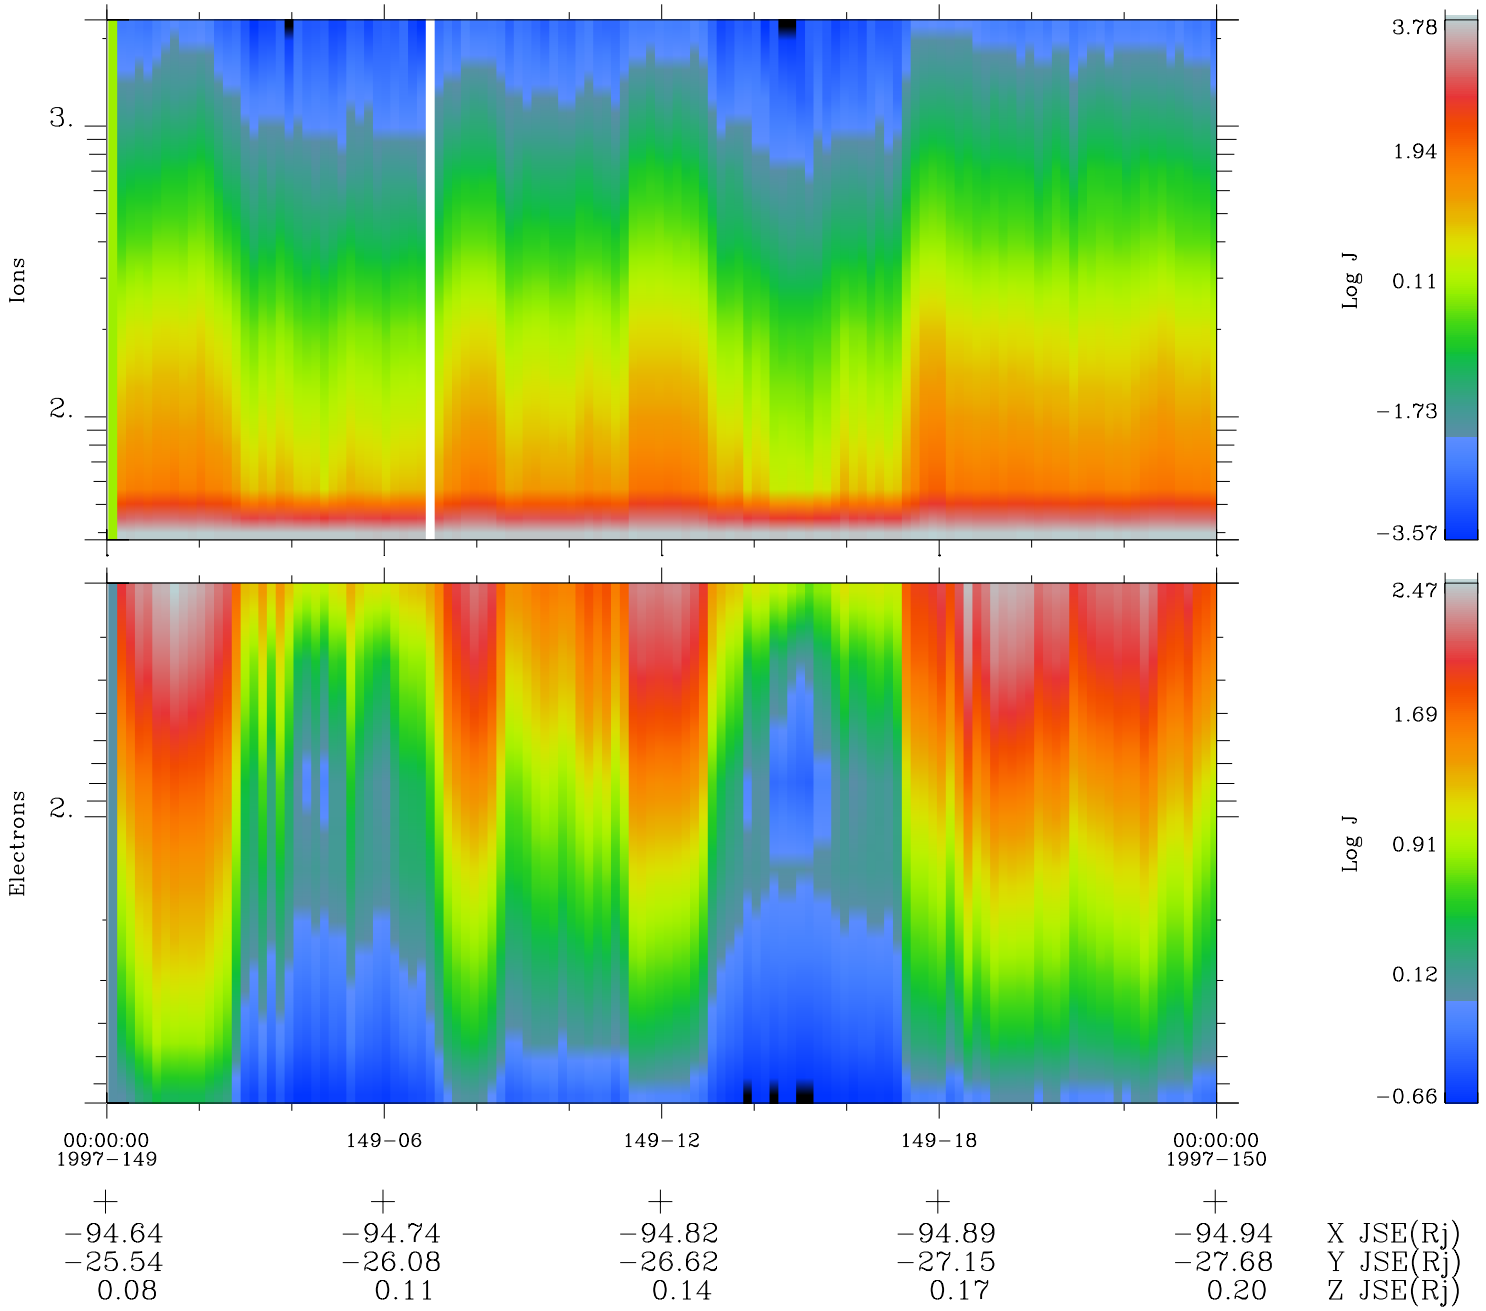

Galileo EPD Real Time Omni Spectrum 97149

Software Version: RTSPEC_OMNI V 1.20
 Data Production: 06-03-00
 Plot Production: Sat Sep 15 08:51:09 2001
 Color File: wondr3
 Geofactor File: 1.1

◇ = Jupiter look direction
 □ = Corotation look direction