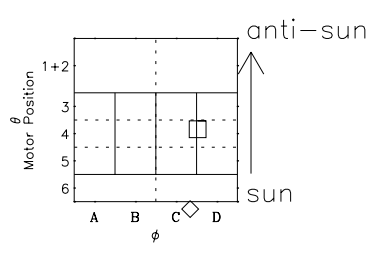

Galileo EPD Real Time Omni Spectrum 97149

Software Version: RTSPEC_OMNI V 1.20
 Data Production: 06-03-00
 Plot Production: Sat Sep 15 08:51:09 2001
 Color File: wondr3
 Geofactor File: 1.1

◇ = Jupiter look direction
 □ = Corotation look direction