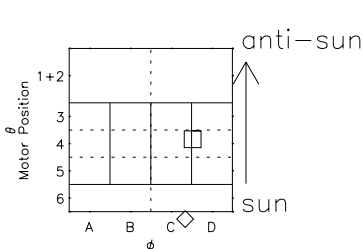

Galileo EPD Real Time R6 Electrons Spectra 97149

Software Version: RTSPEC_R6 V 1.20
 Data Production: 06-03-00
 Plot Production: Sat Sep 15 08:51:03 2001
 Color File: wondr3
 Geofactor File: 1.1

- ◇ = Jupiter look direction
- = Corotation look direction