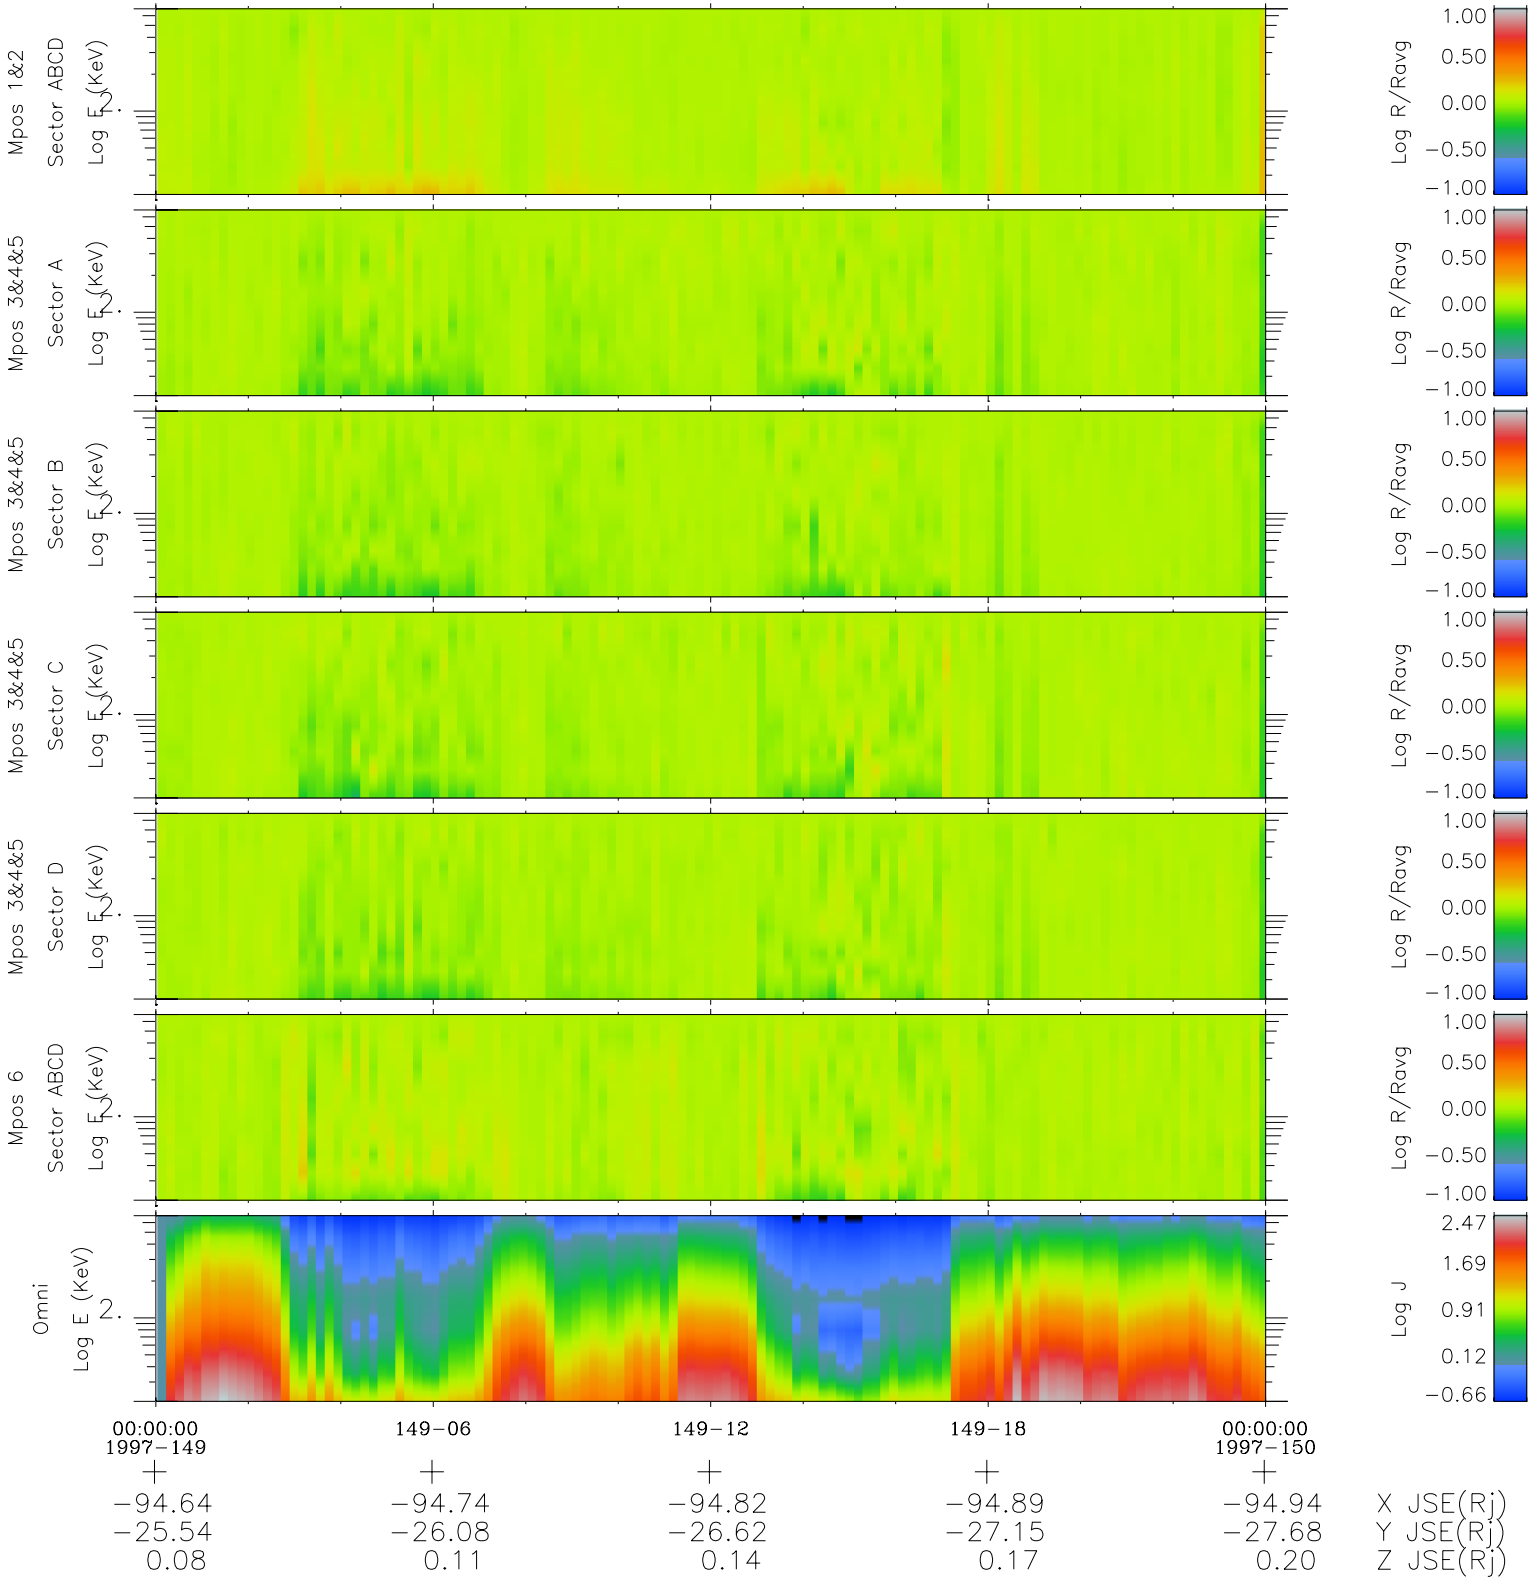

Galileo EPD Real Time R6 Electrons Spectra 97149

Software Version: RTSPEC_R6 V 1.20
 Data Production: 06-03-00
 Plot Production: Sat Sep 15 08:51:03 2001
 Color File: wondr3
 Geofactor File: 1.1

- ◇ = Jupiter look direction
- = Corotation look direction