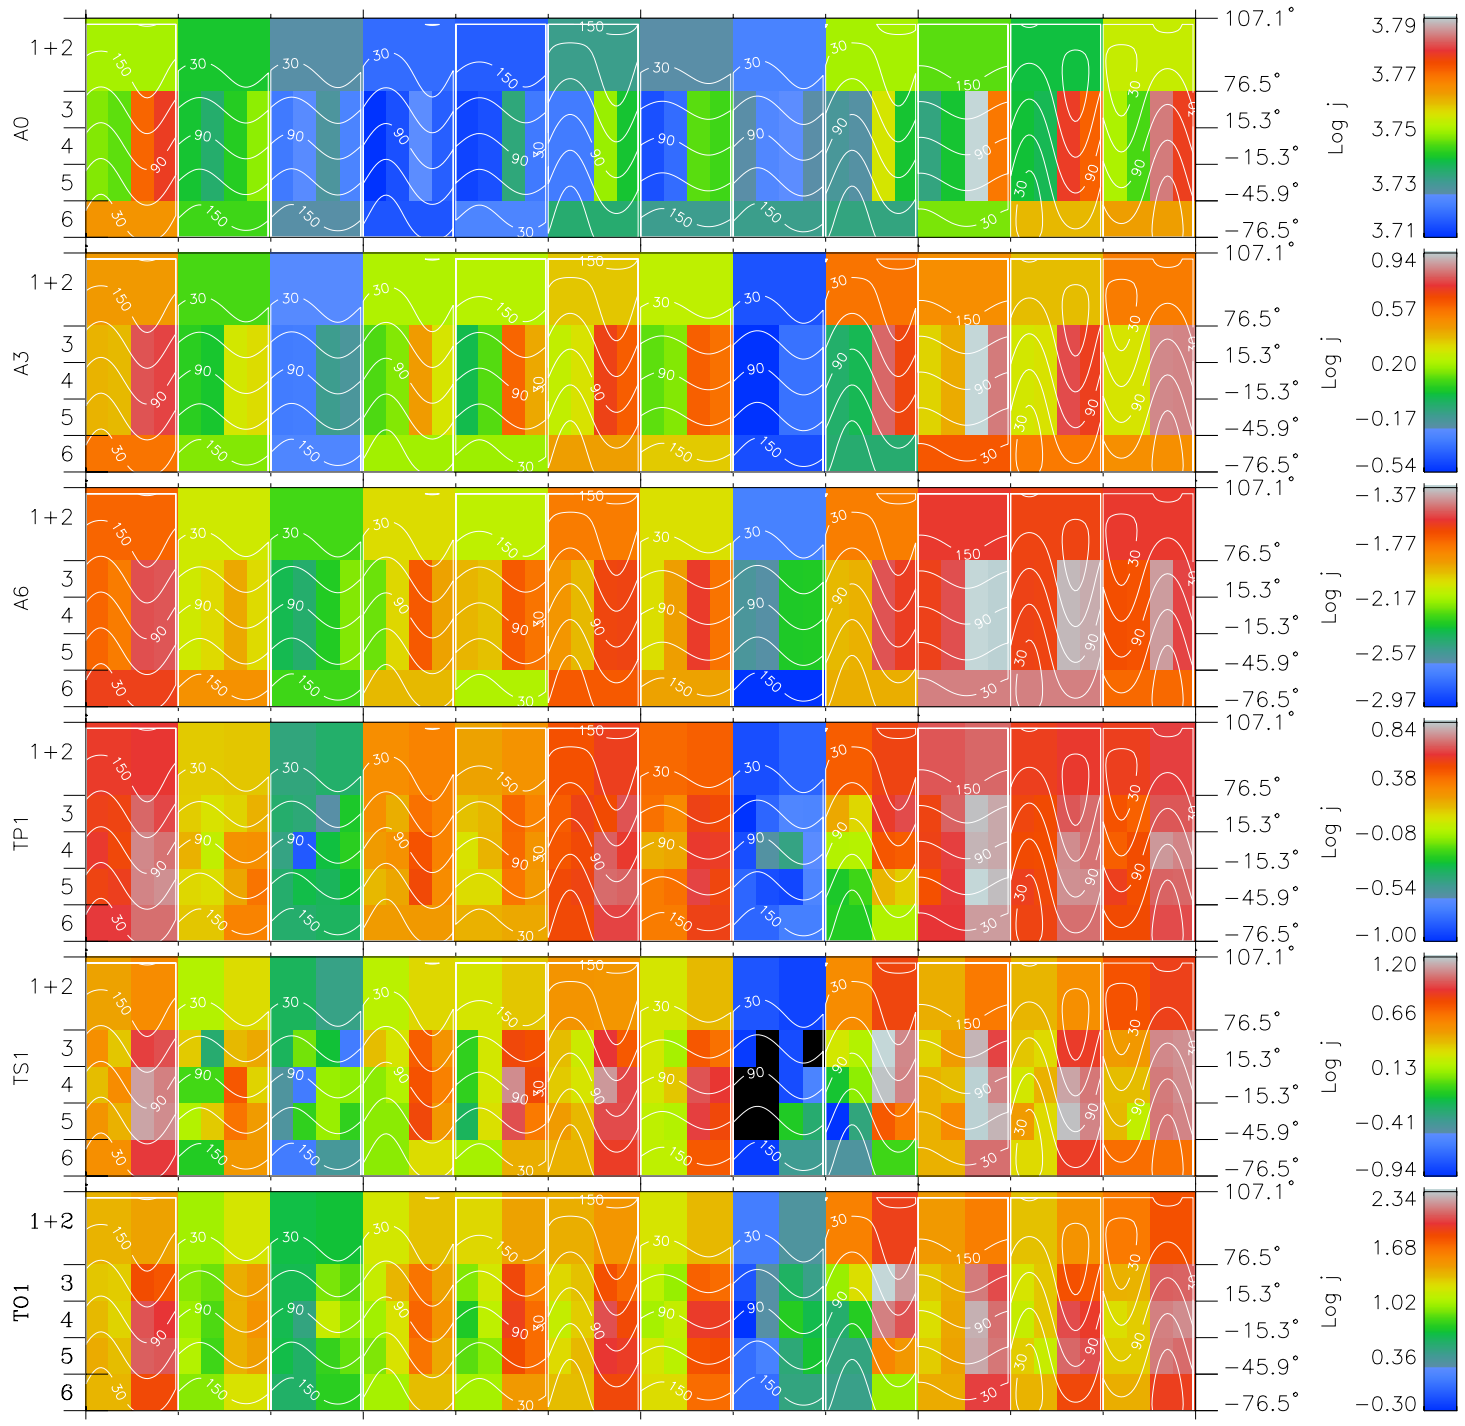

# Galileo EPD Real Time All-Sky Anisotropies 97149

Software Version: RTSKY\_FLUX V 1.20  
 Data Production: 06-03-00  
 Plot Production: Sat Sep 15 08:51:33 2001  
 Color File: wondr3  
 Geofactor File: 1.1

| 00:00:00<br>1997-149 | 149-06 | 149-12 | 149-18 | 00:00:00<br>1997-150 |                        |
|----------------------|--------|--------|--------|----------------------|------------------------|
| +                    | +      | +      | +      | +                    |                        |
| -94.64               | -94.74 | -94.82 | -94.89 | -94.94               | X JSE(R <sub>j</sub> ) |
| -25.54               | -26.08 | -26.62 | -27.15 | -27.68               | Y JSE(R <sub>j</sub> ) |
| 0.08                 | 0.11   | 0.14   | 0.17   | 0.20                 | Z JSE(R <sub>j</sub> ) |

- ◇ = Jupiter look direction
- = Corotation look direction