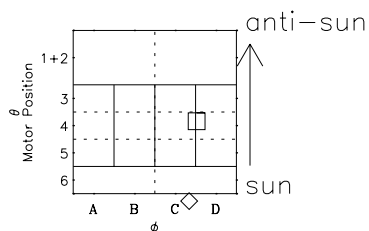

Galileo EPD Real-Time Omni 97149

Software Version: RTLINE_OMNI V 1.20
Data Production: 06-03-00
Plot Production: Sat Sep 15 08:53:15 2001

- ◇ = Jupiter look direction
- = Corotation look direction