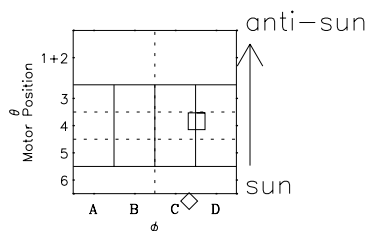

Galileo EPD Real-Time Omni 97149

Software Version: RTLINE_OMNI V 1.20
Data Production: 06-03-00
Plot Production: Sat Sep 15 08:53:14 2001

- ◇ = Jupiter look direction
- = Corotation look direction