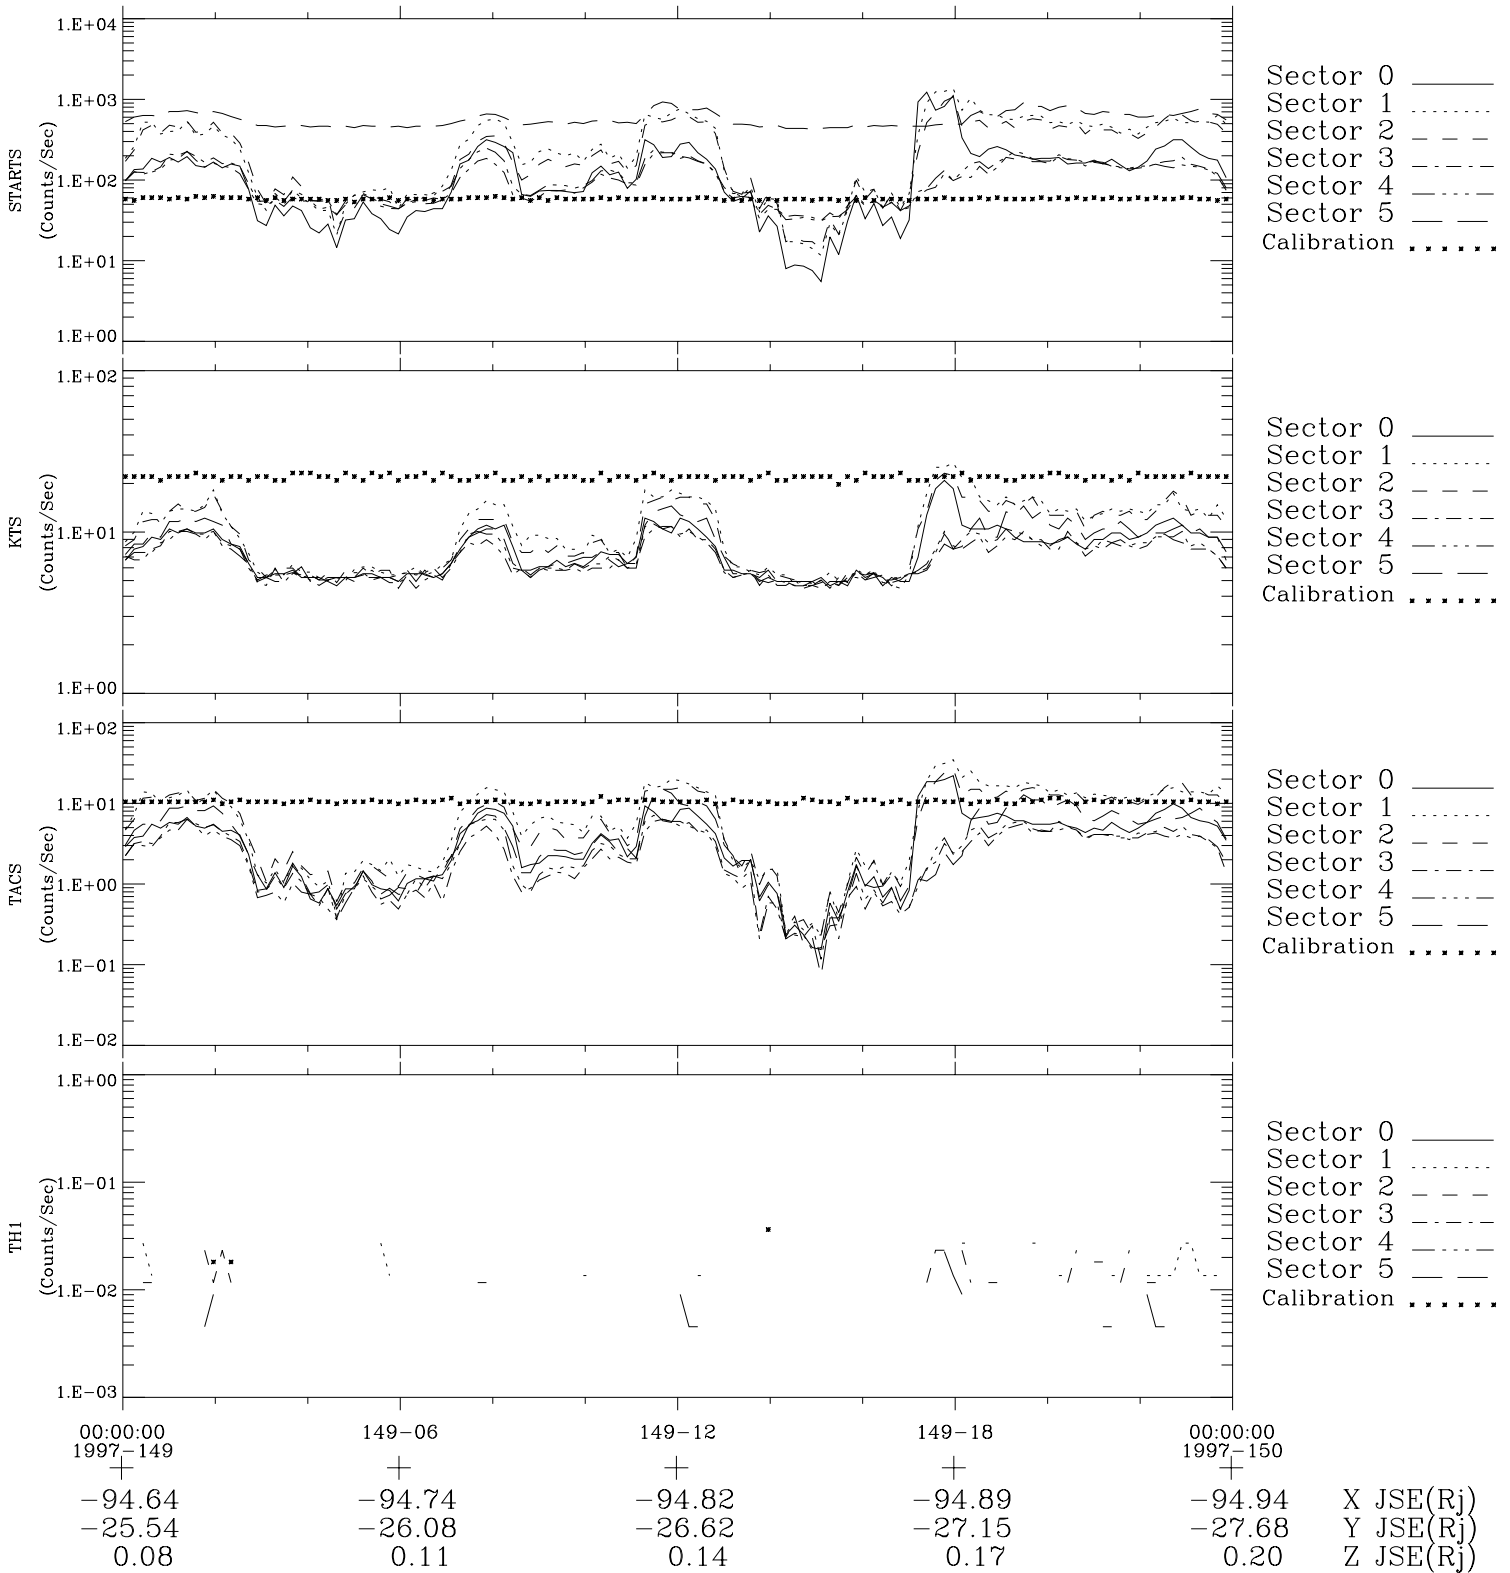

Galileo EPD Real-Time Six-Sector 97149

Software Version: RTLINE_R6 V 1.20
Data Production: 06-03-00
Plot Production: Sat Sep 15 08:53:23 2001

◇ = Jupiter look direction
□ = Corotation look direction