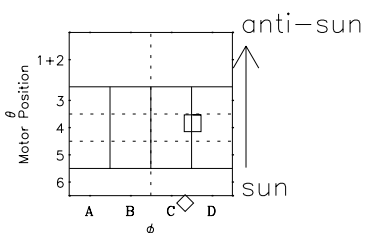

Galileo EPD Real-Time Six-Sector 97149

Software Version: RTLINE_R6 V 1.20
Data Production: 06-03-00
Plot Production: Sat Sep 15 08:53:23 2001

◇ = Jupiter look direction
□ = Corotation look direction