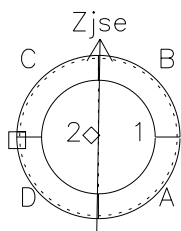

Galileo EPD Real-Time Six-Sector 97149

Software Version: RTLINE_R6 V 1.20
Data Production: 06-03-00
Plot Production: Sat Sep 15 08:53:23 2001

◇ = Jupiter look direction
□ = Corotation look direction