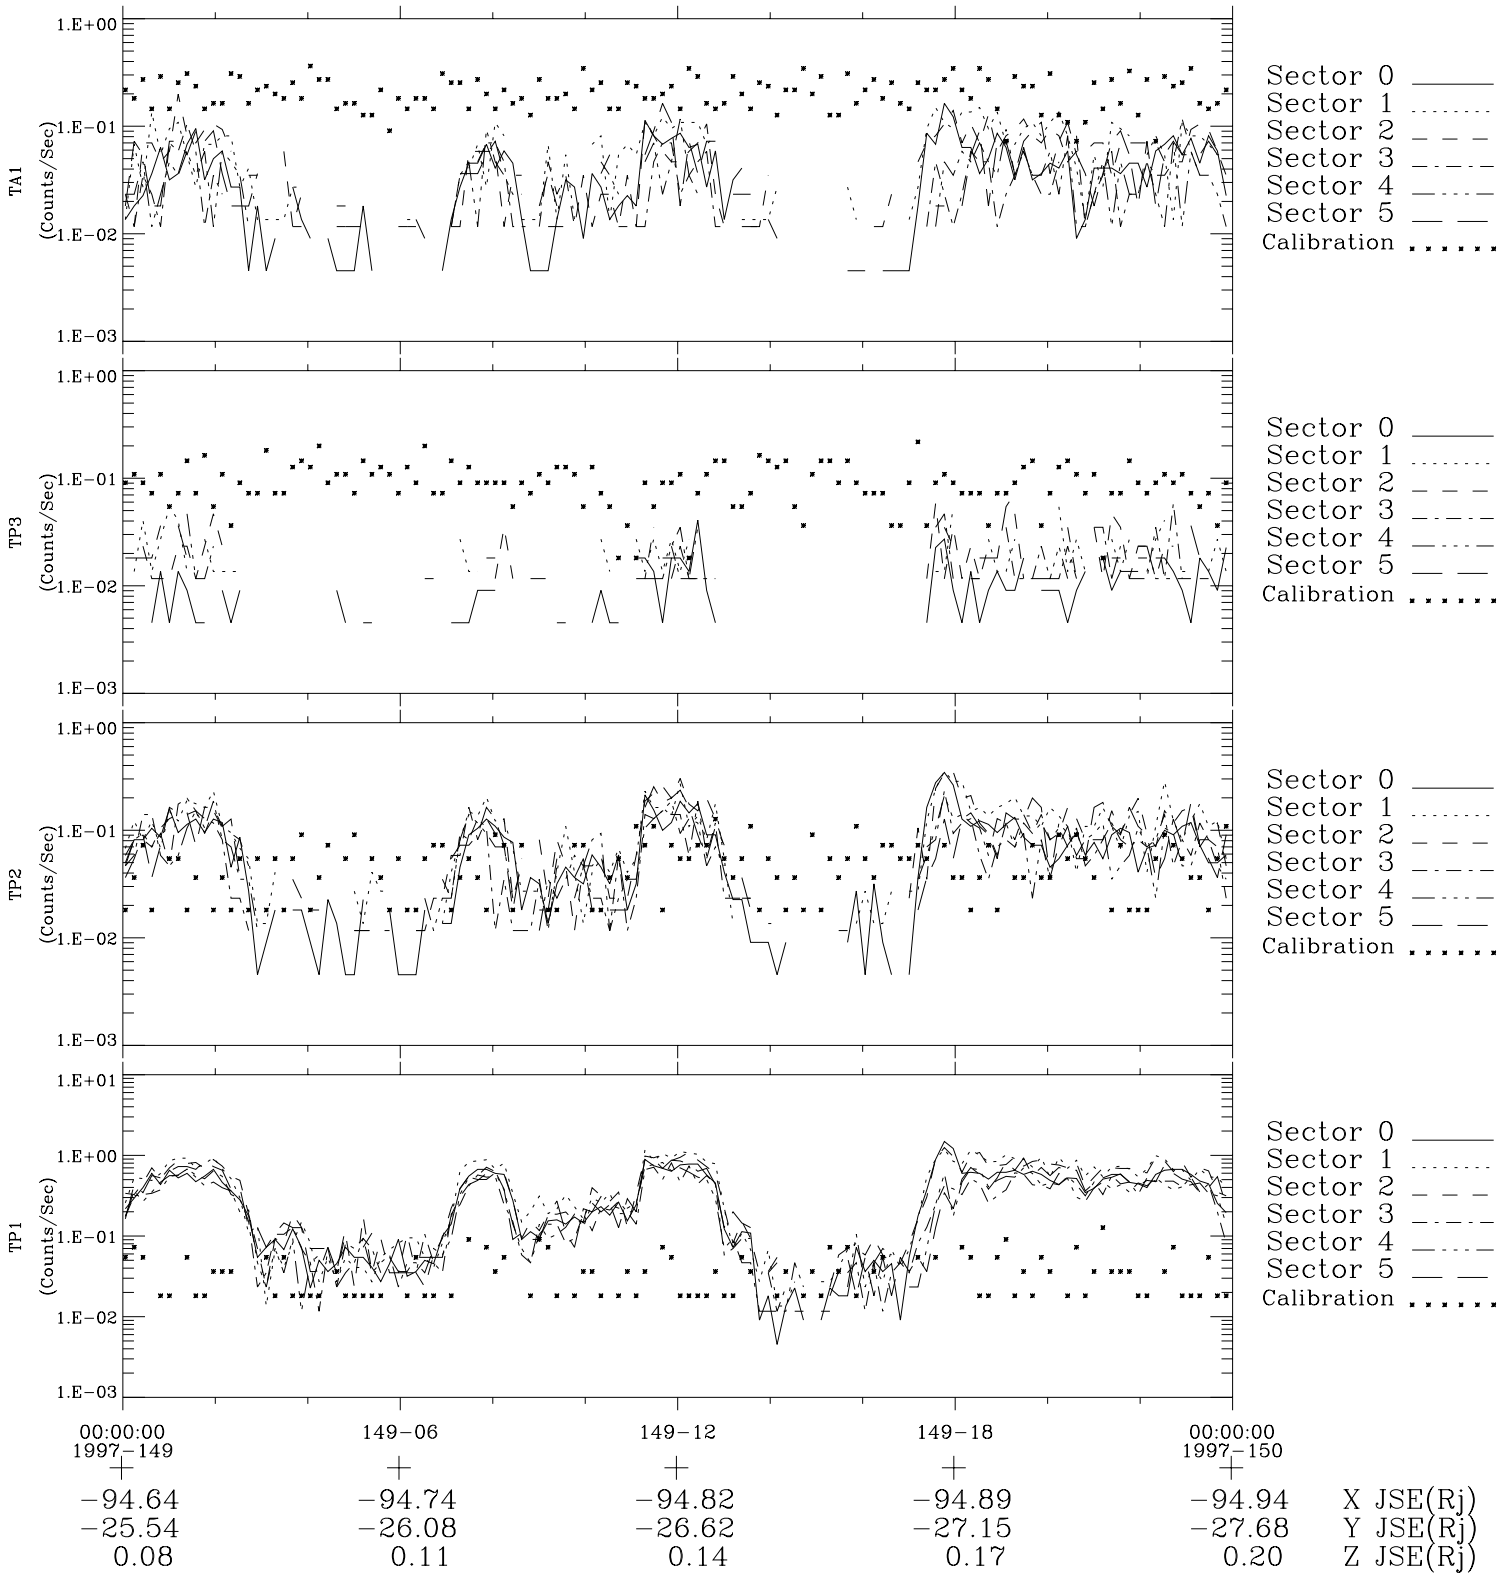

# Galileo EPD Real-Time Six-Sector 97149

Software Version: RTLINE\_R6 V 1.20  
Data Production: 06-03-00  
Plot Production: Sat Sep 15 08:53:21 2001

◇ = Jupiter look direction  
□ = Corotation look direction