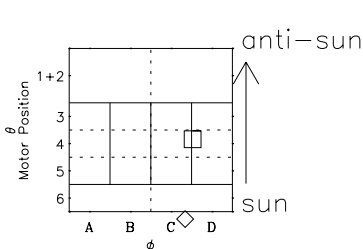

# Galileo EPD Real-Time Six-Sector 97149

Software Version: RTLINE\_R6 V 1.20  
Data Production: 06-03-00  
Plot Production: Sat Sep 15 08:53:21 2001

◇ = Jupiter look direction  
□ = Corotation look direction