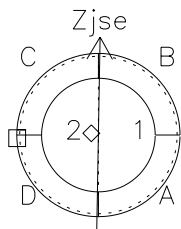

# Galileo EPD Real-Time Six-Sector 97149

Software Version: RTLINE\_R6 V 1.20  
Data Production: 06-03-00  
Plot Production: Sat Sep 15 08:53:21 2001

◇ = Jupiter look direction  
□ = Corotation look direction