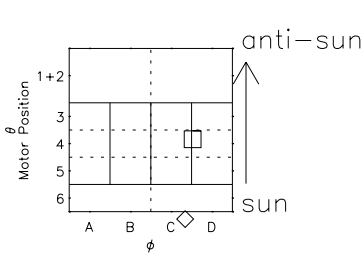

- = Jupiter look direction
- = Corotation look direction