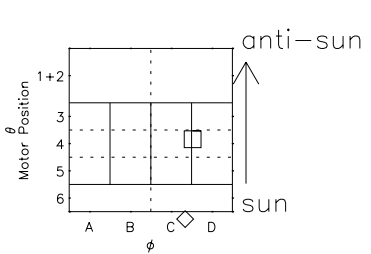

Galileo EPD Real Elevation Anisotropies 97149

Software Version: RTELEV_FLUX V 1.20
Data Production: 06-03-00
Plot Production: Sat Sep 15 08:52:21 2001
Color File: wondr3
Geofactor File: 1.1

| | | | | | |
|----------------------|--------|--------|--------|----------------------|------------------------|
| 00:00:00 1997-149 | 149-06 | 149-12 | 149-18 | 00:00:00 1997-150 | |
| + | + | + | + | + | X JSE(R _j) |
| -94.64 | -94.74 | -94.82 | -94.89 | -94.94 | Y JSE(R _j) |
| -25.54 | -26.08 | -26.62 | -27.15 | -27.68 | Z JSE(R _j) |
| 0.08 | 0.11 | 0.14 | 0.17 | 0.20 | |

- ◇ = Jupiter look direction
- = Corotation look direction