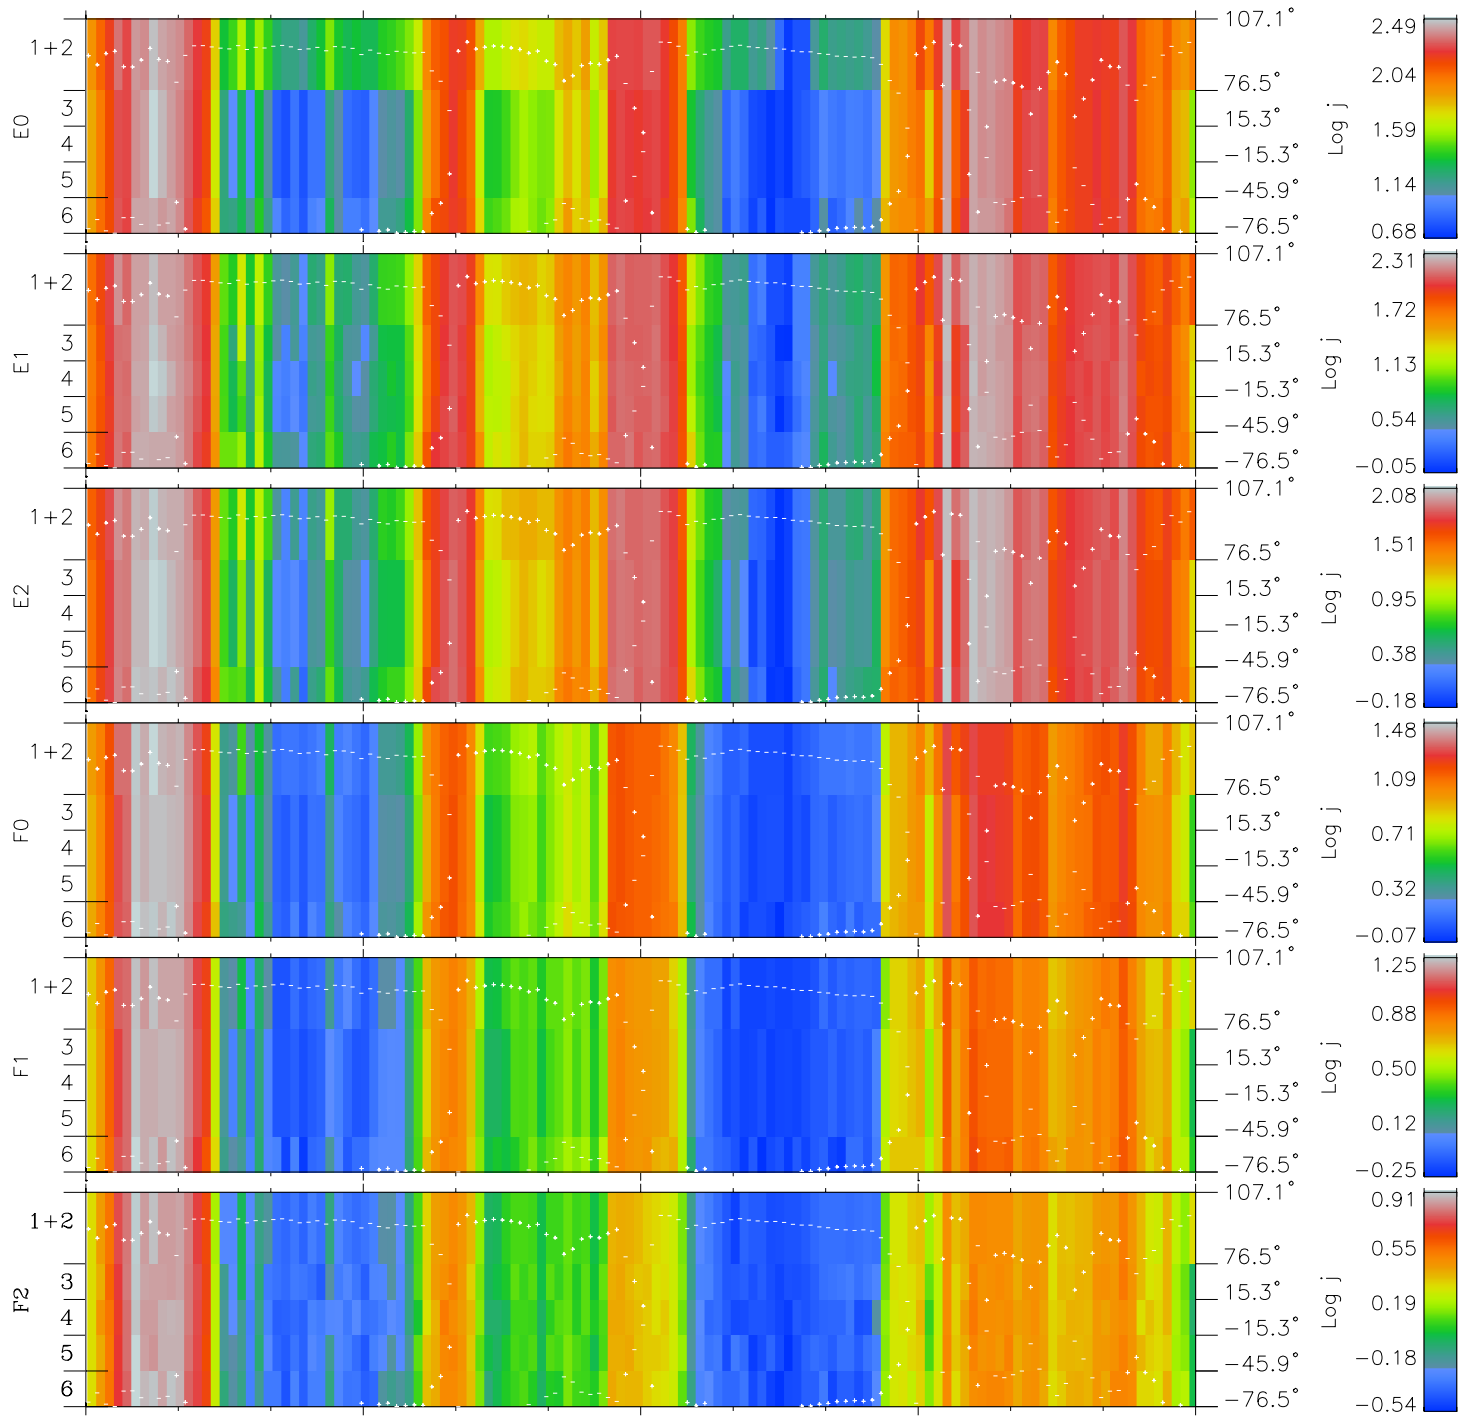

Galileo EPD Real Elevation Anisotropies 97149

Software Version: RTELEV_FLUX V 1.20
Data Production: 06-03-00
Plot Production: Sat Sep 15 08:52:21 2001
Color File: wondr3
Geofactor File: 1.1

| | | | | | |
|----------------------|--------|--------|--------|----------------------|------------------------|
| 00:00:00 1997-149 | 149-06 | 149-12 | 149-18 | 00:00:00 1997-150 | |
| + | + | + | + | + | X JSE(R _j) |
| -94.64 | -94.74 | -94.82 | -94.89 | -94.94 | Y JSE(R _j) |
| -25.54 | -26.08 | -26.62 | -27.15 | -27.68 | Z JSE(R _j) |
| 0.08 | 0.11 | 0.14 | 0.17 | 0.20 | |

- ◇ = Jupiter look direction
- = Corotation look direction