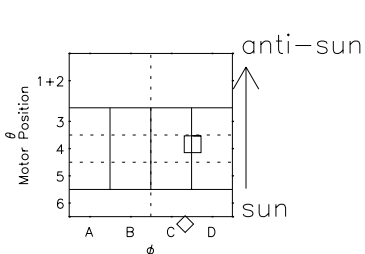

Galileo EPD Real Elevation Anisotropies 97149

Software Version: RTELEV_MEAN V 1.20
Data Production: 06-03-00
Plot Production: Sat Sep 15 08:52:03 2001
Color File: wondr3
Geofactor File: 1.1

- ◇ = Jupiter look direction
- = Corotation look direction