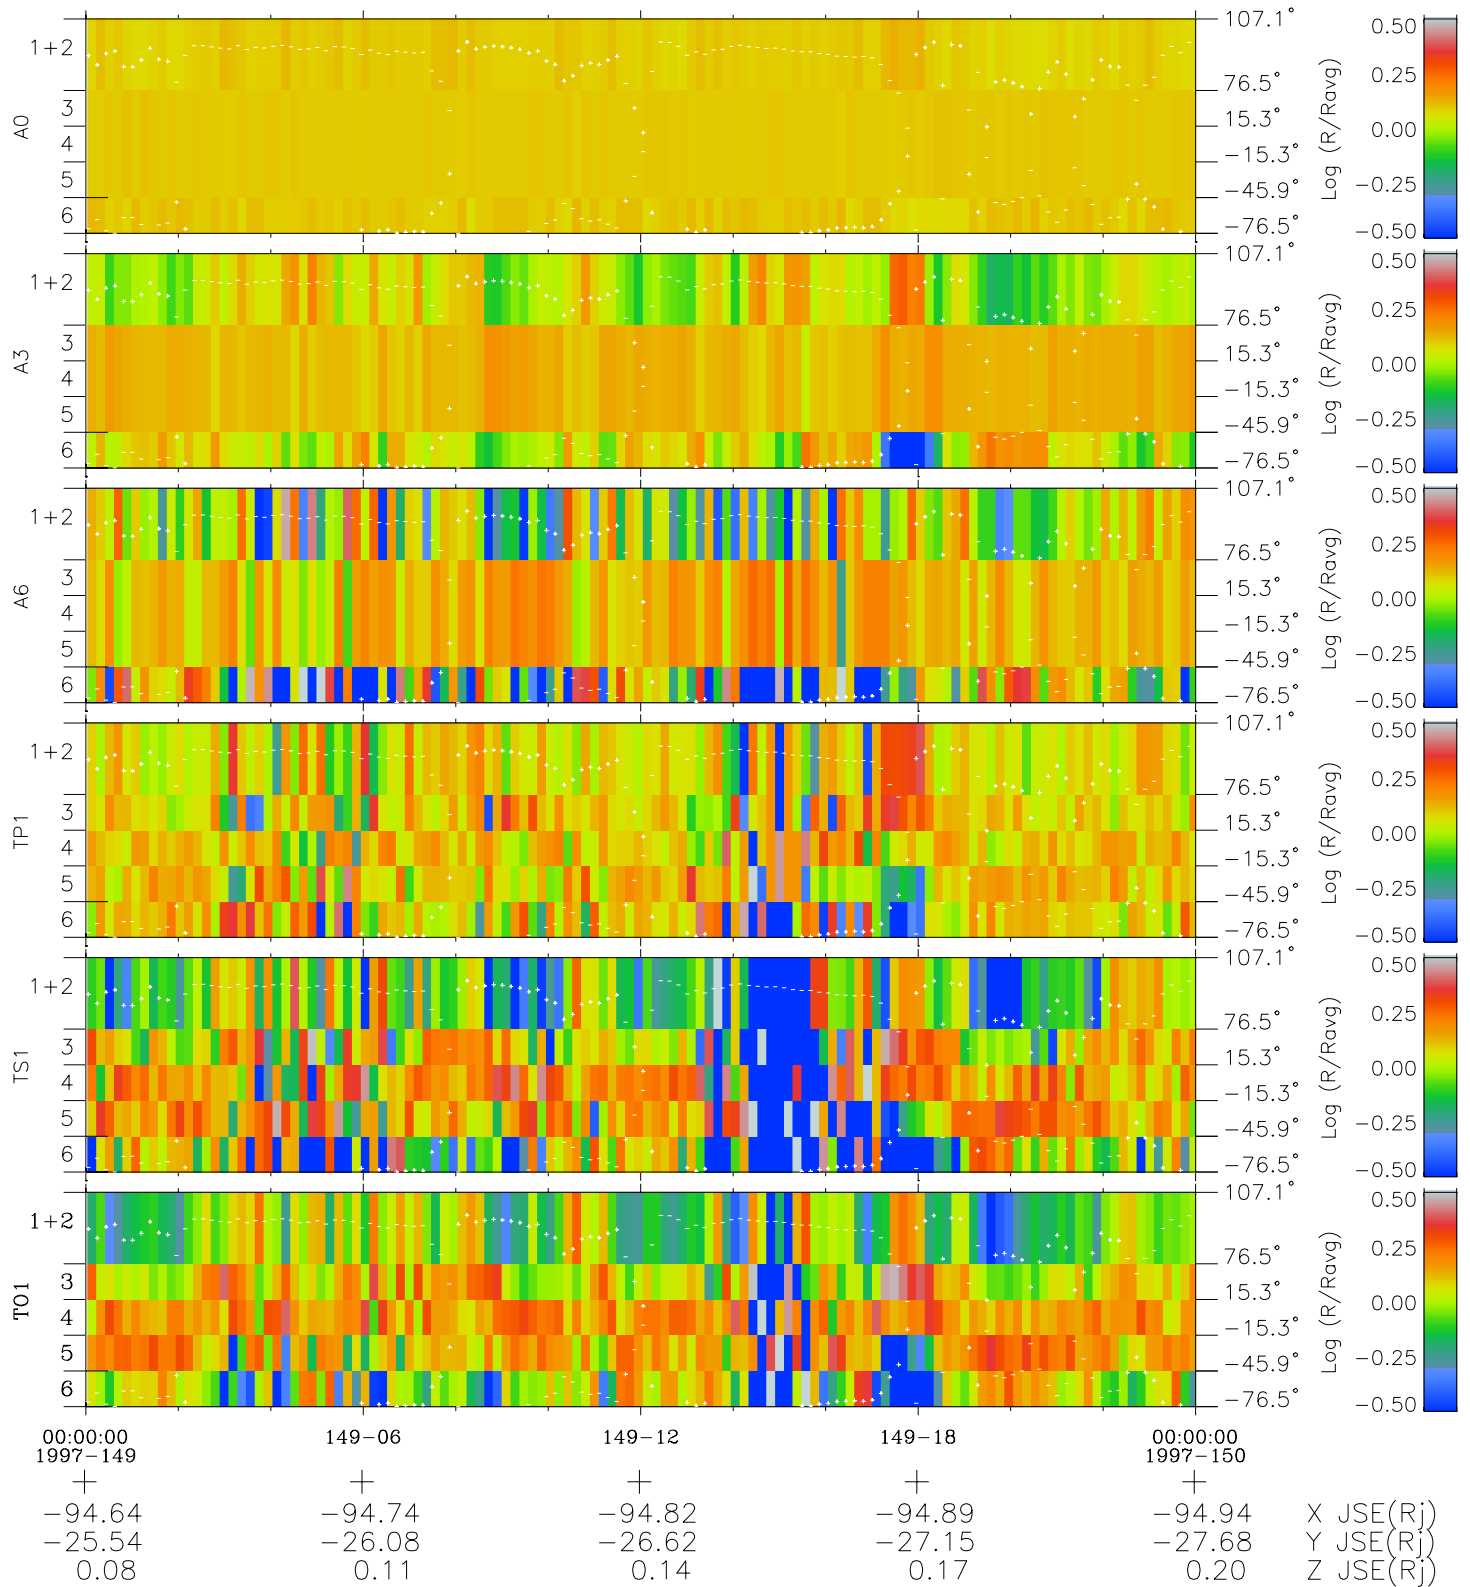

Galileo EPD Real Elevation Anisotropies 97149

Software Version: RTELEV_MEAN V 1.20
Data Production: 06-03-00
Plot Production: Sat Sep 15 08:52:03 2001
Color File: wondr3
Geofactor File: 1.1

- ◇ = Jupiter look direction
- = Corotation look direction