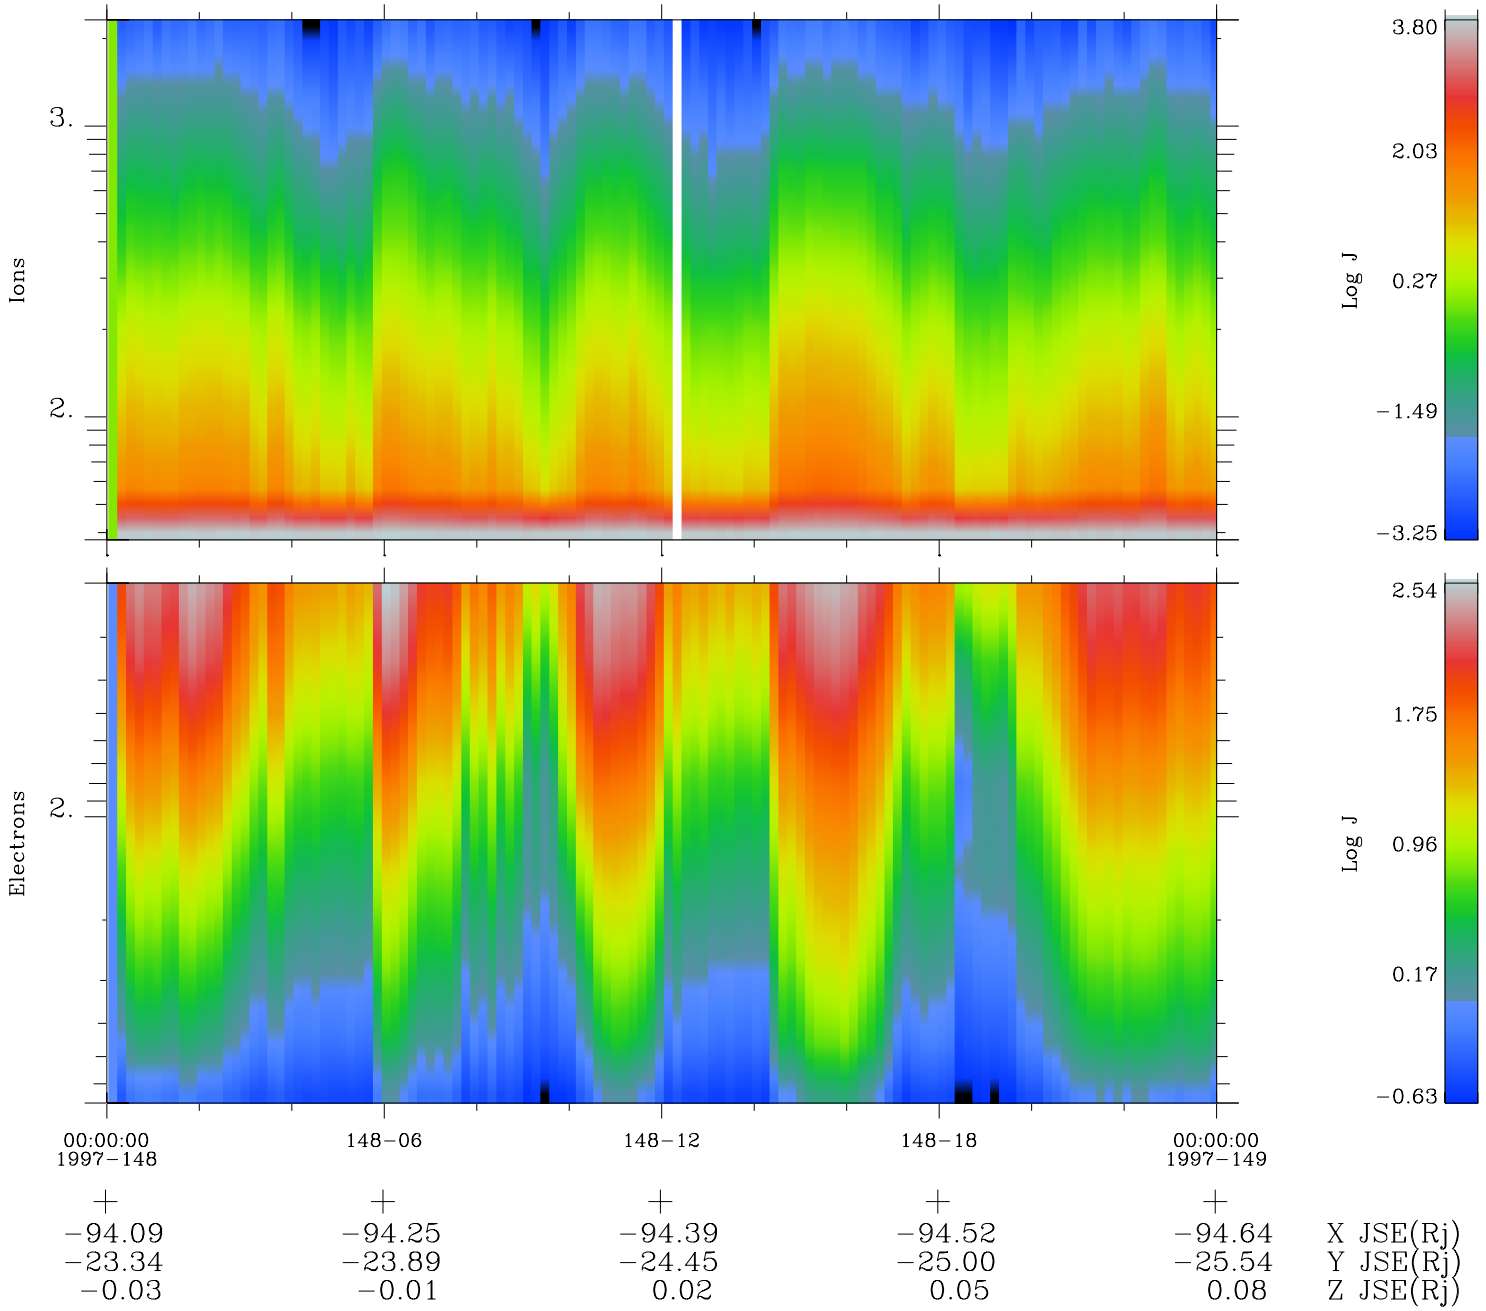

Galileo EPD Real Time Omni Spectrum 97148

Software Version: RTSPEC_OMNI V 1.20
 Data Production: 06-03-00
 Plot Production: Sat Sep 15 08:43:02 2001
 Color File: wondr3
 Geofactor File: 1.1

◇ = Jupiter look direction
 □ = Corotation look direction