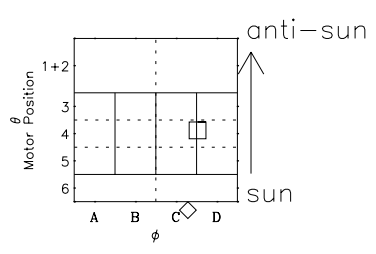

Galileo EPD Real Time Omni Spectrum 97148

Software Version: RTSPEC_OMNI V 1.20
 Data Production: 06-03-00
 Plot Production: Sat Sep 15 08:43:02 2001
 Color File: wondr3
 Geofactor File: 1.1

◇ = Jupiter look direction
 □ = Corotation look direction