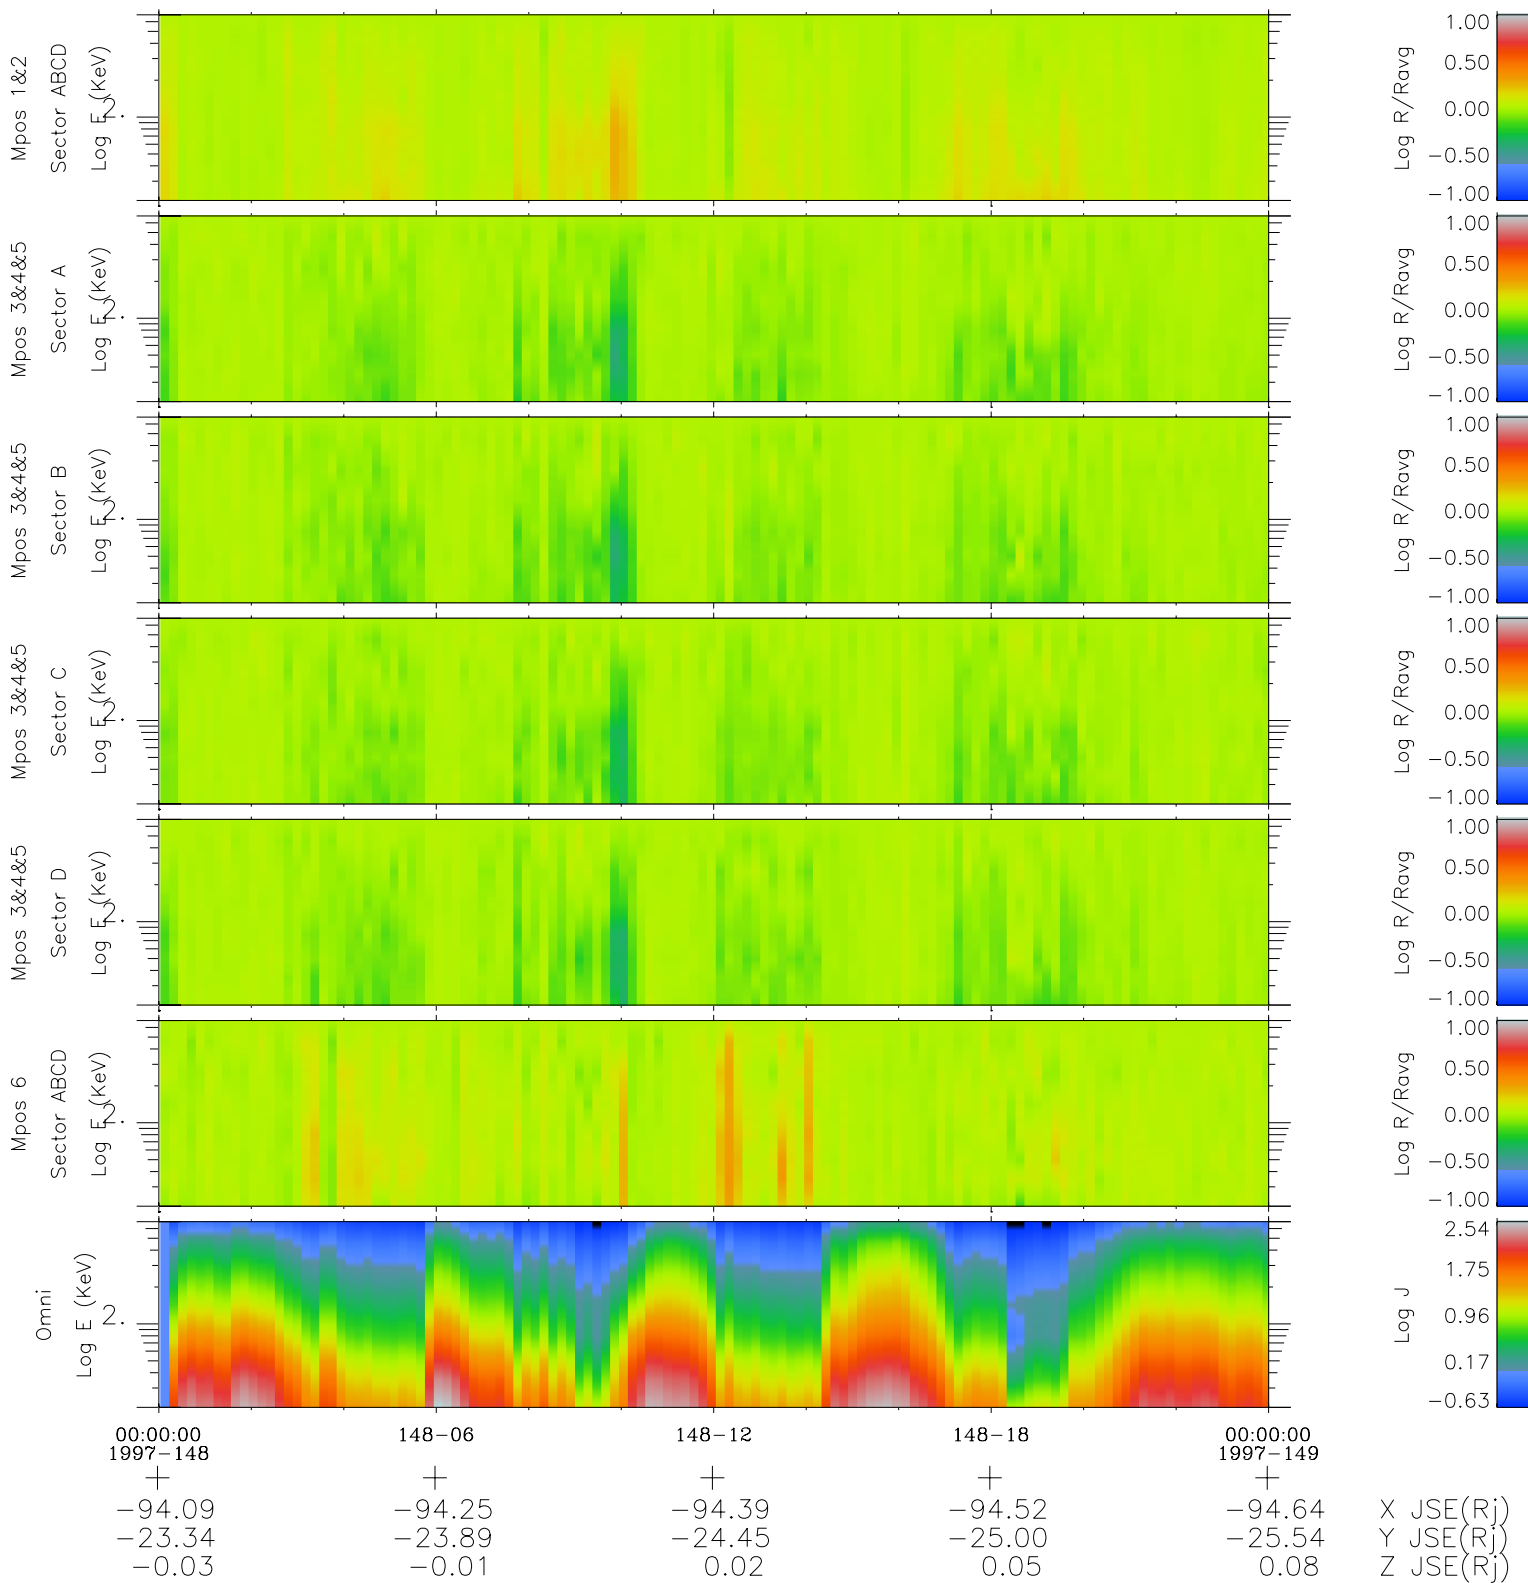

Galileo EPD Real Time R6 Electrons Spectra 97148

Software Version: RTSPEC_R6 V 1.20
 Data Production: 06-03-00
 Plot Production: Sat Sep 15 08:42:55 2001
 Color File: wondr3
 Geofactor File: 1.1

- ◇ = Jupiter look direction
- = Corotation look direction