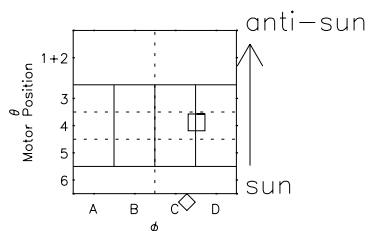

Galileo EPD Real Time R6 Electrons Spectra 97148

Software Version: RTSPEC_R6 V 1.20
 Data Production: 06-03-00
 Plot Production: Sat Sep 15 08:42:55 2001
 Color File: wondr3
 Geofactor File: 1.1

- ◇ = Jupiter look direction
- = Corotation look direction