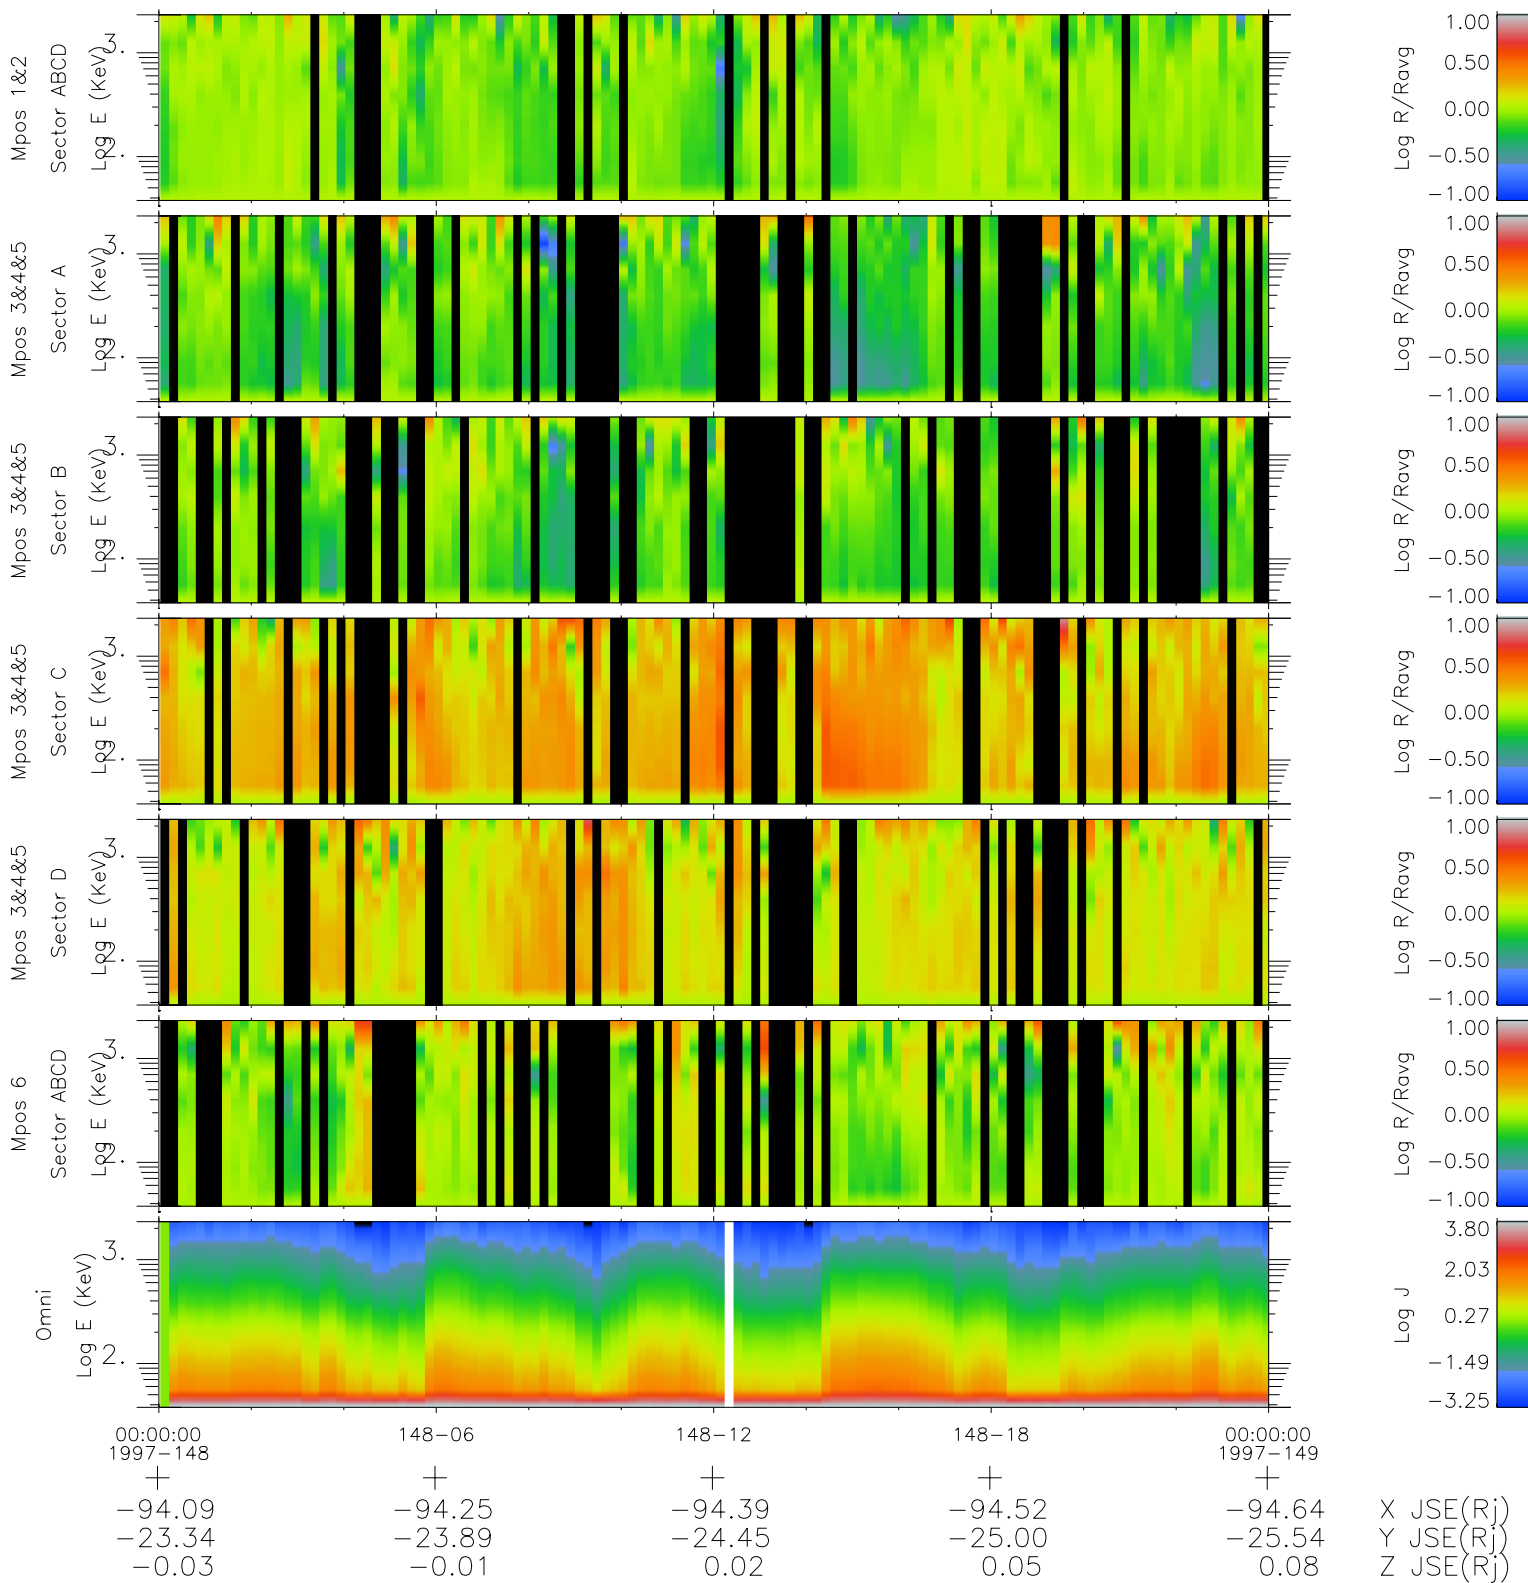

Galileo EPD Real Time R6 Ions Spectra 97148

Software Version: RTSPEC_R6 V 1.20
 Data Production: 06-03-00
 Plot Production: Sat Sep 15 08:42:49 2001
 Color File: wondr3
 Geofactor File: 1.1

- ◇ = Jupiter look direction
- = Corotation look direction