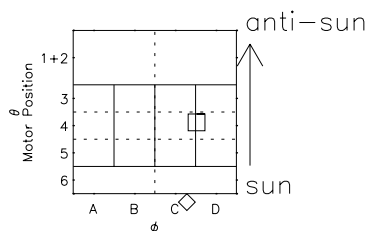

Galileo EPD Real Time R6 Ions Spectra 97148

Software Version: RTSPEC_R6 V 1.20
 Data Production: 06-03-00
 Plot Production: Sat Sep 15 08:42:49 2001
 Color File: wondr3
 Geofactor File: 1.1

- ◇ = Jupiter look direction
- = Corotation look direction