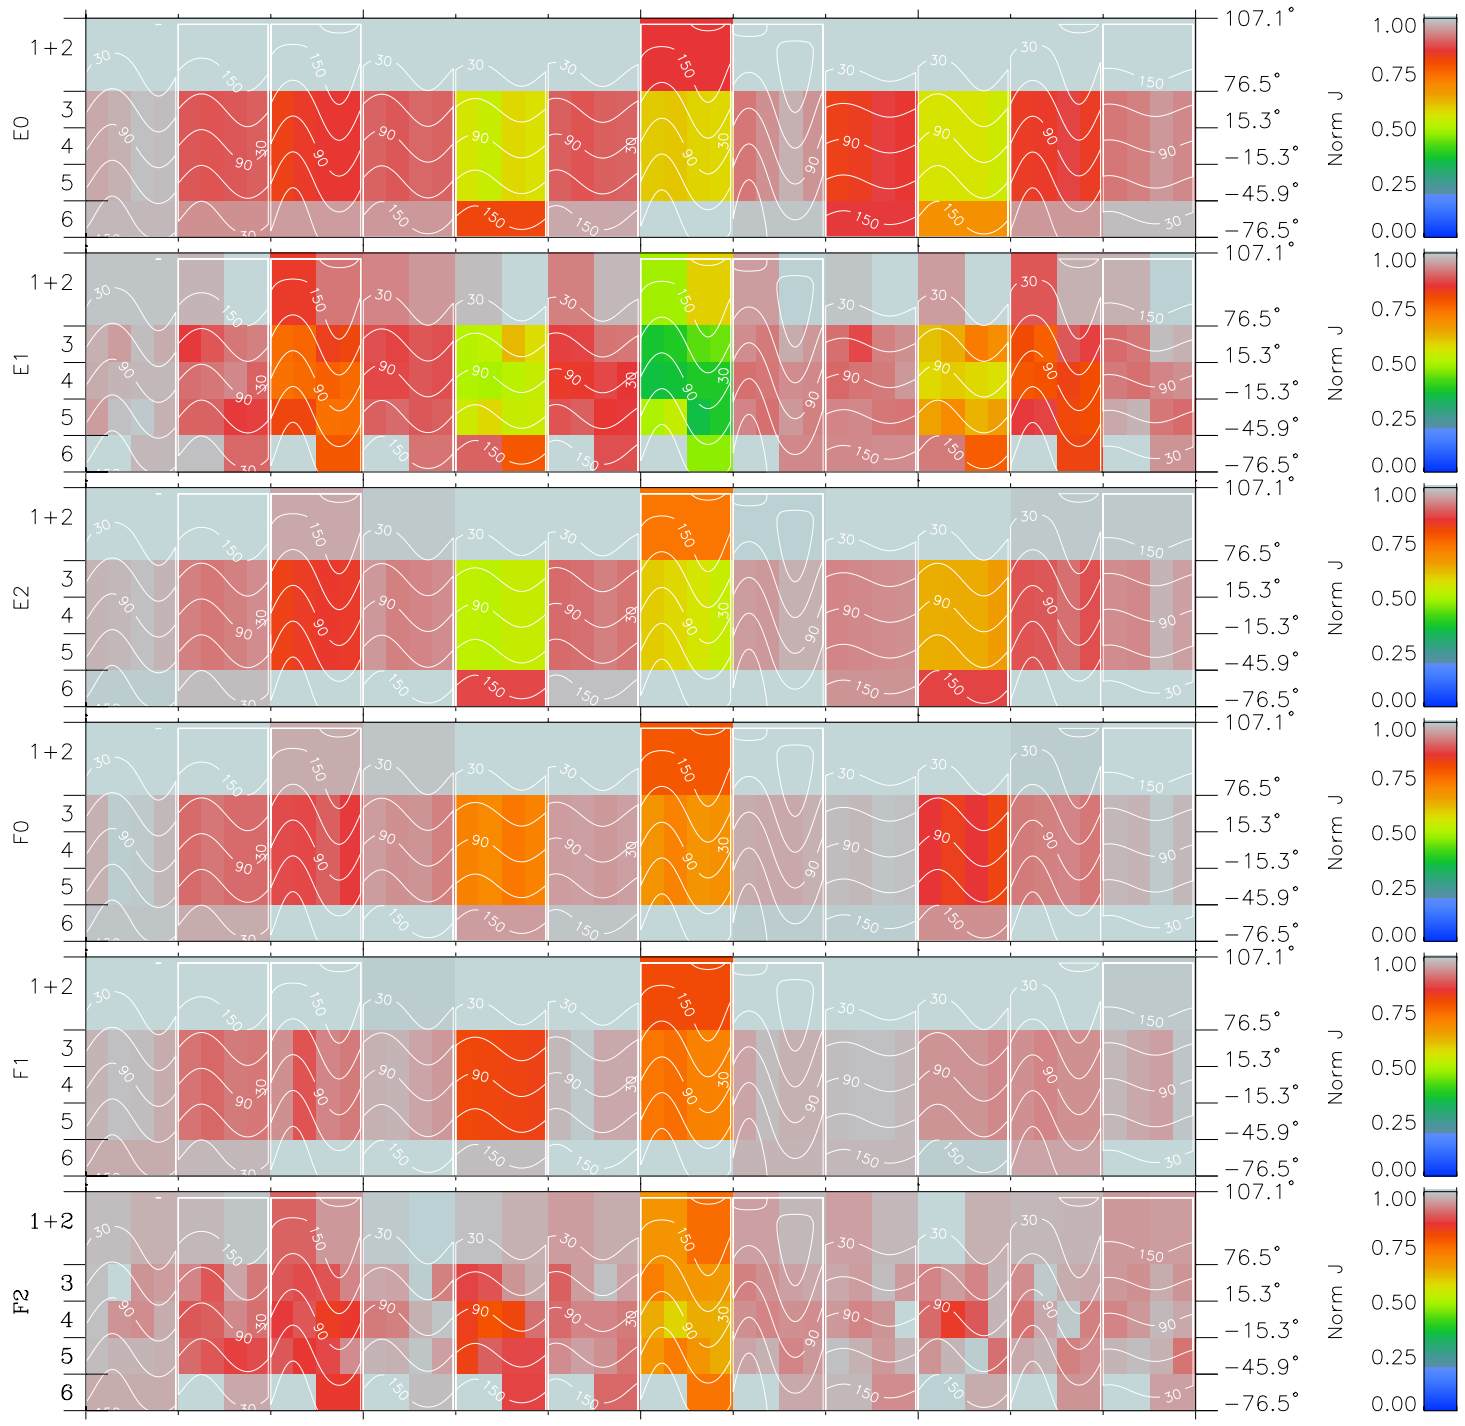

# Galileo EPD Real Time All-Sky Anisotropies 97148

Software Version: RTSKY\_NORM V 1.20  
 Data Production: 06-03-00  
 Plot Production: Sat Sep 15 08:43:47 2001  
 Color File: wondr3  
 Geofactor File: 1.1

00:00:00 1997-148	148-06	148-12	148-18	00:00:00 1997-149	
+	+	+	+	+	X JSE(R <sub>j</sub> )
-94.09	-94.25	-94.39	-94.52	-94.64	Y JSE(R <sub>j</sub> )
-23.34	-23.89	-24.45	-25.00	-25.54	Z JSE(R <sub>j</sub> )
-0.03	-0.01	0.02	0.05	0.08	

- ◇ = Jupiter look direction
- = Corotation look direction