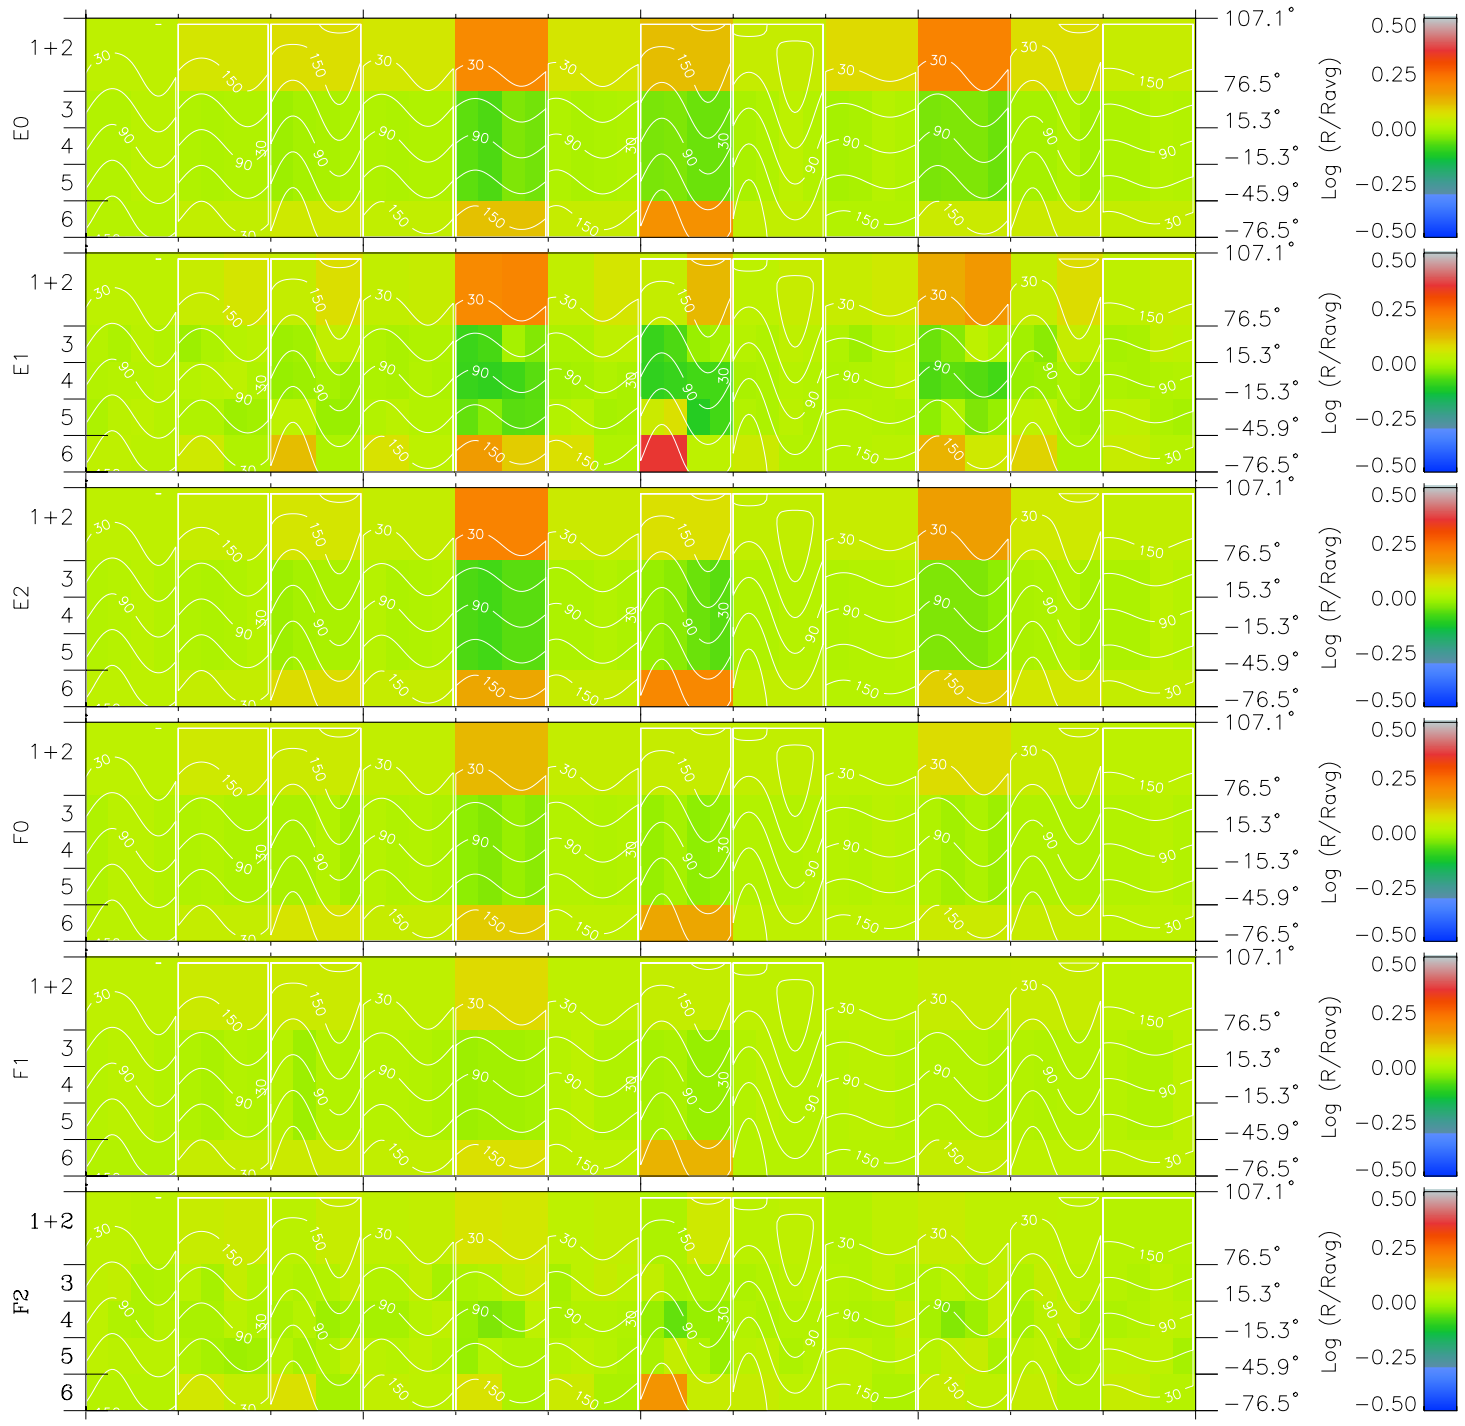

Galileo EPD Real Time All-Sky Anisotropies 97148

Software Version: RTSKY_MEAN V 1.20
 Data Production: 06-03-00
 Plot Production: Sat Sep 15 08:43:17 2001
 Color File: wondr3
 Geofactor File: 1.1

00:00:00 1997-148	148-06	148-12	148-18	00:00:00 1997-149	
+	+	+	+	+	
-94.09	-94.25	-94.39	-94.52	-94.64	X JSE(R _j)
-23.34	-23.89	-24.45	-25.00	-25.54	Y JSE(R _j)
-0.03	-0.01	0.02	0.05	0.08	Z JSE(R _j)

- ◇ = Jupiter look direction
- = Corotation look direction