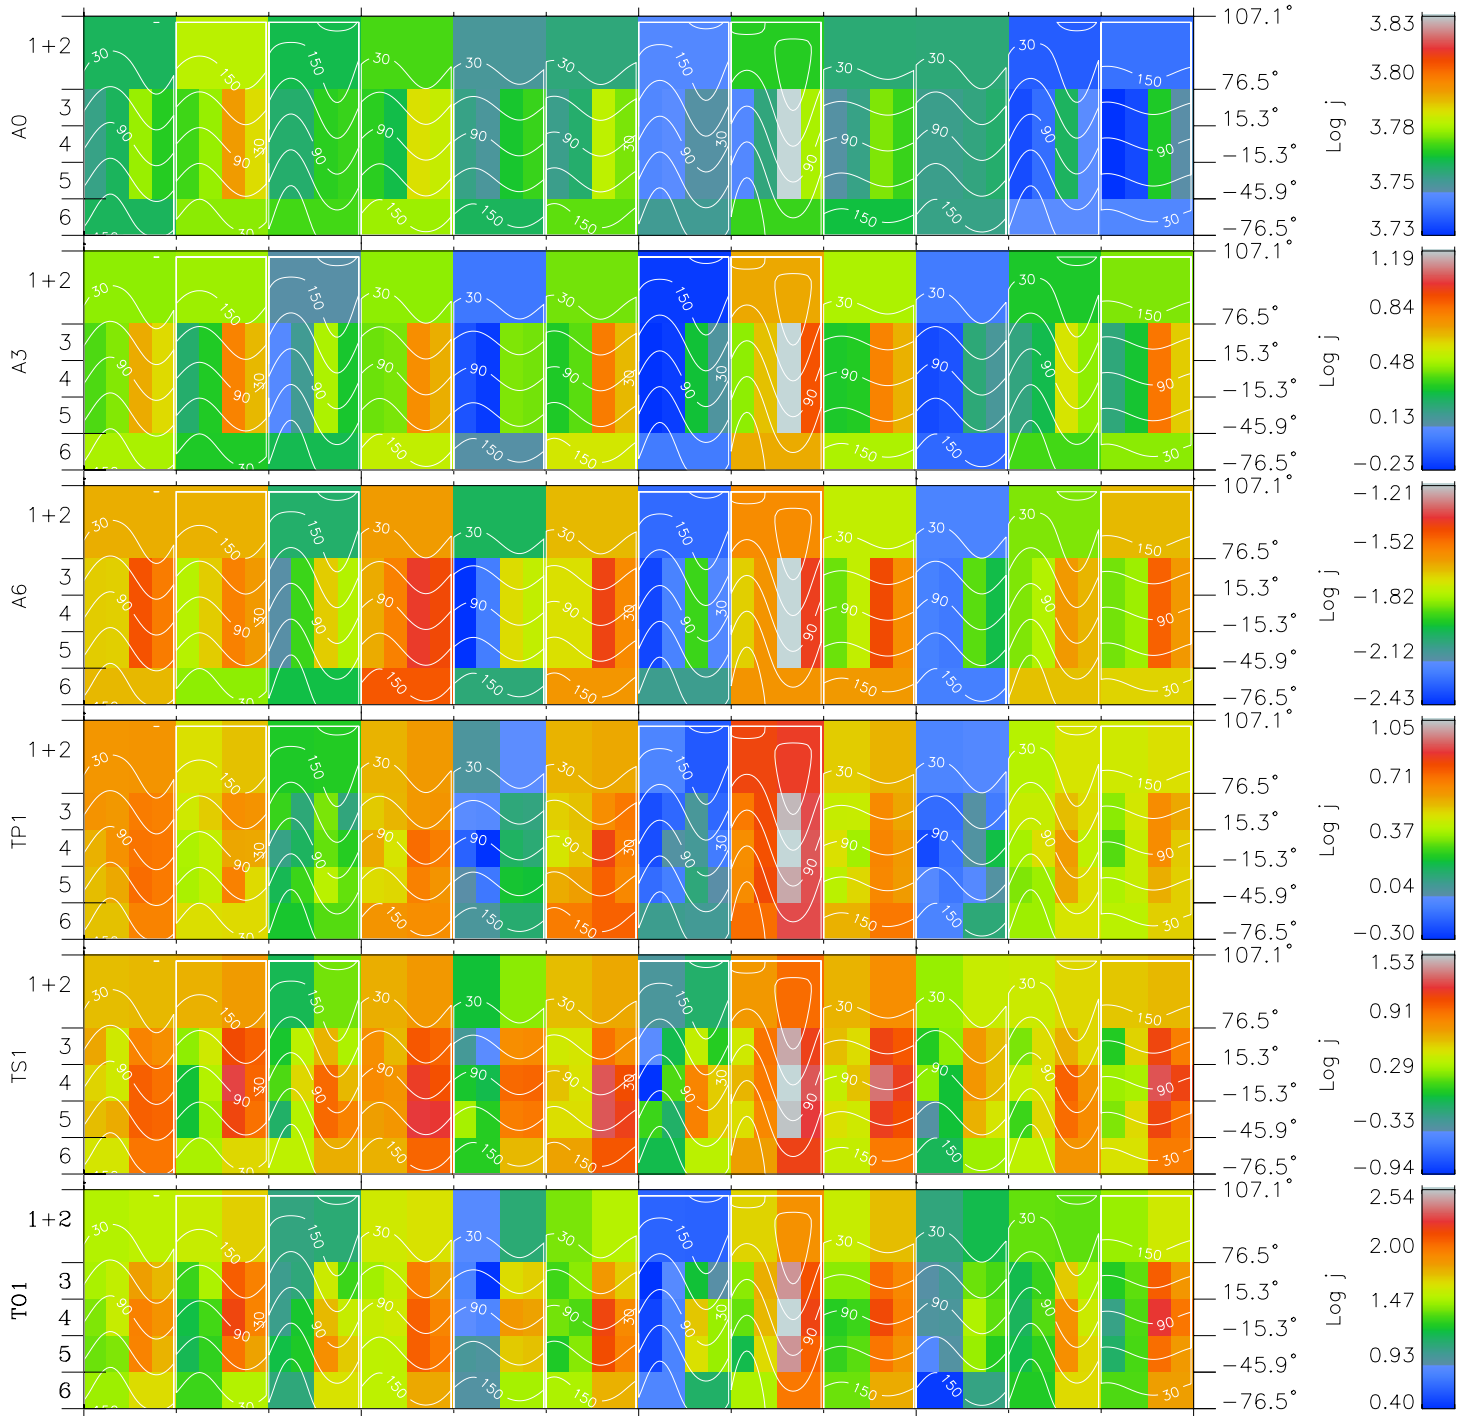

# Galileo EPD Real Time All-Sky Anisotropies 97148

Software Version: RTSKY\_FLUX V 1.20  
 Data Production: 06-03-00  
 Plot Production: Sat Sep 15 08:43:25 2001  
 Color File: wondr3  
 Geofactor File: 1.1

00:00:00 1997-148	148-06	148-12	148-18	00:00:00 1997-149	X JSE(R <sub>j</sub> )
+	+	+	+	+	Y JSE(R <sub>j</sub> )
-94.09	-94.25	-94.39	-94.52	-94.64	Z JSE(R <sub>j</sub> )
-23.34	-23.89	-24.45	-25.00	-25.54	
-0.03	-0.01	0.02	0.05	0.08	

- ◇ = Jupiter look direction
- = Corotation look direction