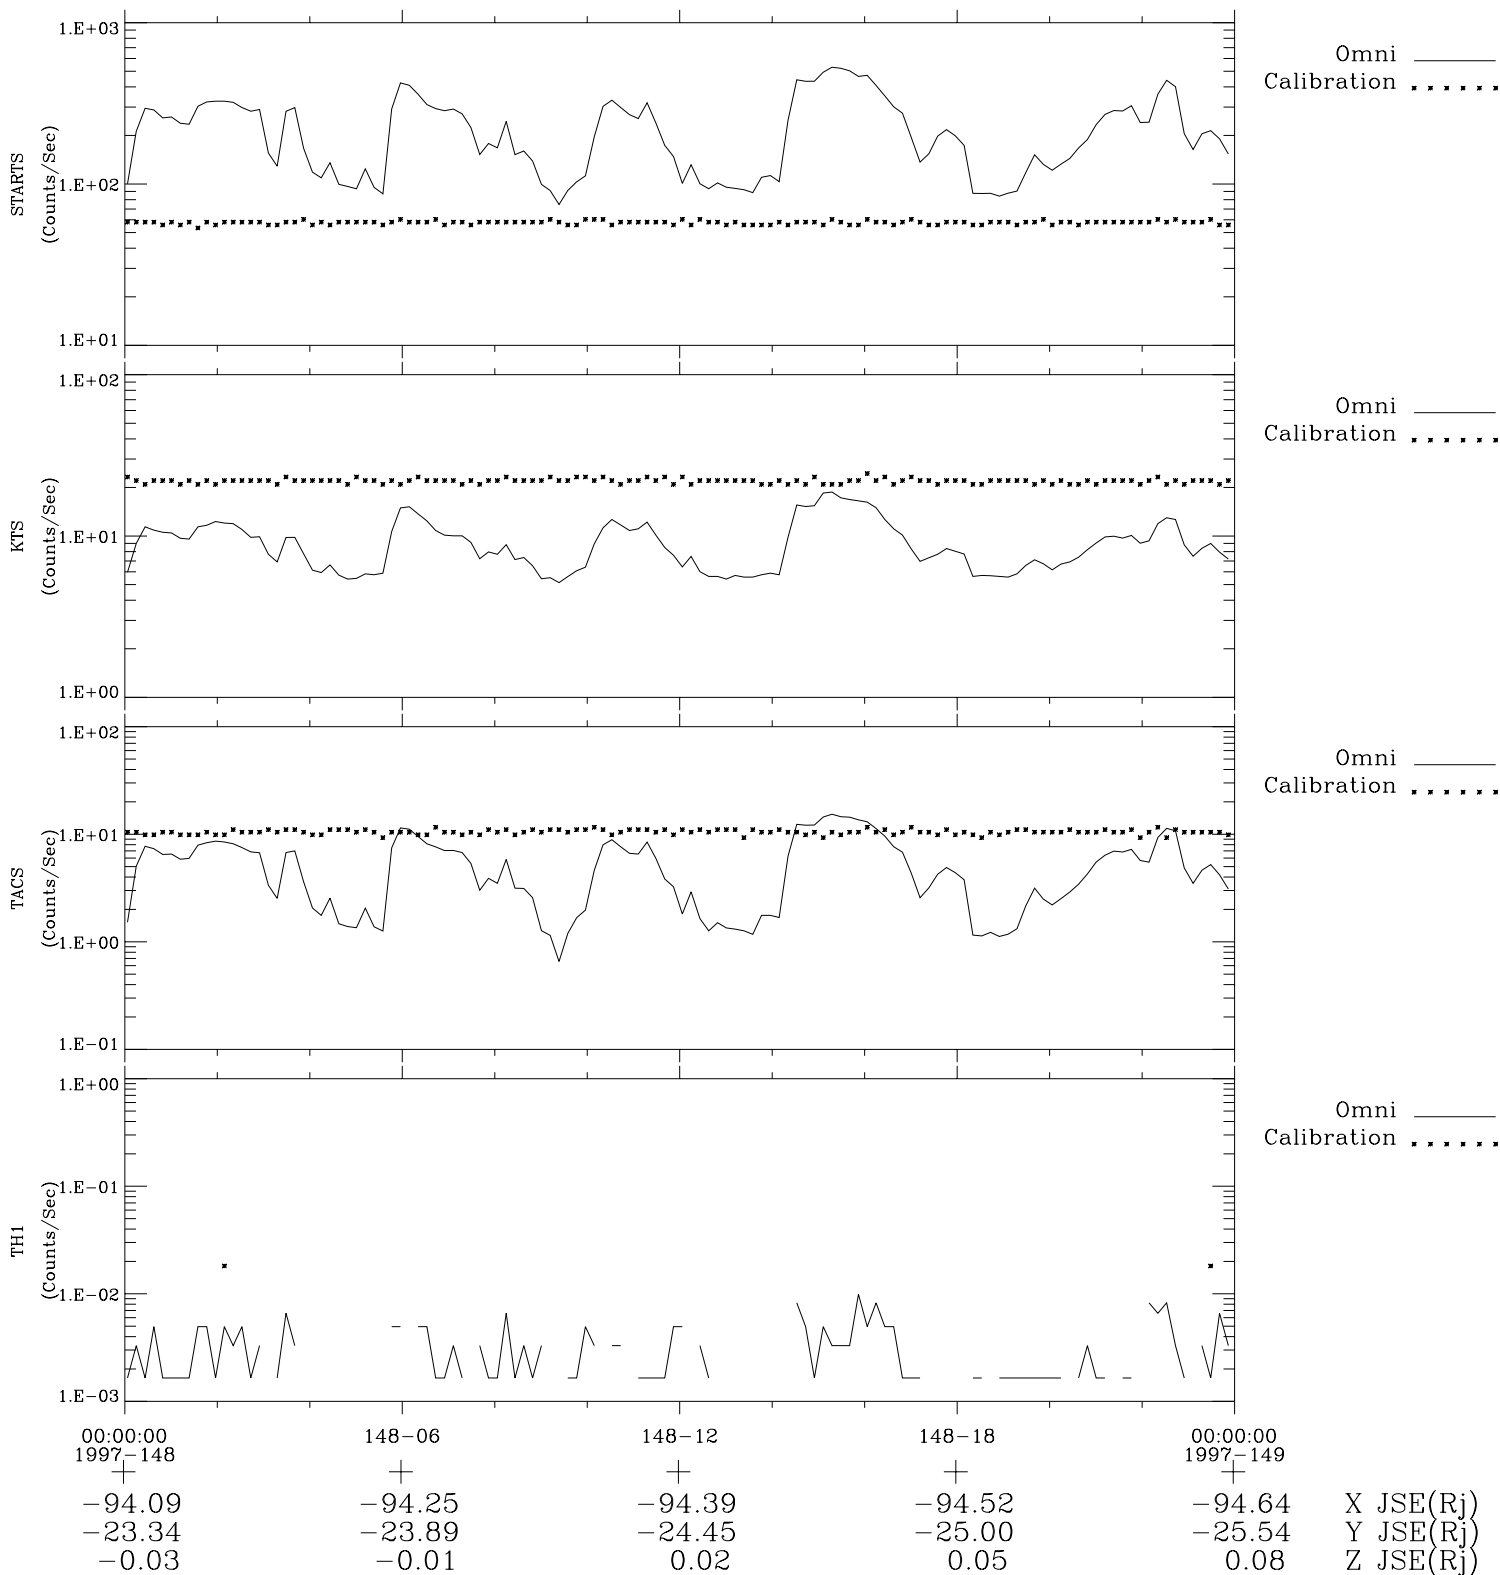

Galileo EPD Real-Time Omni 97148

Software Version: RTLINE_OMNI V 1.20
Data Production: 06-03-00
Plot Production: Sat Sep 15 08:45:06 2001

- ◇ = Jupiter look direction
- = Corotation look direction