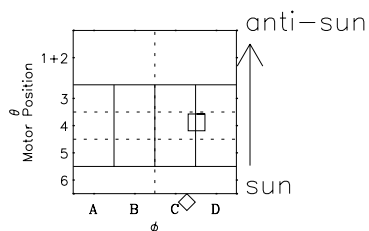

Galileo EPD Real-Time Omni 97148

Software Version: RTLINE_OMNI V 1.20
Data Production: 06-03-00
Plot Production: Sat Sep 15 08:45:06 2001

- ◇ = Jupiter look direction
- = Corotation look direction