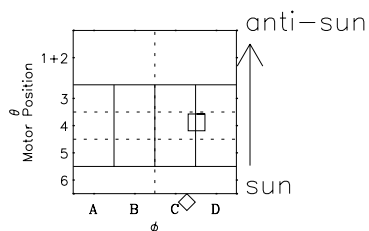

Galileo EPD Real-Time Omni 97148

Software Version: RTLINE_OMNI V 1.20
Data Production: 06-03-00
Plot Production: Sat Sep 15 08:45:06 2001

◇ = Jupiter look direction
□ = Corotation look direction