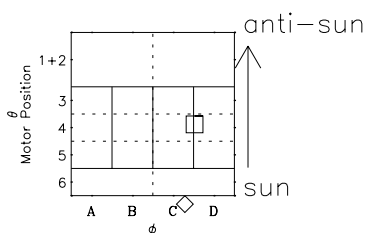

Galileo EPD Real-Time Omni 97148

Software Version: RTLINE_OMNI V 1.20
Data Production: 06-03-00
Plot Production: Sat Sep 15 08:45:05 2001

- ◇ = Jupiter look direction
- = Corotation look direction