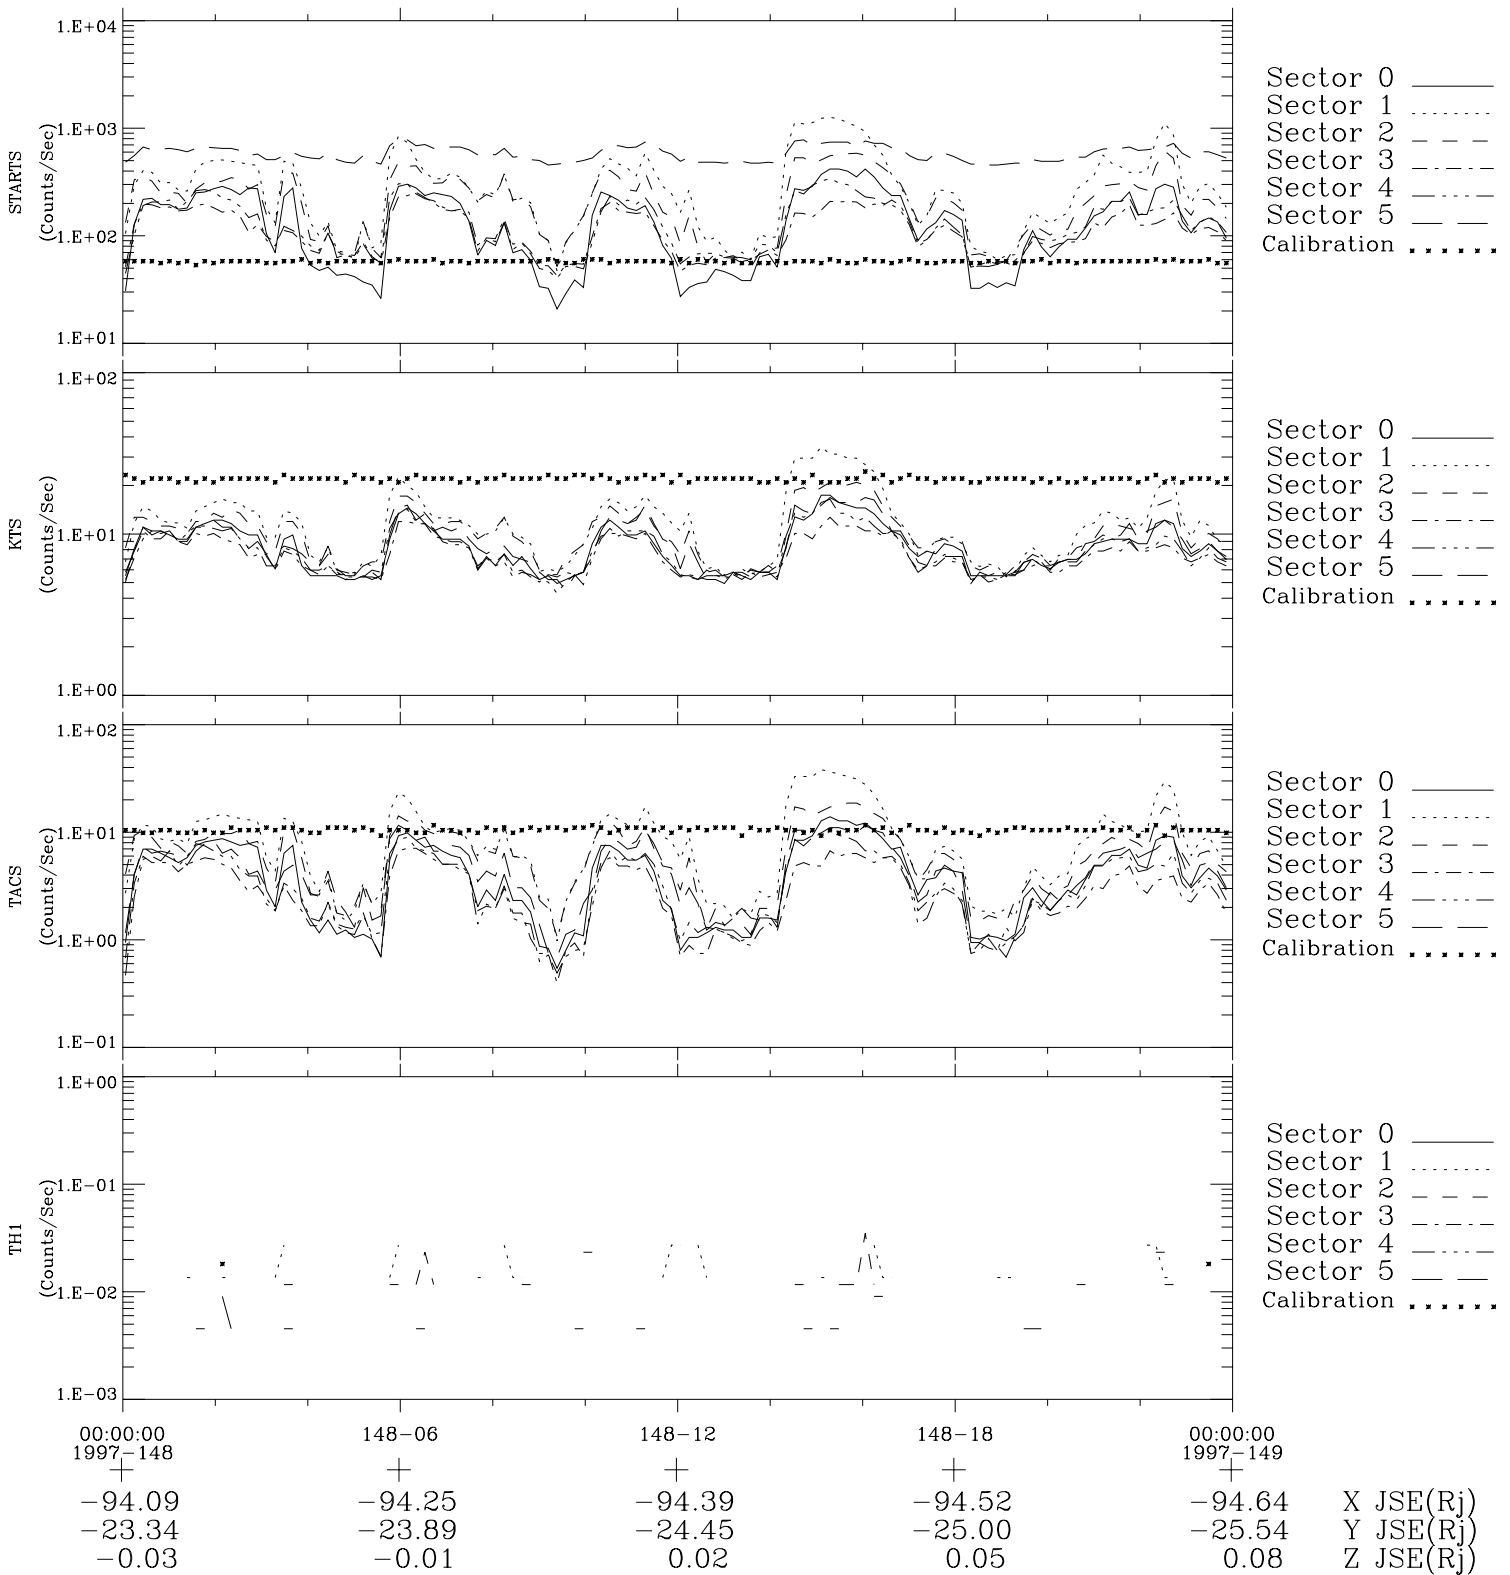

# Galileo EPD Real-Time Six-Sector 97148

Software Version: RTLINE\_R6 V 1.20  
Data Production: 06-03-00  
Plot Production: Sat Sep 15 08:45:14 2001

◇ = Jupiter look direction  
□ = Corotation look direction