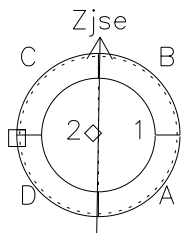

# Galileo EPD Real-Time Six-Sector 97148

Software Version: RTLINE\_R6 V 1.20  
Data Production: 06-03-00  
Plot Production: Sat Sep 15 08:45:14 2001

◇ = Jupiter look direction  
□ = Corotation look direction