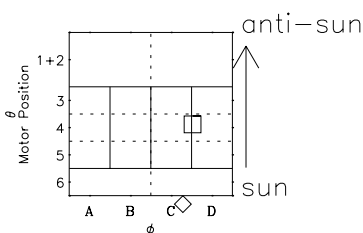

# Galileo EPD Real-Time Six-Sector 97148

Software Version: RTLINE\_R6 V 1.20  
Data Production: 06-03-00  
Plot Production: Sat Sep 15 08:45:14 2001

◇ = Jupiter look direction  
□ = Corotation look direction