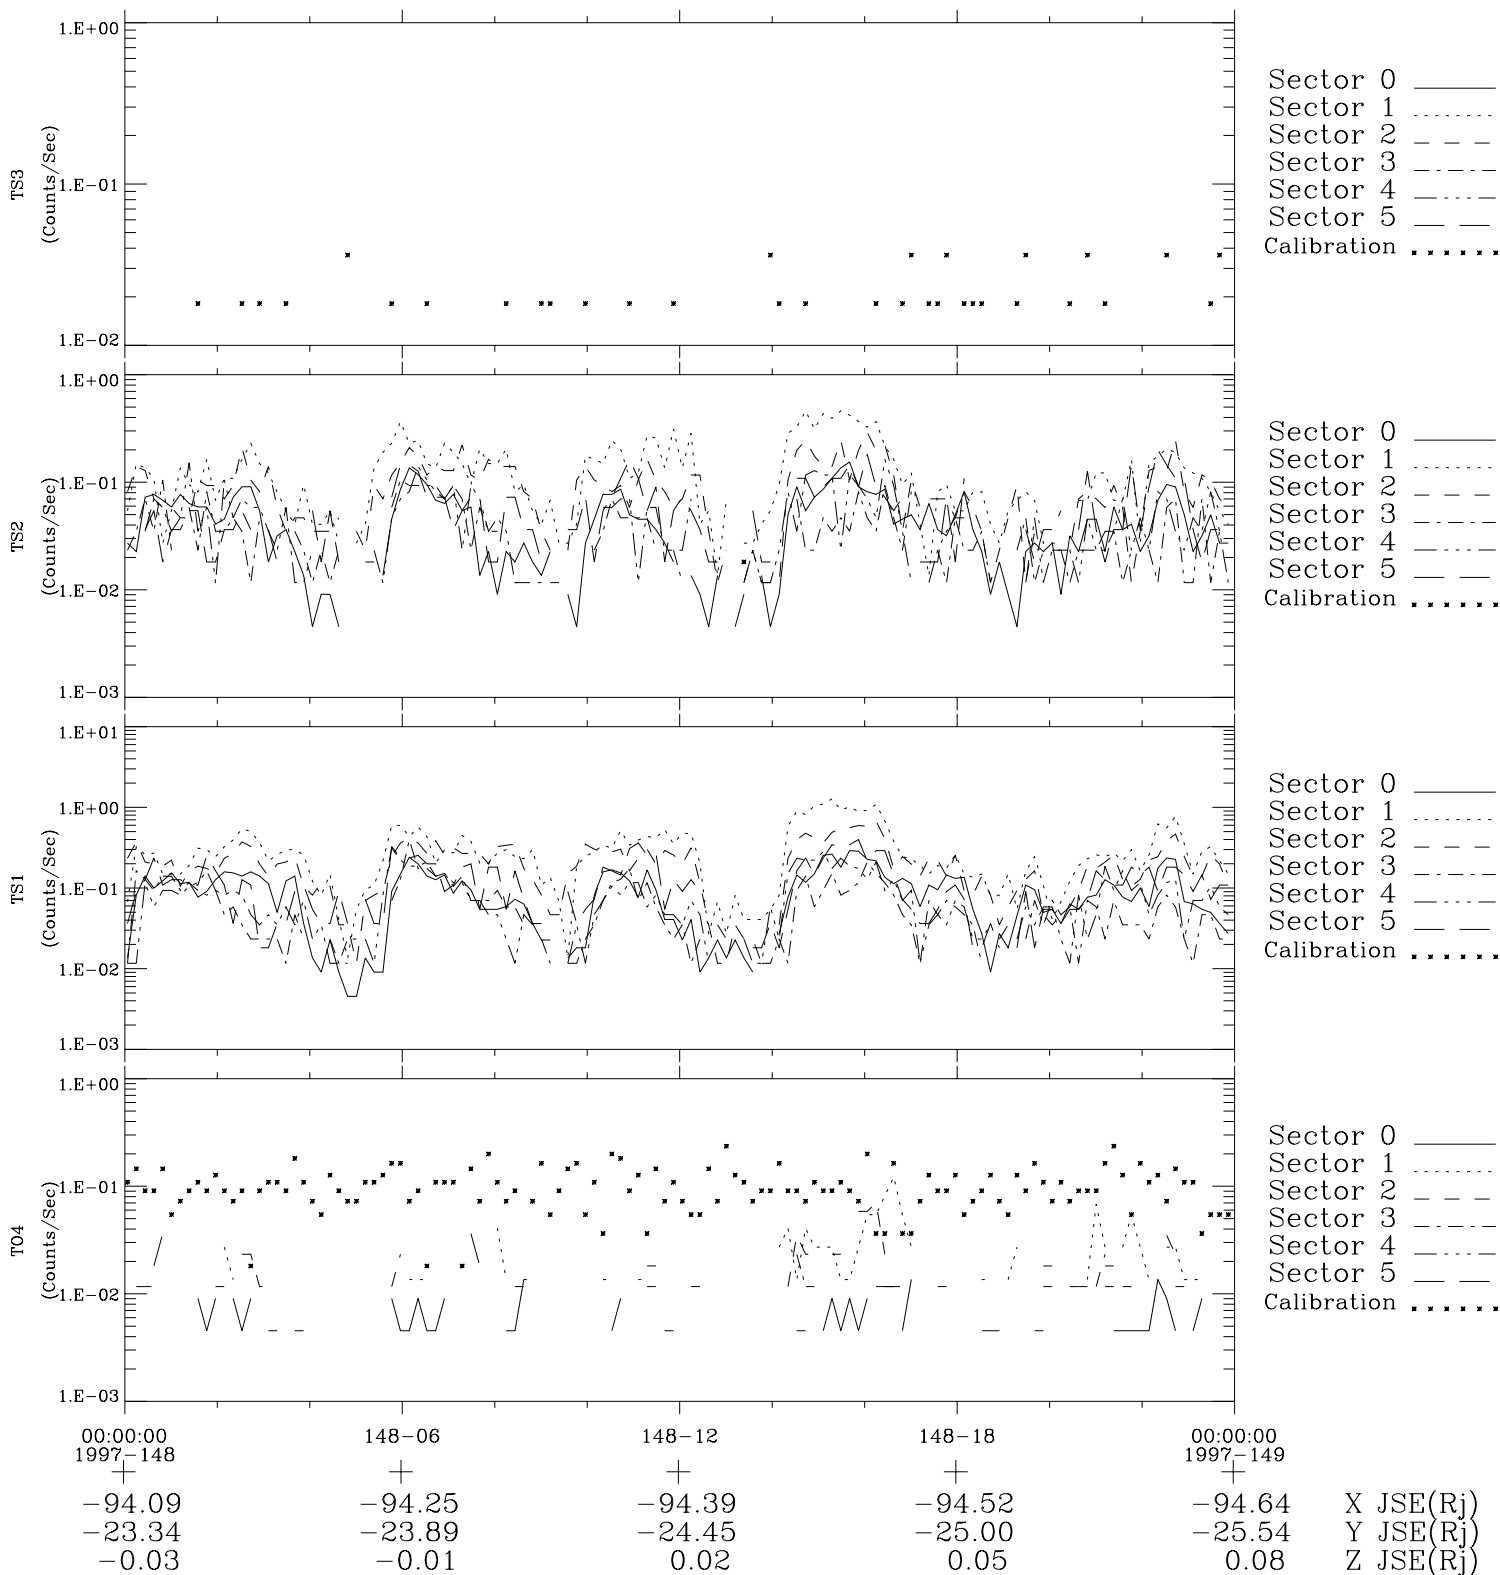

Galileo EPD Real-Time Six-Sector 97148

Software Version: RTLINE_R6 V 1.20
Data Production: 06-03-00
Plot Production: Sat Sep 15 08:45:13 2001

◇ = Jupiter look direction
□ = Corotation look direction