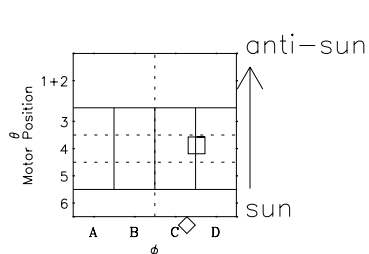

Galileo EPD Real-Time Six-Sector 97148

Software Version: RTLINE_R6 V 1.20
Data Production: 06-03-00
Plot Production: Sat Sep 15 08:45:13 2001

◇ = Jupiter look direction
□ = Corotation look direction