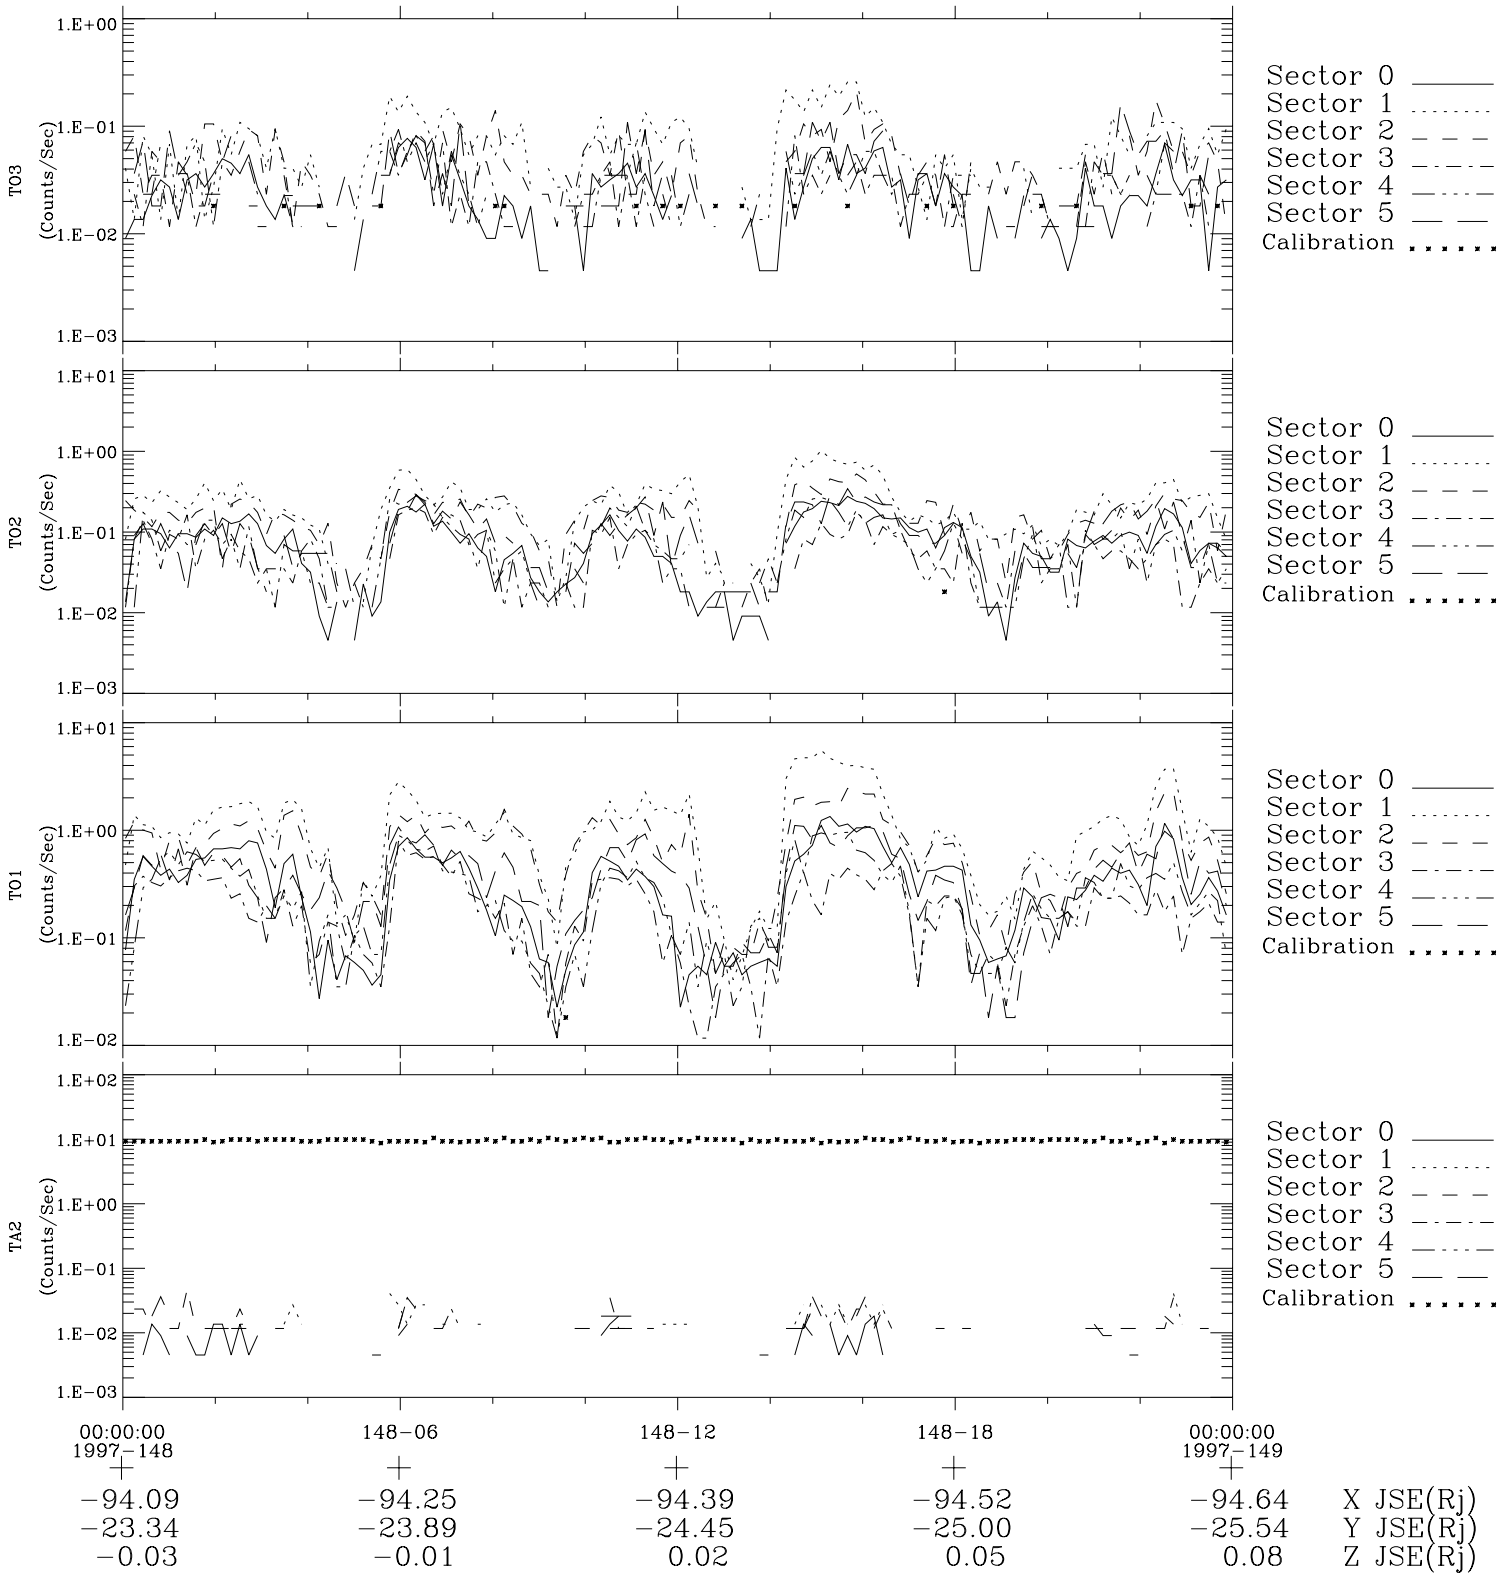

Galileo EPD Real-Time Six-Sector 97148

Software Version: RTLINE_R6 V 1.20
Data Production: 06-03-00
Plot Production: Sat Sep 15 08:45:12 2001

◇ = Jupiter look direction
□ = Corotation look direction