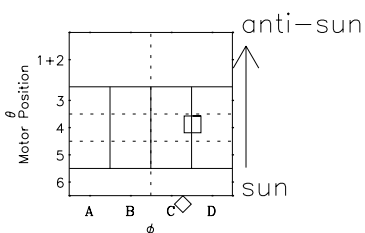

Galileo EPD Real-Time Six-Sector 97148

Software Version: RTLINE_R6 V 1.20
Data Production: 06-03-00
Plot Production: Sat Sep 15 08:45:12 2001

◇ = Jupiter look direction
□ = Corotation look direction