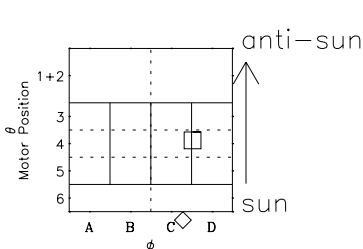

Galileo EPD Real-Time Six-Sector 97148

Software Version: RTLINE_R6 V 1.20
Data Production: 06-03-00
Plot Production: Sat Sep 15 08:45:12 2001

◇ = Jupiter look direction
□ = Corotation look direction