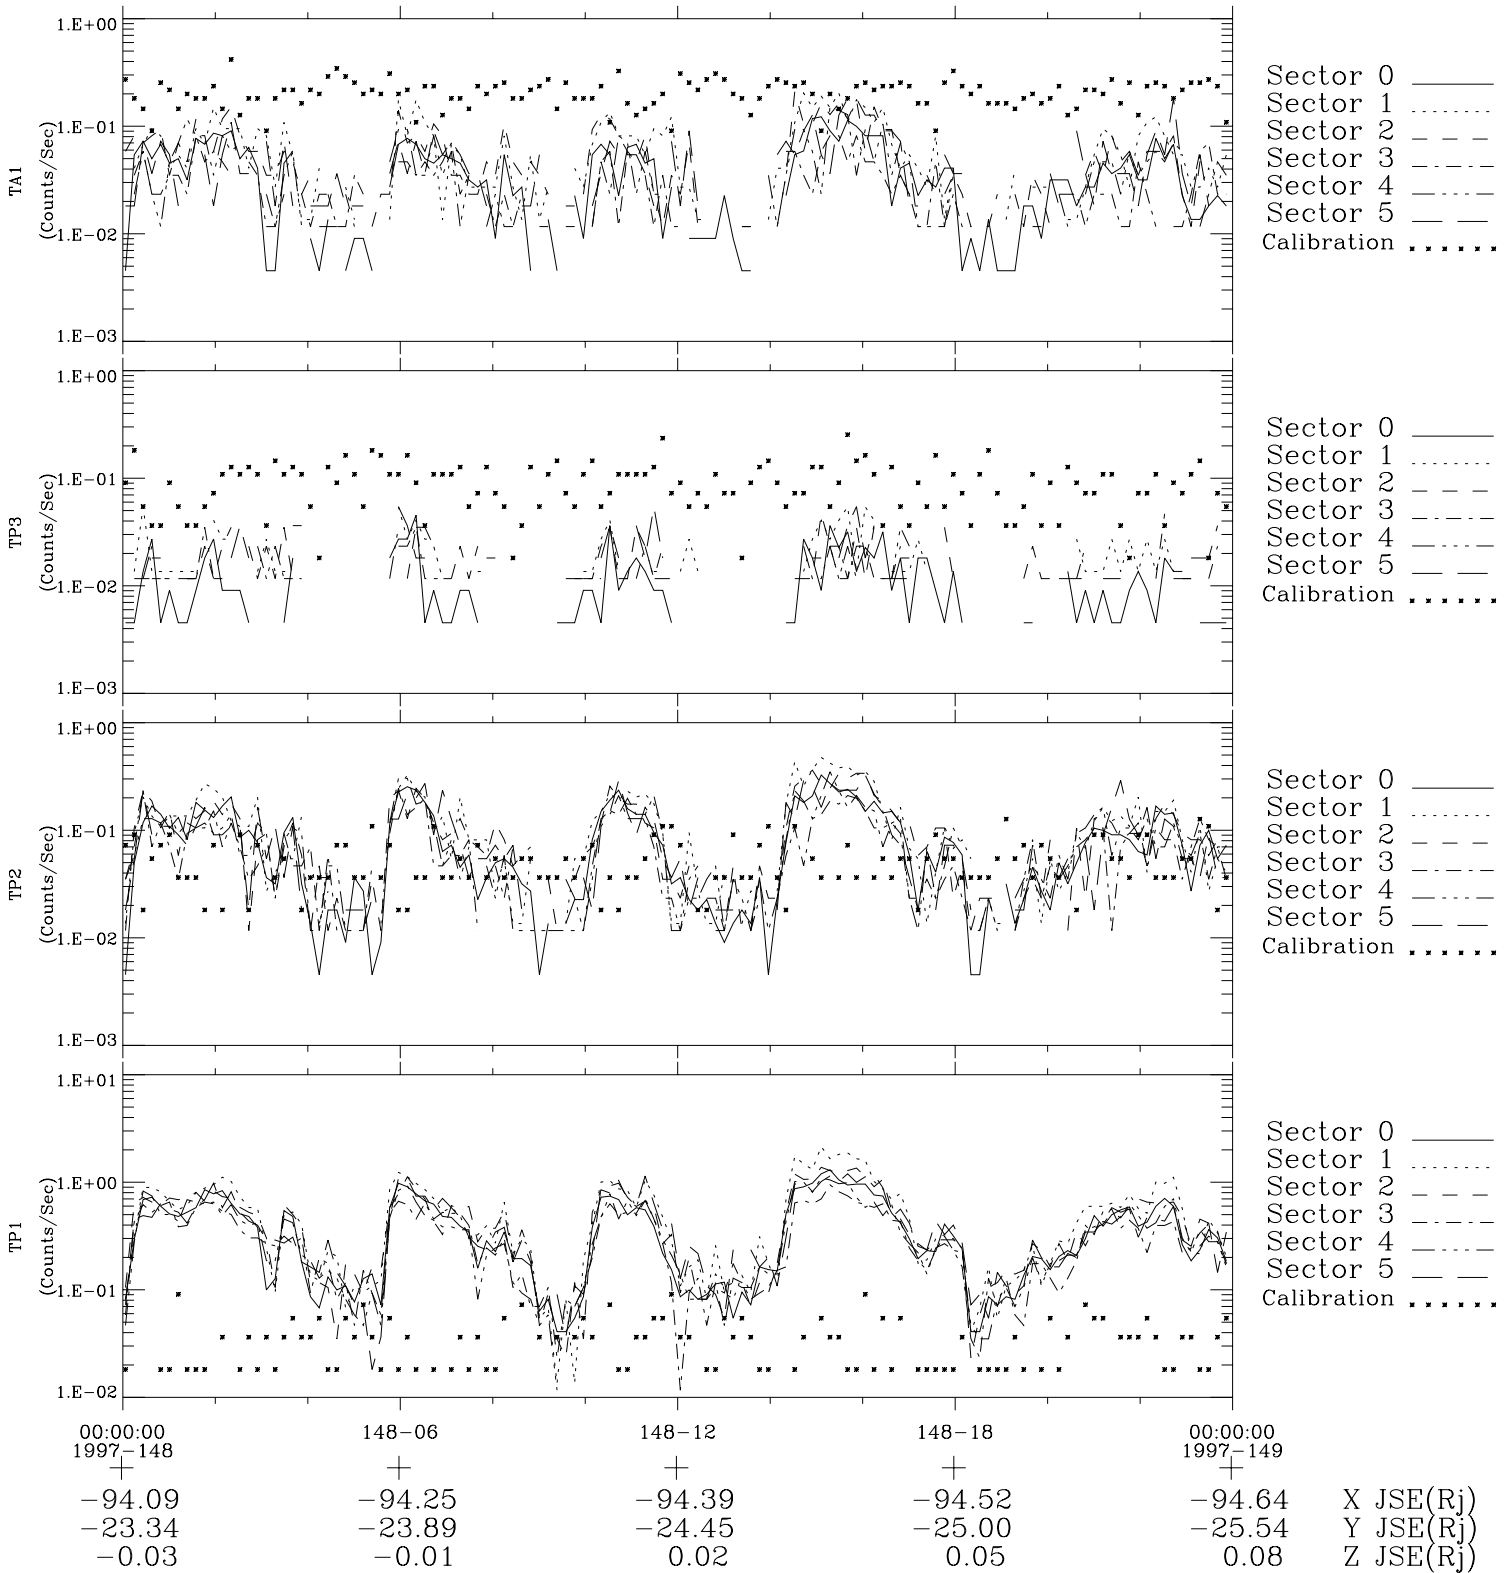

Galileo EPD Real-Time Six-Sector 97148

Software Version: RTLINE_R6 V 1.20
Data Production: 06-03-00
Plot Production: Sat Sep 15 08:45:12 2001

◇ = Jupiter look direction
□ = Corotation look direction