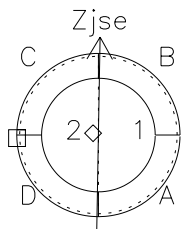

Galileo EPD Real-Time Six-Sector 97148

Software Version: RTLINE_R6 V 1.20
Data Production: 06-03-00
Plot Production: Sat Sep 15 08:45:12 2001

◇ = Jupiter look direction
□ = Corotation look direction