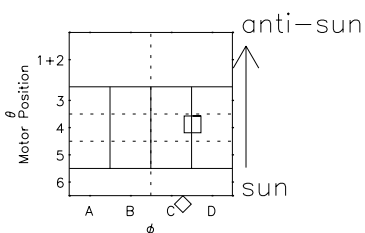

Galileo EPD Real Elevation Anisotropies 97148

Software Version: RTELEV_MEAN V 1.20
 Data Production: 06-03-00
 Plot Production: Sat Sep 15 08:44:00 2001
 Color File: wondr3
 Geofactor File: 1.1

◇ = Jupiter look direction
 □ = Corotation look direction