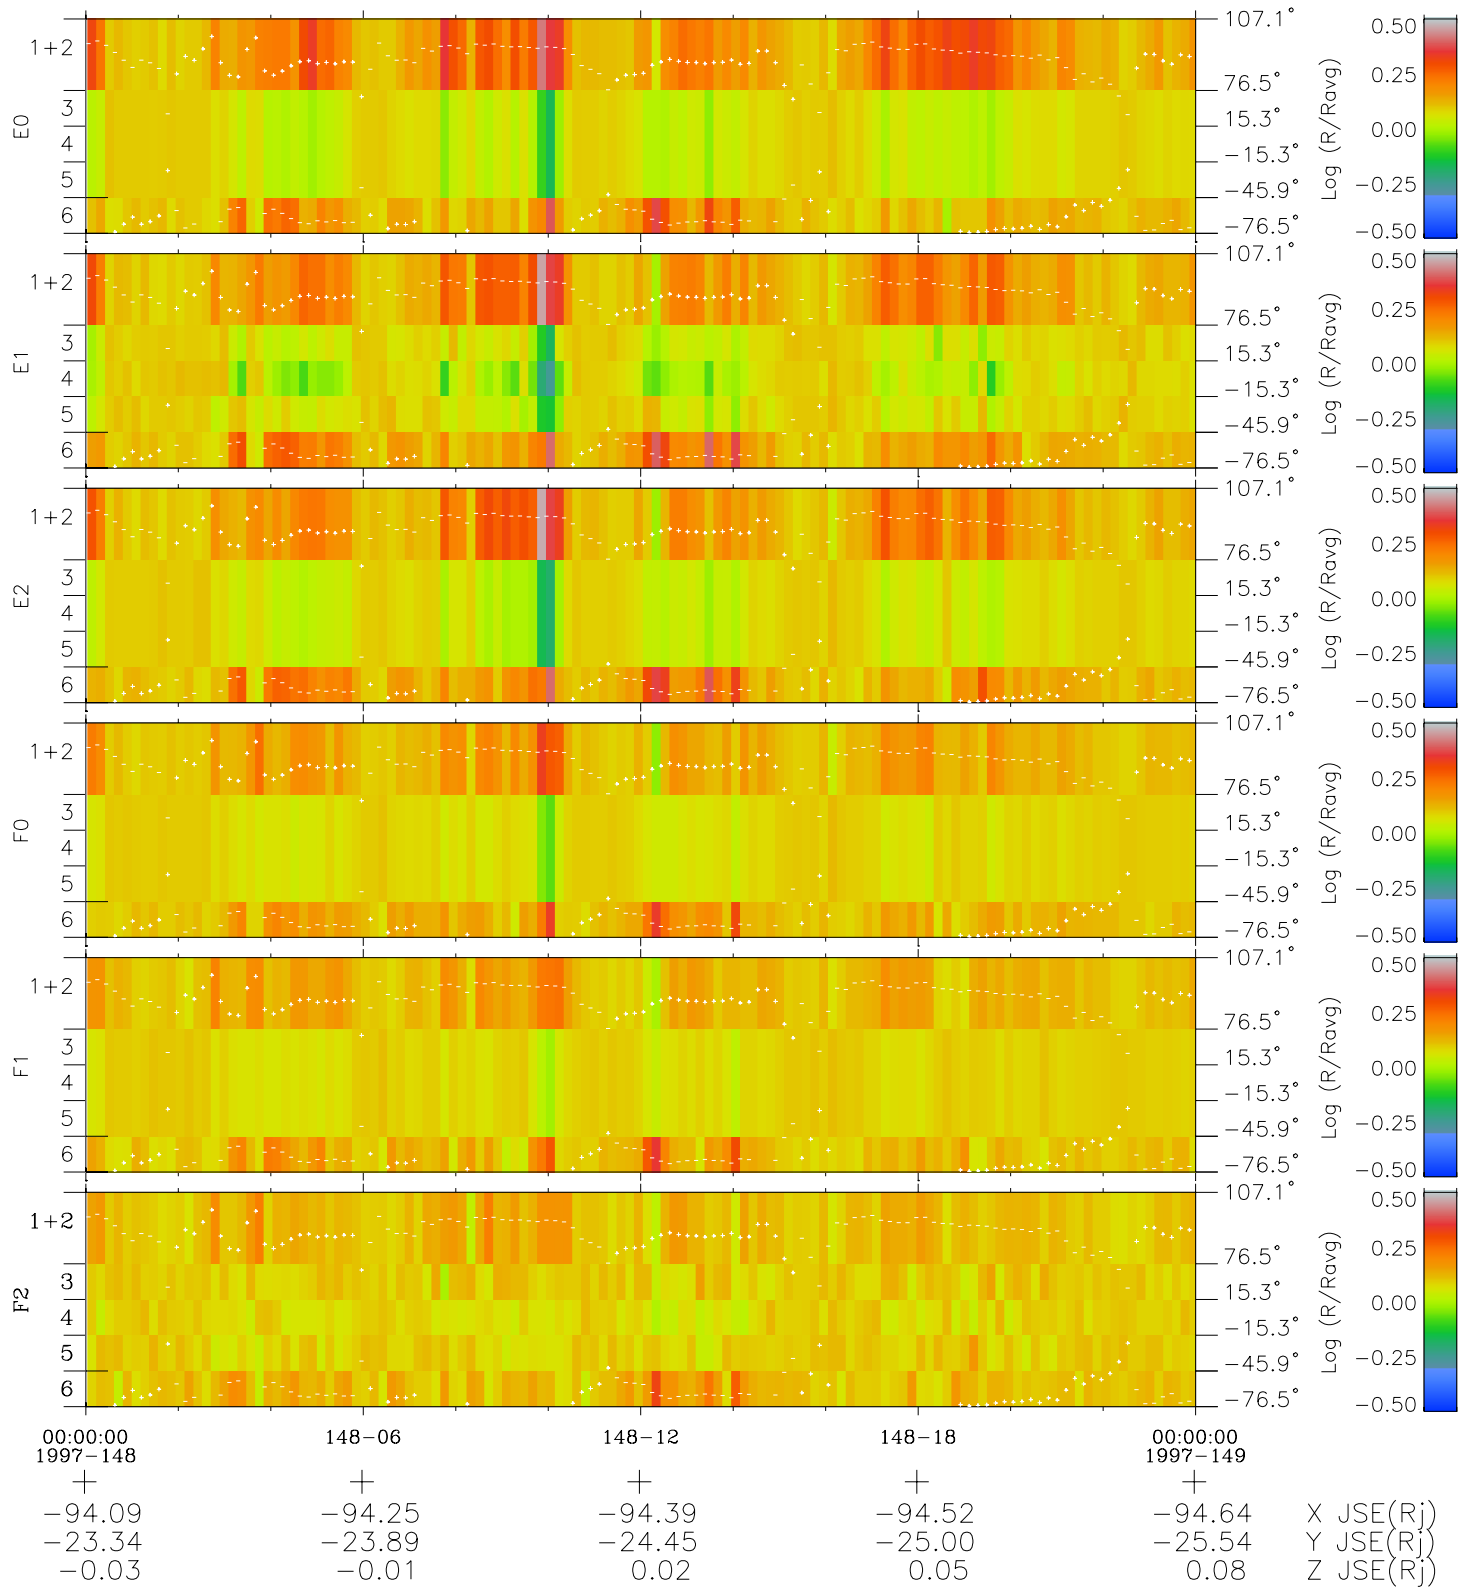

Galileo EPD Real Elevation Anisotropies 97148

Software Version: RTELEV_MEAN V 1.20
 Data Production: 06-03-00
 Plot Production: Sat Sep 15 08:44:00 2001
 Color File: wondr3
 Geofactor File: 1.1

◇ = Jupiter look direction
 □ = Corotation look direction