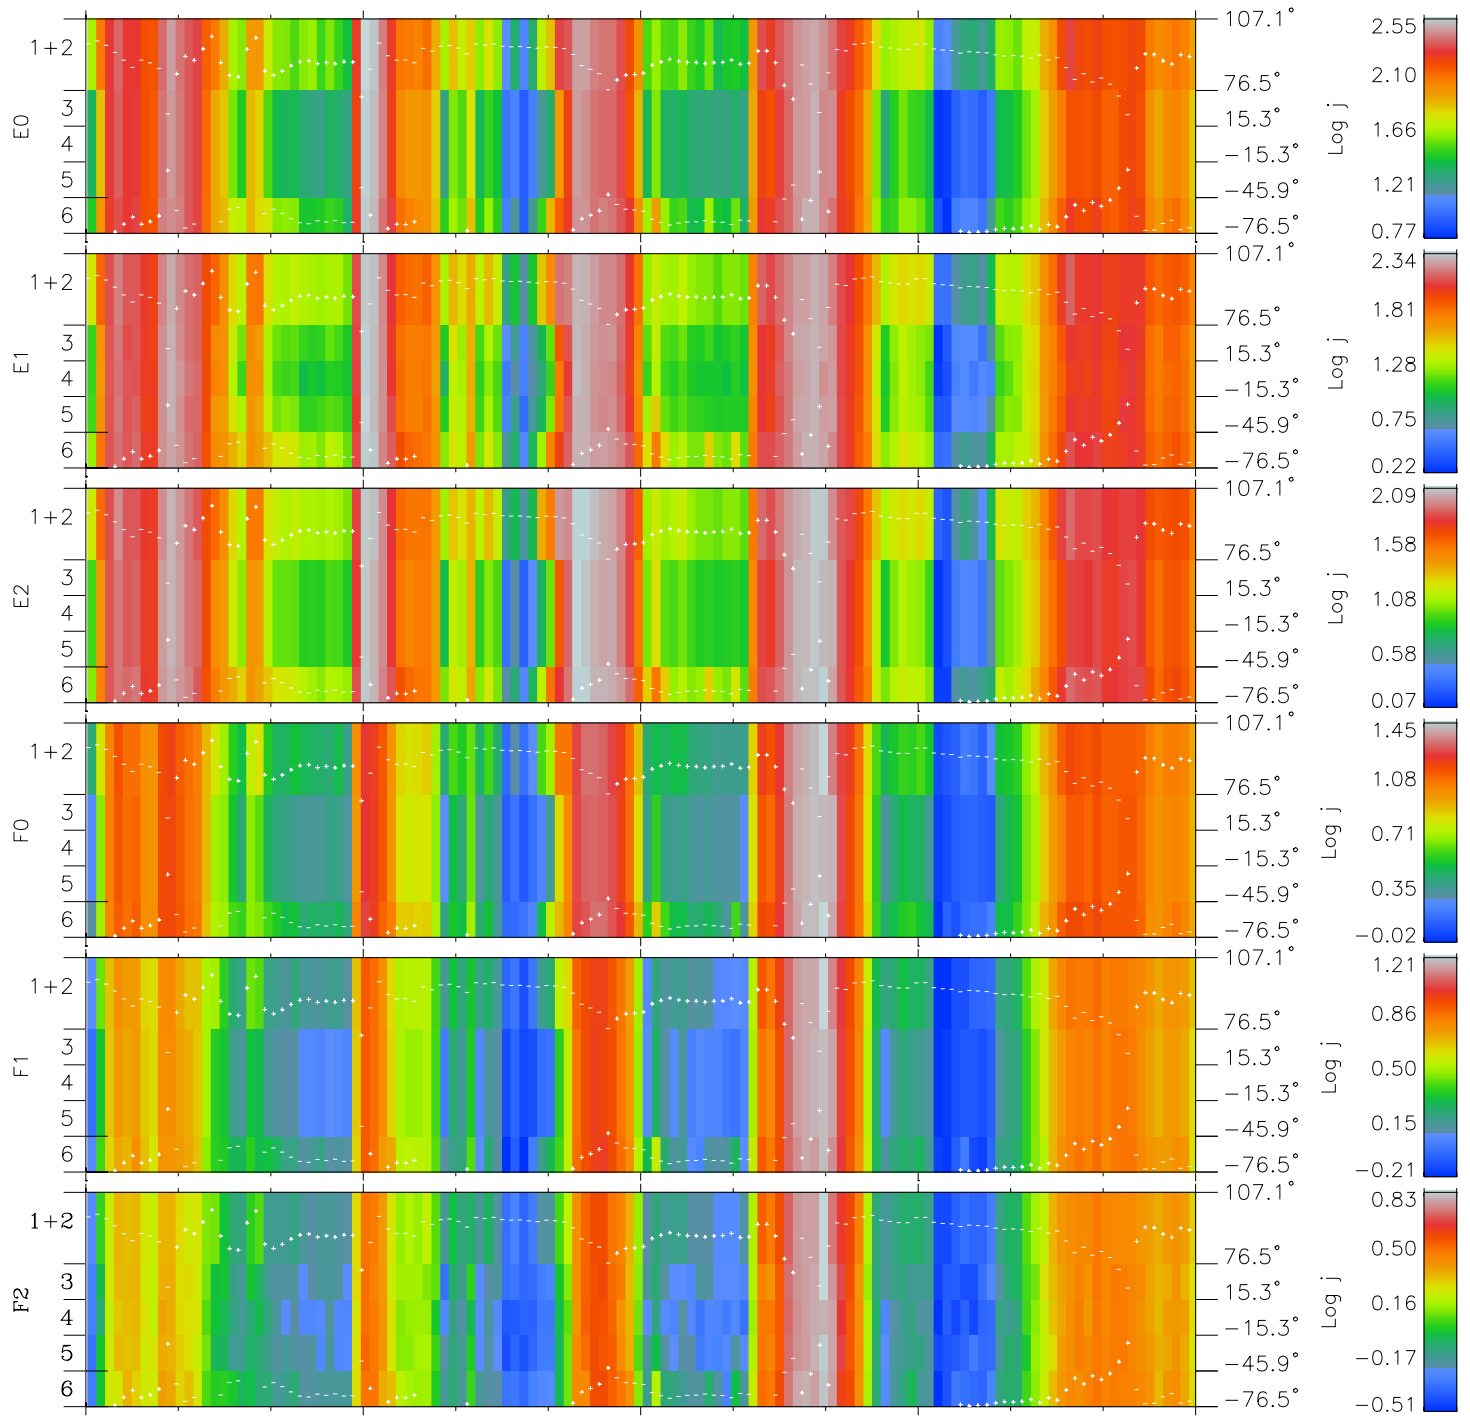

Galileo EPD Real Elevation Anisotropies 97148

Software Version: RTELEV_FLUX V 1.20
Data Production: 06-03-00
Plot Production: Sat Sep 15 08:44:12 2001
Color File: wondr3
Geofactor File: 1.1

| 00:00:00 1997-148 | 148-06 | 148-12 | 148-18 | 00:00:00 1997-149 | |
|----------------------|--------|--------|--------|----------------------|------------------------|
| + | + | + | + | + | |
| -94.09 | -94.25 | -94.39 | -94.52 | -94.64 | X JSE(R _j) |
| -23.34 | -23.89 | -24.45 | -25.00 | -25.54 | Y JSE(R _j) |
| -0.03 | -0.01 | 0.02 | 0.05 | 0.08 | Z JSE(R _j) |

- ◇ = Jupiter look direction
- = Corotation look direction