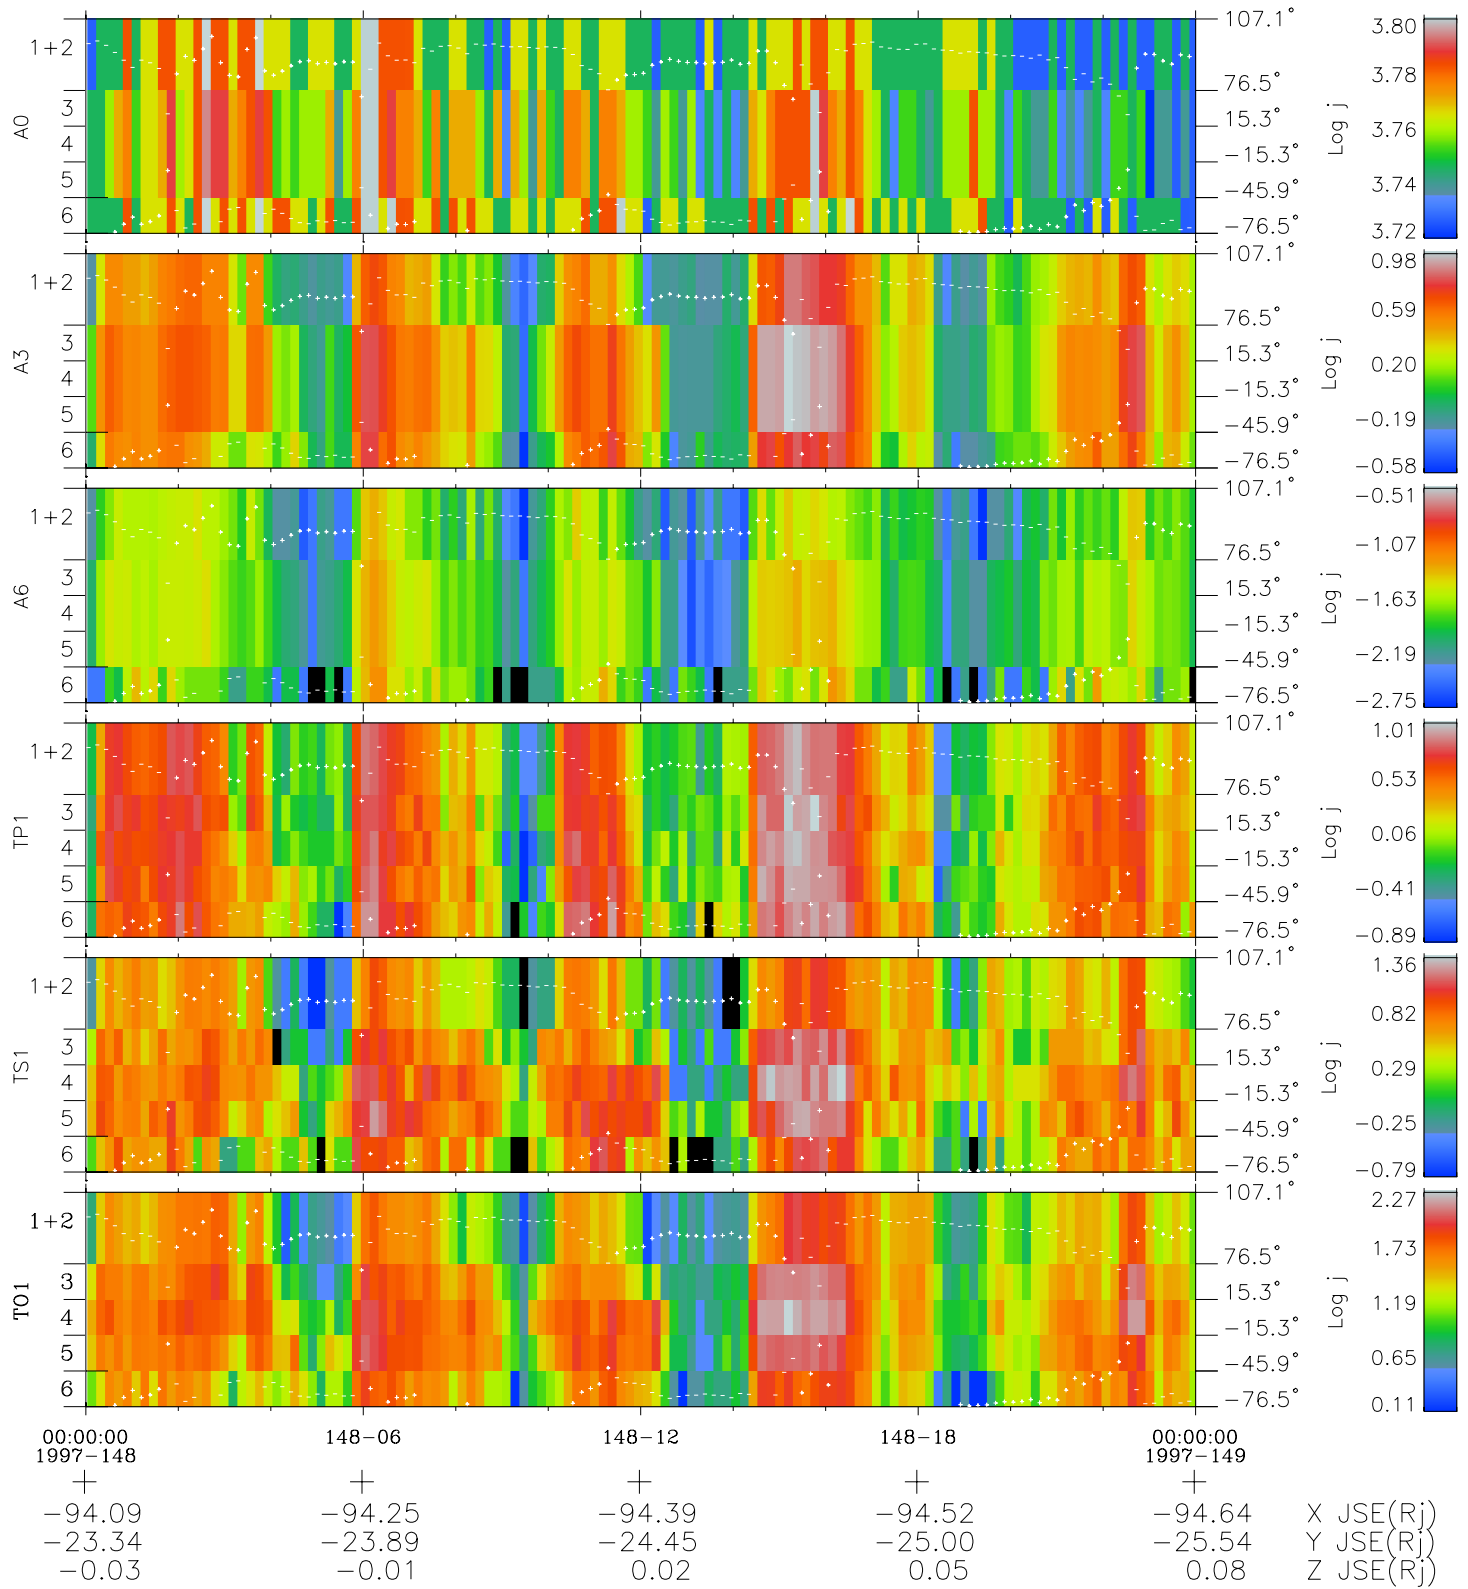

Galileo EPD Real Elevation Anisotropies 97148

Software Version: RTELEV_FLUX V 1.20
Data Production: 06-03-00
Plot Production: Sat Sep 15 08:44:06 2001
Color File: wondr3
Geofactor File: 1.1

- ◇ = Jupiter look direction
- = Corotation look direction