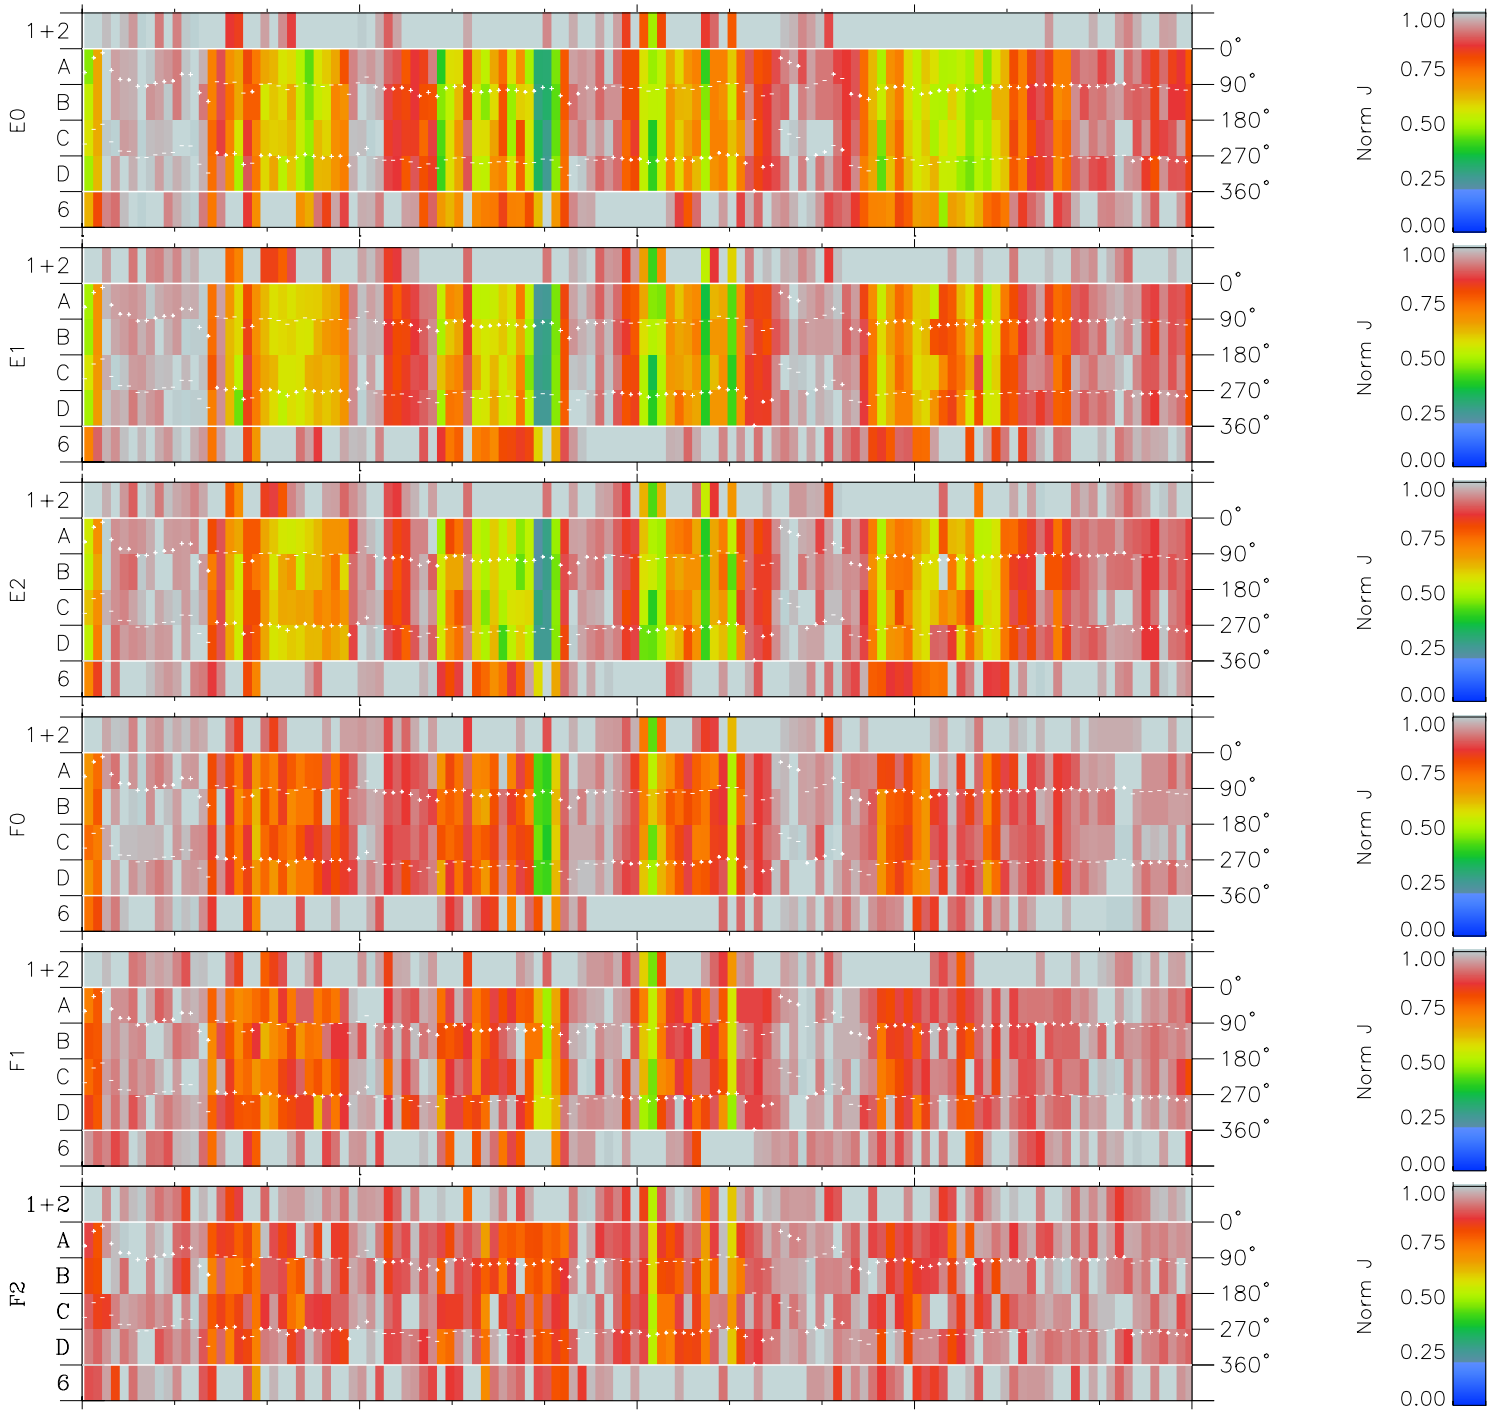

Galileo EPD Real Time Azimuth Anisotropies 97148

Software Version: RTAZIM_NORM V 1.20
 Data Production: 06-03-00
 Plot Production: Sat Sep 15 08:44:59 2001
 Color File: wondr3
 Geofactor File: 1.1

00:00:00 1997-148	148-06	148-12	148-18	00:00:00 1997-149	
+	+	+	+	+	X JSE(R _j)
-94.09	-94.25	-94.39	-94.52	-94.64	Y JSE(R _j)
-23.34	-23.89	-24.45	-25.00	-25.54	Z JSE(R _j)
-0.03	-0.01	0.02	0.05	0.08	

- ◇ = Jupiter look direction
- = Corotation look direction