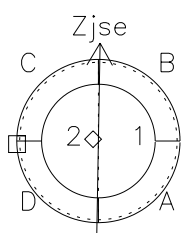

Galileo EPD Real Time Azimuth Anisotropies 97148

Software Version: RTAZIM_NORM V 1.20
 Data Production: 06-03-00
 Plot Production: Sat Sep 15 08:44:59 2001
 Color File: wondr3
 Geofactor File: 1.1

00:00:00 1997-148	148-06	148-12	148-18	00:00:00 1997-149	
+	+	+	+	+	X JSE(R _j)
-94.09	-94.25	-94.39	-94.52	-94.64	Y JSE(R _j)
-23.34	-23.89	-24.45	-25.00	-25.54	Z JSE(R _j)
-0.03	-0.01	0.02	0.05	0.08	

- ◇ = Jupiter look direction
- = Corotation look direction