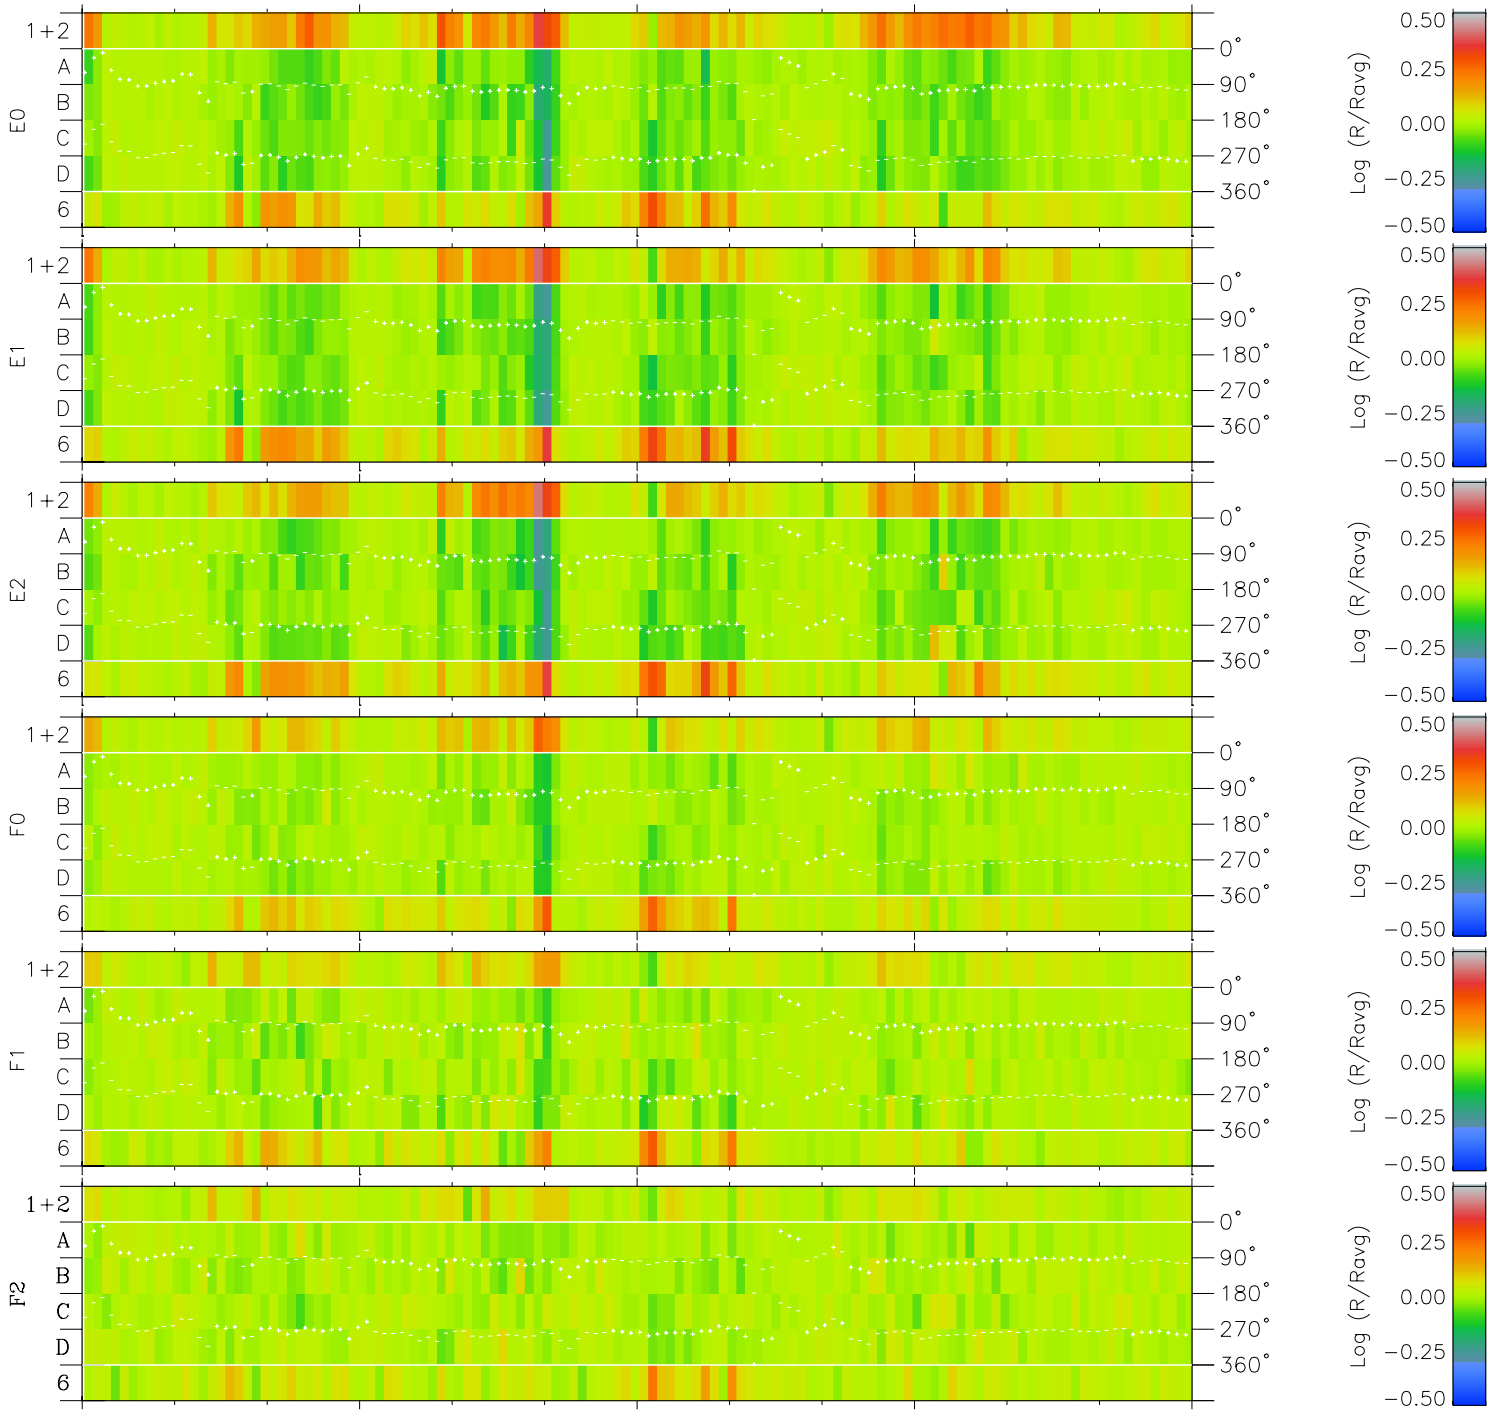

Galileo EPD Real Time Azimuth Anisotropies 97148

Software Version: RTAZIM_MEAN V 1.20
 Data Production: 06-03-00
 Plot Production: Sat Sep 15 08:44:36 2001
 Color File: wondr3
 Geofactor File: 1.1

00:00:00 1997-148	148-06	148-12	148-18	00:00:00 1997-149	
+	+	+	+	+	X JSE(R _j)
-94.09	-94.25	-94.39	-94.52	-94.64	Y JSE(R _j)
-23.34	-23.89	-24.45	-25.00	-25.54	Z JSE(R _j)
-0.03	-0.01	0.02	0.05	0.08	

◇ = Jupiter look direction
 □ = Corotation look direction