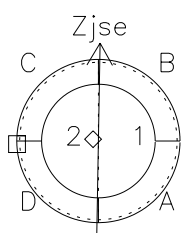

Galileo EPD Real Time Azimuth Anisotropies 97148

Software Version: RTAZIM_MEAN V 1.20
 Data Production: 06-03-00
 Plot Production: Sat Sep 15 08:44:36 2001
 Color File: wondr3
 Geofactor File: 1.1

00:00:00 1997-148	148-06	148-12	148-18	00:00:00 1997-149	
+	+	+	+	+	X JSE(R _j)
-94.09	-94.25	-94.39	-94.52	-94.64	Y JSE(R _j)
-23.34	-23.89	-24.45	-25.00	-25.54	Z JSE(R _j)
-0.03	-0.01	0.02	0.05	0.08	

◇ = Jupiter look direction
 □ = Corotation look direction