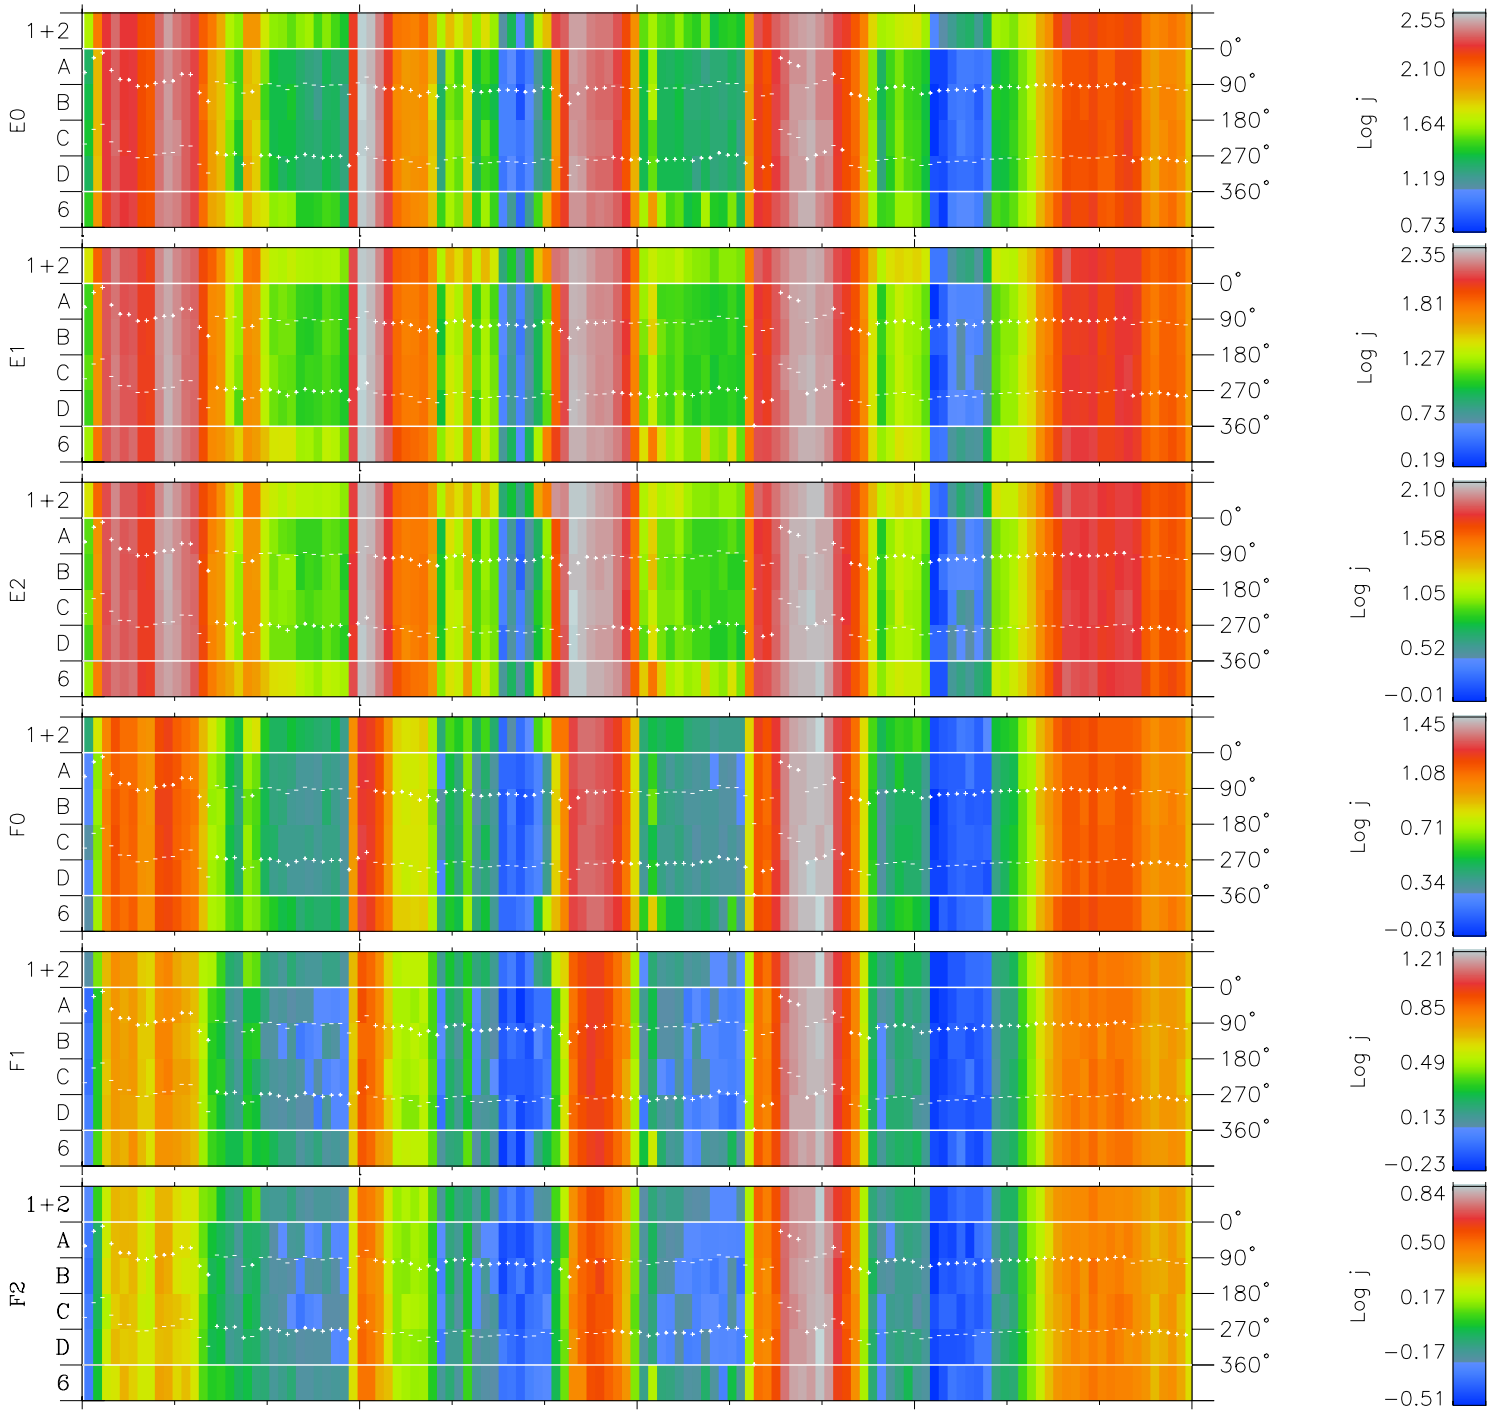

# Galileo EPD Real Time Azimuth Anisotropies 97148

Software Version: RTAZIM\_FLUX V 1.20  
 Data Production: 06-03-00  
 Plot Production: Sat Sep 15 08:44:47 2001  
 Color File: wondr3  
 Geofactor File: 1.1

00:00:00 1997-148	148-06	148-12	148-18	00:00:00 1997-149	
+	+	+	+	+	X JSE(R <sub>j</sub> )
-94.09	-94.25	-94.39	-94.52	-94.64	Y JSE(R <sub>j</sub> )
-23.34	-23.89	-24.45	-25.00	-25.54	Z JSE(R <sub>j</sub> )
-0.03	-0.01	0.02	0.05	0.08	

- ◇ = Jupiter look direction
- = Corotation look direction