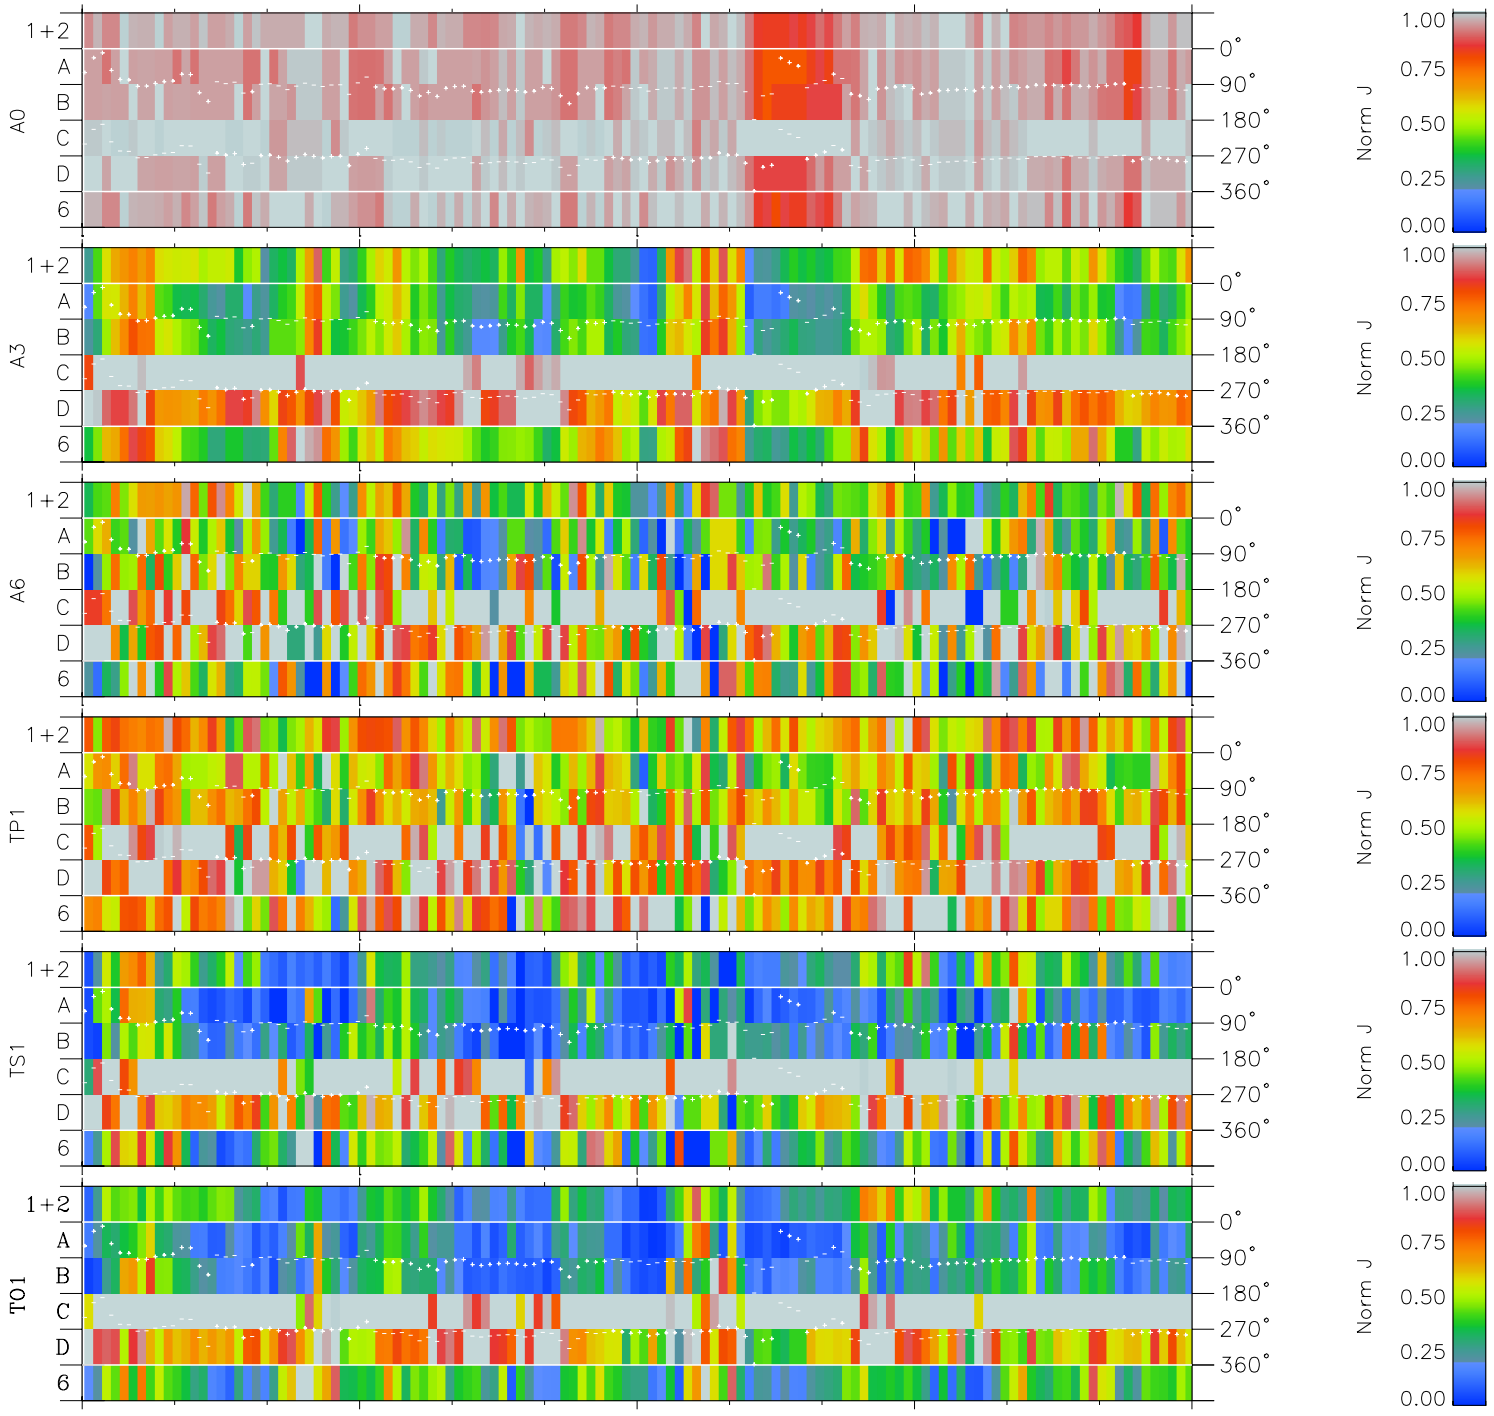

Galileo EPD Real Time Azimuth Anisotropies 97148

Software Version: RTAZIM_NORM V 1.20
 Data Production: 06-03-00
 Plot Production: Sat Sep 15 08:44:54 2001
 Color File: wondr3
 Geofactor File: 1.1

00:00:00 1997-148	148-06	148-12	148-18	00:00:00 1997-149	
+	+	+	+	+	X JSE(R _j)
-94.09	-94.25	-94.39	-94.52	-94.64	Y JSE(R _j)
-23.34	-23.89	-24.45	-25.00	-25.54	Z JSE(R _j)
-0.03	-0.01	0.02	0.05	0.08	

- ◇ = Jupiter look direction
- = Corotation look direction