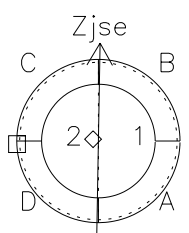

Galileo EPD Real Time Azimuth Anisotropies 97148

Software Version: RTAZIM_NORM V 1.20
 Data Production: 06-03-00
 Plot Production: Sat Sep 15 08:44:54 2001
 Color File: wondr3
 Geofactor File: 1.1

00:00:00 1997-148	148-06	148-12	148-18	00:00:00 1997-149	
+	+	+	+	+	X JSE(R _j)
-94.09	-94.25	-94.39	-94.52	-94.64	Y JSE(R _j)
-23.34	-23.89	-24.45	-25.00	-25.54	Z JSE(R _j)
-0.03	-0.01	0.02	0.05	0.08	

- ◇ = Jupiter look direction
- = Corotation look direction