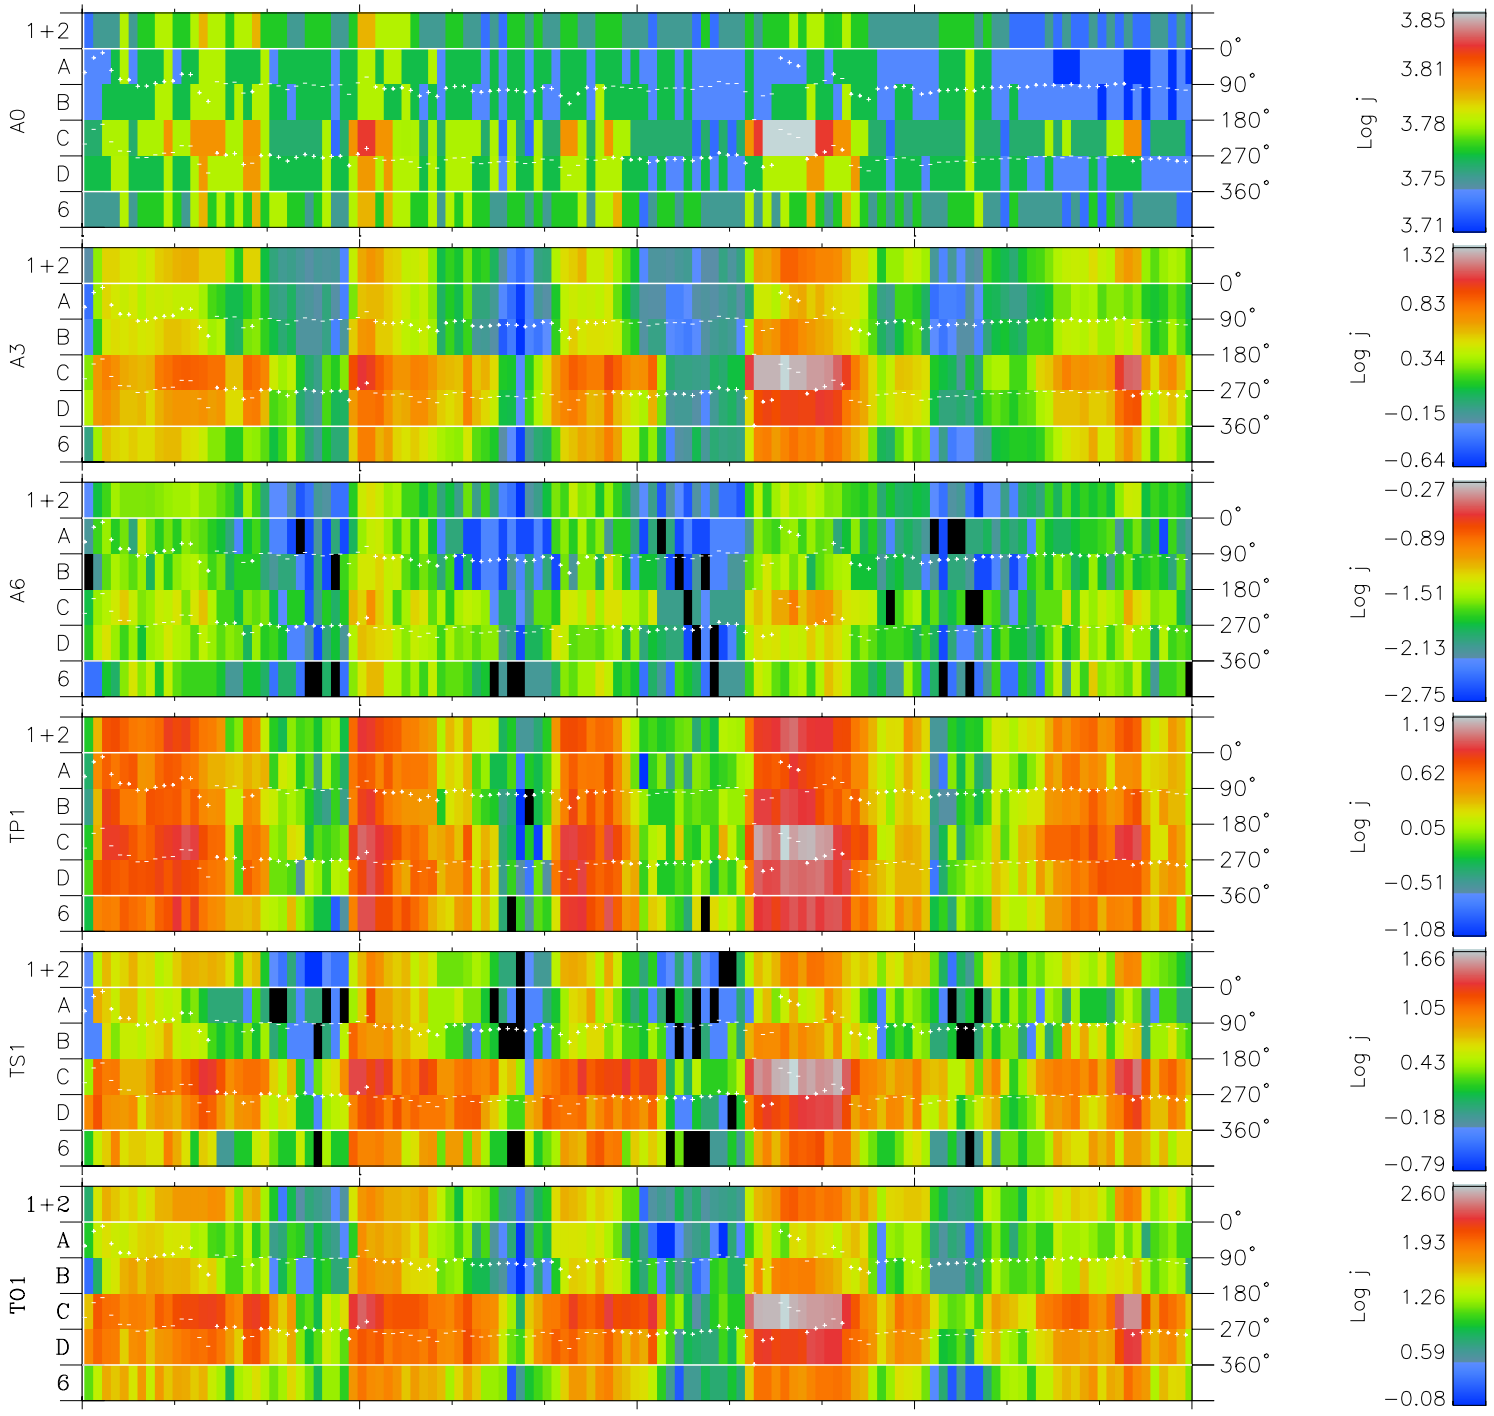

# Galileo EPD Real Time Azimuth Anisotropies 97148

Software Version: RTAZIM\_FLUX V 1.20  
 Data Production: 06-03-00  
 Plot Production: Sat Sep 15 08:44:42 2001  
 Color File: wondr3  
 Geofactor File: 1.1

00:00:00 1997-148	148-06	148-12	148-18	00:00:00 1997-149	
+	+	+	+	+	X JSE(R <sub>j</sub> )
-94.09	-94.25	-94.39	-94.52	-94.64	Y JSE(R <sub>j</sub> )
-23.34	-23.89	-24.45	-25.00	-25.54	Z JSE(R <sub>j</sub> )
-0.03	-0.01	0.02	0.05	0.08	

◇ = Jupiter look direction  
 □ = Corotation look direction