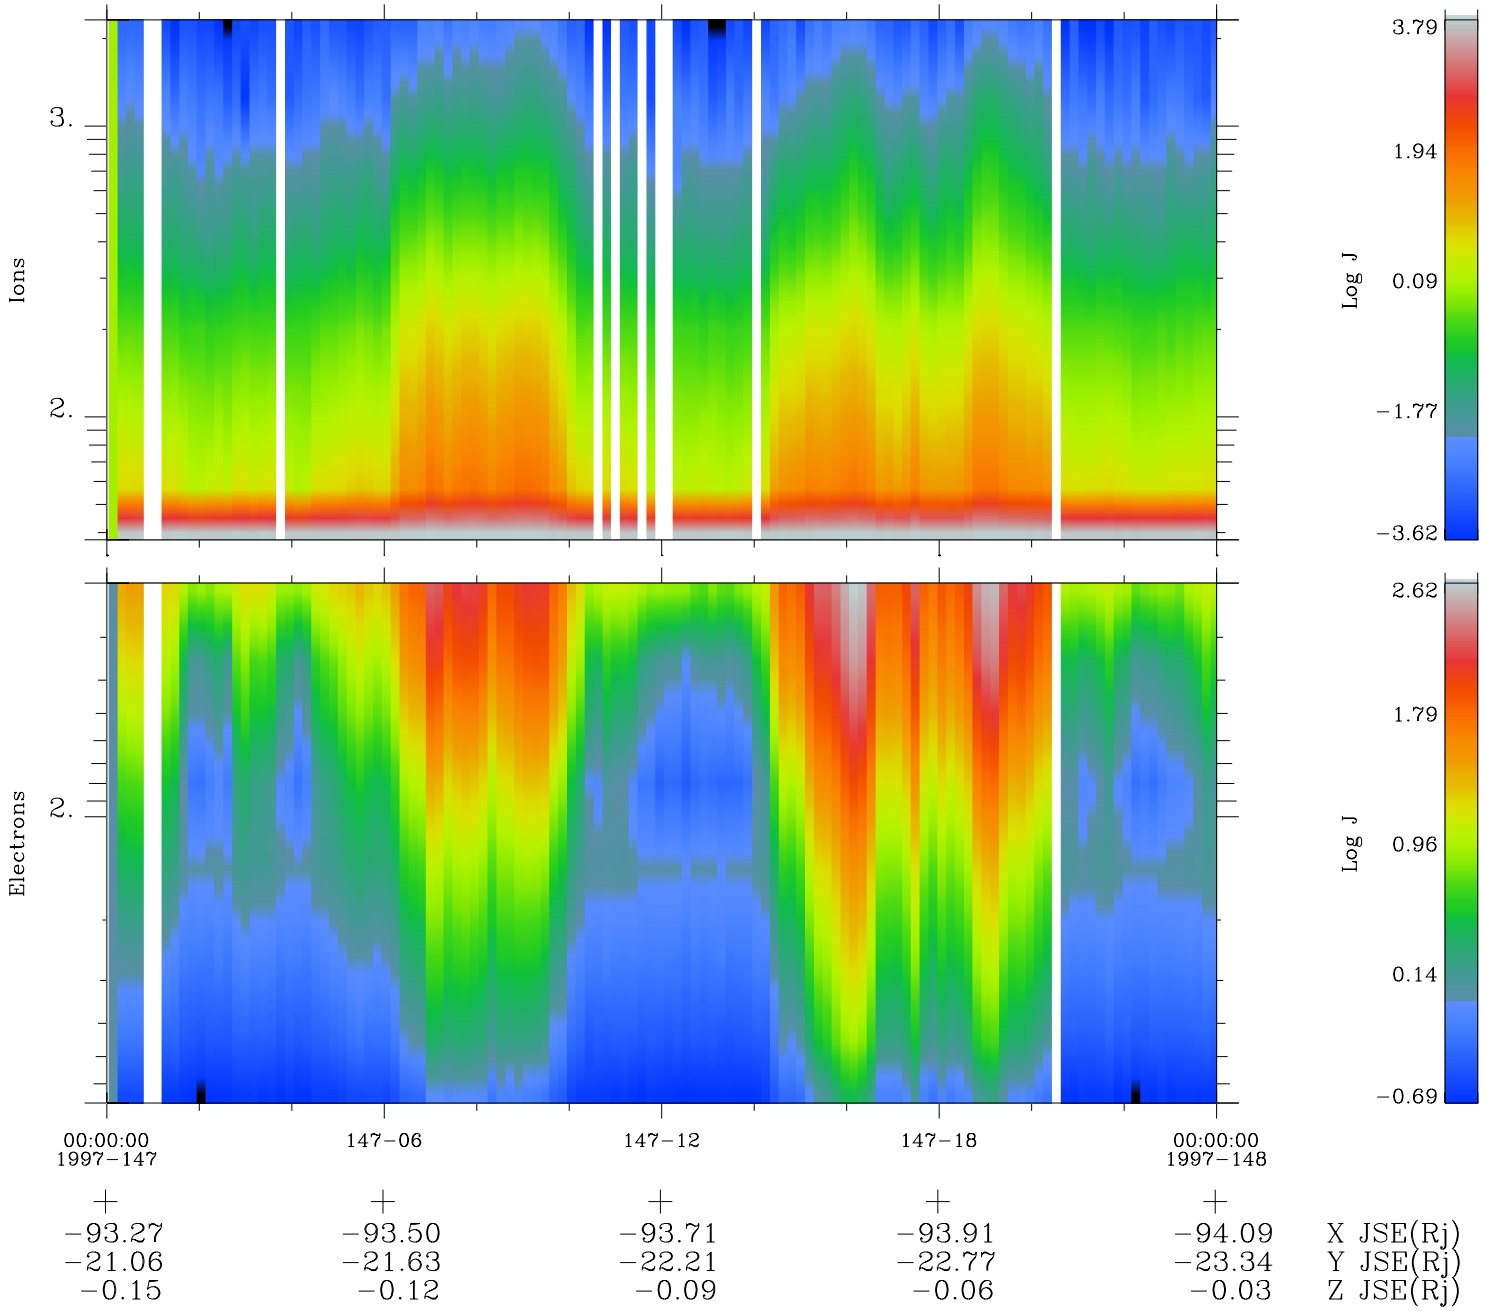

Galileo EPD Real Time Omni Spectrum 97147

Software Version: RTSPEC_OMNI V 1.20
 Data Production: 06-03-00
 Plot Production: Sat Sep 15 08:34:55 2001
 Color File: wondr3
 Geofactor File: 1.1

◇ = Jupiter look direction
 □ = Corotation look direction