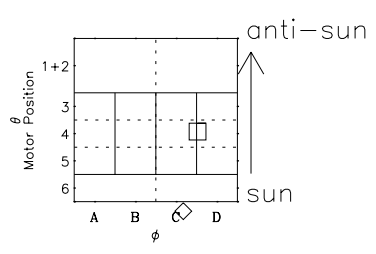

Galileo EPD Real Time Omni Spectrum 97147

Software Version: RTSPEC_OMNI V 1.20
 Data Production: 06-03-00
 Plot Production: Sat Sep 15 08:34:55 2001
 Color File: wondr3
 Geofactor File: 1.1

◇ = Jupiter look direction
 □ = Corotation look direction