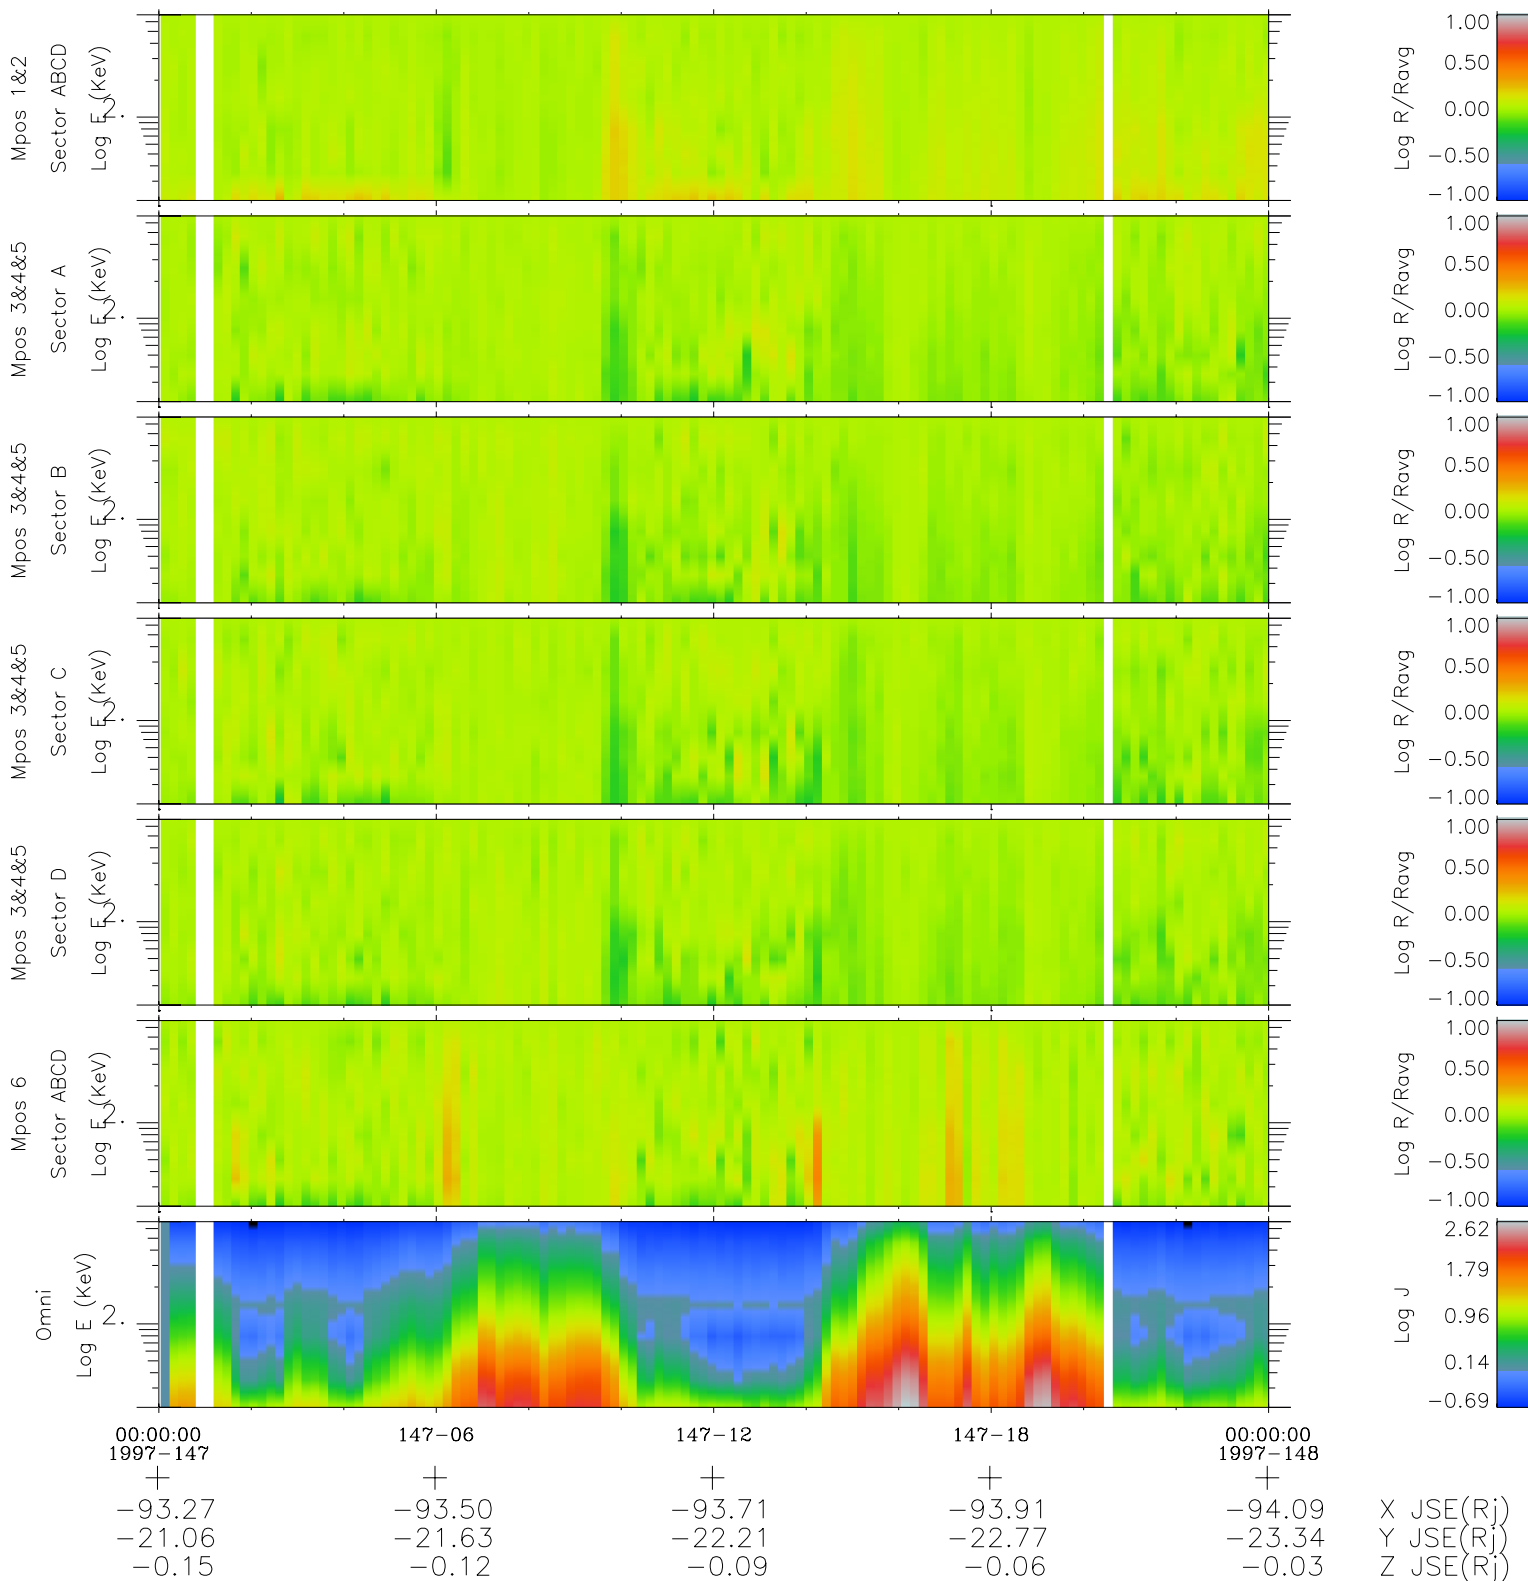

Galileo EPD Real Time R6 Electrons Spectra 97147

Software Version: RTSPEC_R6 V 1.20
 Data Production: 06-03-00
 Plot Production: Sat Sep 15 08:34:49 2001
 Color File: wondr3
 Geofactor File: 1.1

- ◇ = Jupiter look direction
- = Corotation look direction