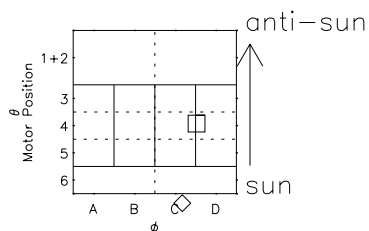

Galileo EPD Real Time R6 Electrons Spectra 97147

Software Version: RTSPEC_R6 V 1.20
 Data Production: 06-03-00
 Plot Production: Sat Sep 15 08:34:49 2001
 Color File: wondr3
 Geofactor File: 1.1

- ◇ = Jupiter look direction
- = Corotation look direction