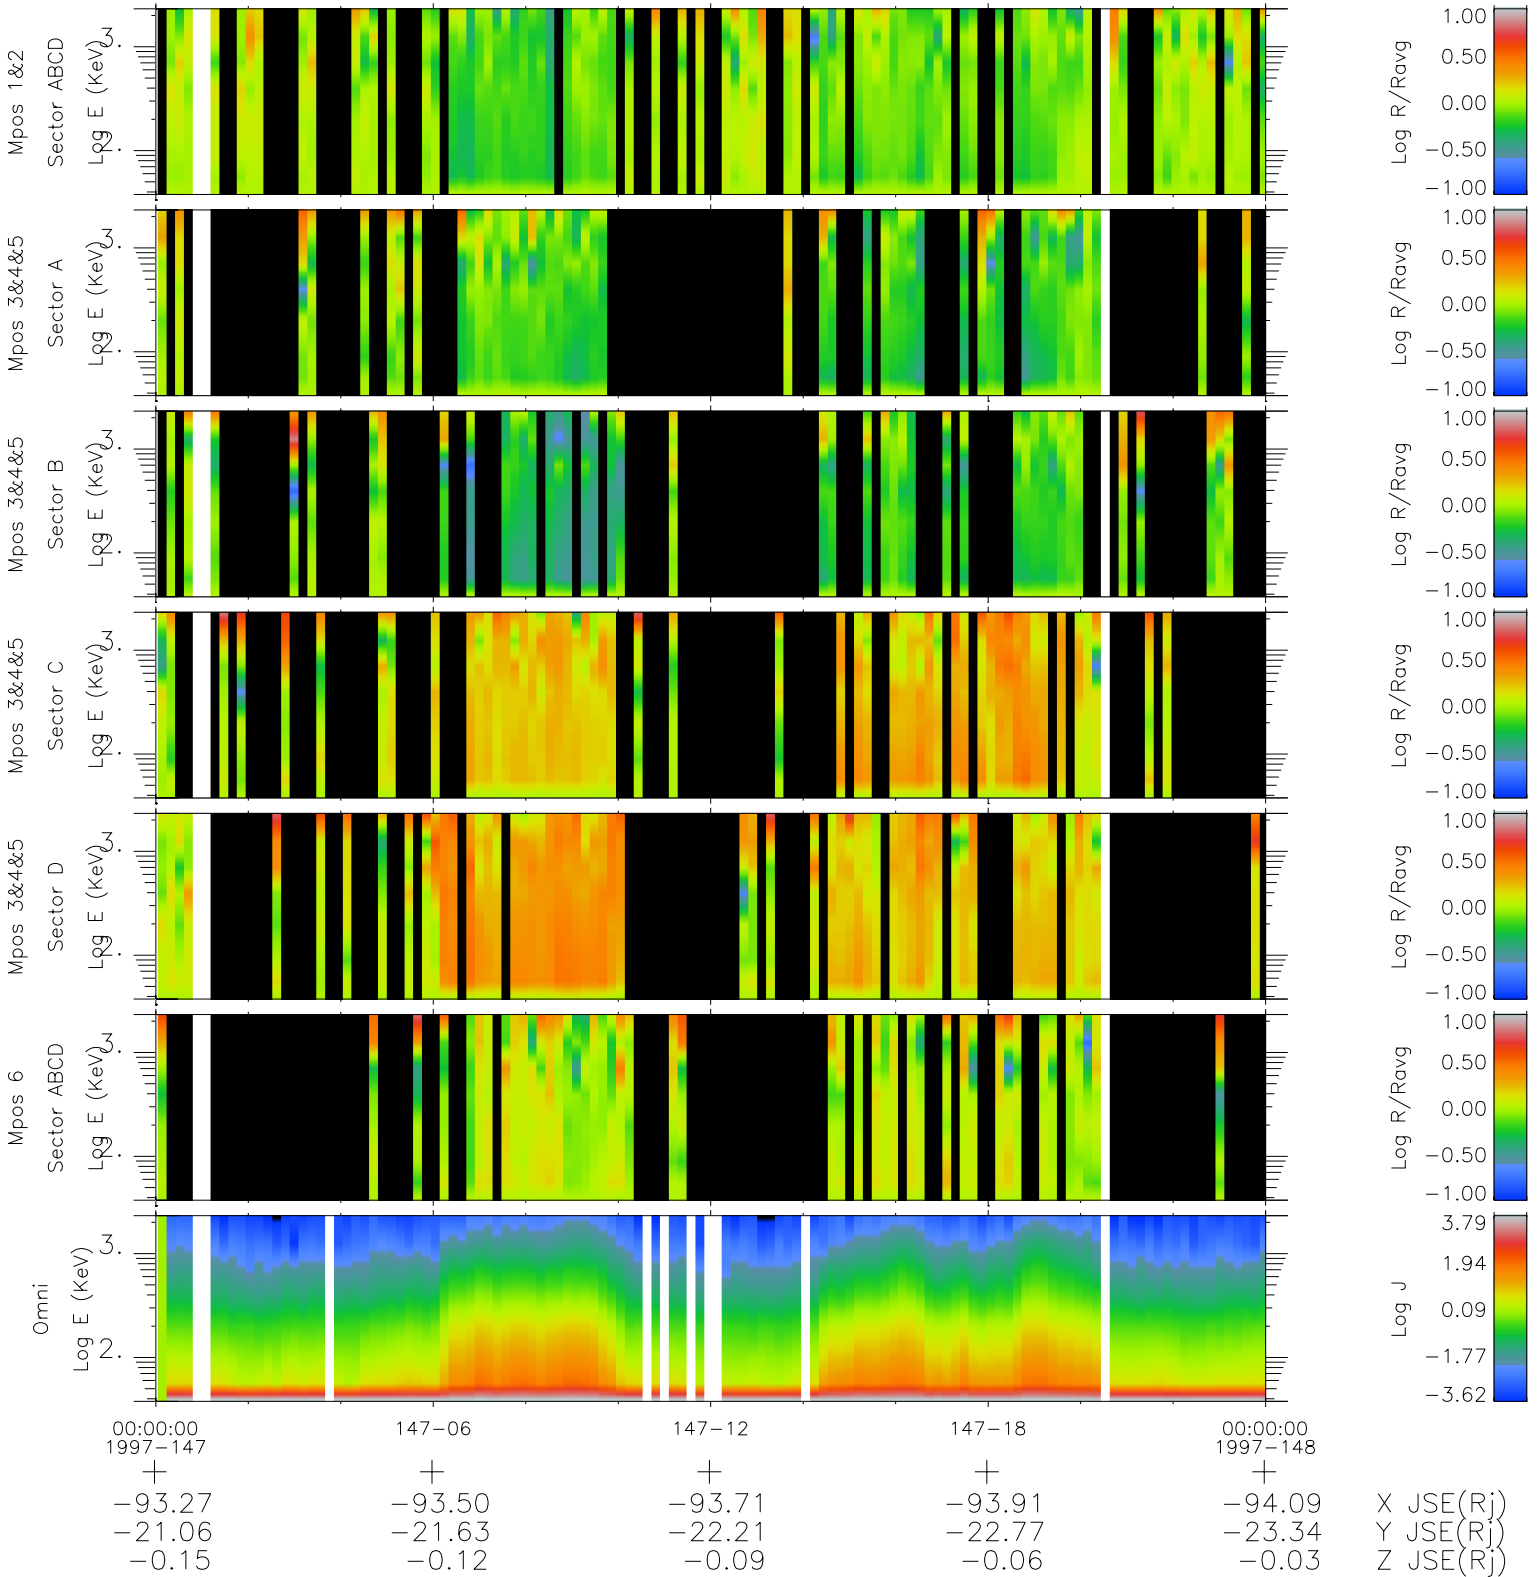

Galileo EPD Real Time R6 Ions Spectra 97147

Software Version: RTSPEC_R6 V 1.20
 Data Production: 06-03-00
 Plot Production: Sat Sep 15 08:34:42 2001
 Color File: wondr3
 Geofactor File: 1.1

- ◇ = Jupiter look direction
- = Corotation look direction