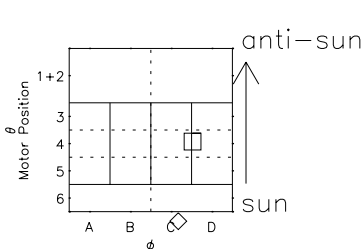

Galileo EPD Real Time R6 Ions Spectra 97147

Software Version: RTSPEC_R6 V 1.20
 Data Production: 06-03-00
 Plot Production: Sat Sep 15 08:34:42 2001
 Color File: wondr3
 Geofactor File: 1.1

- ◇ = Jupiter look direction
- = Corotation look direction